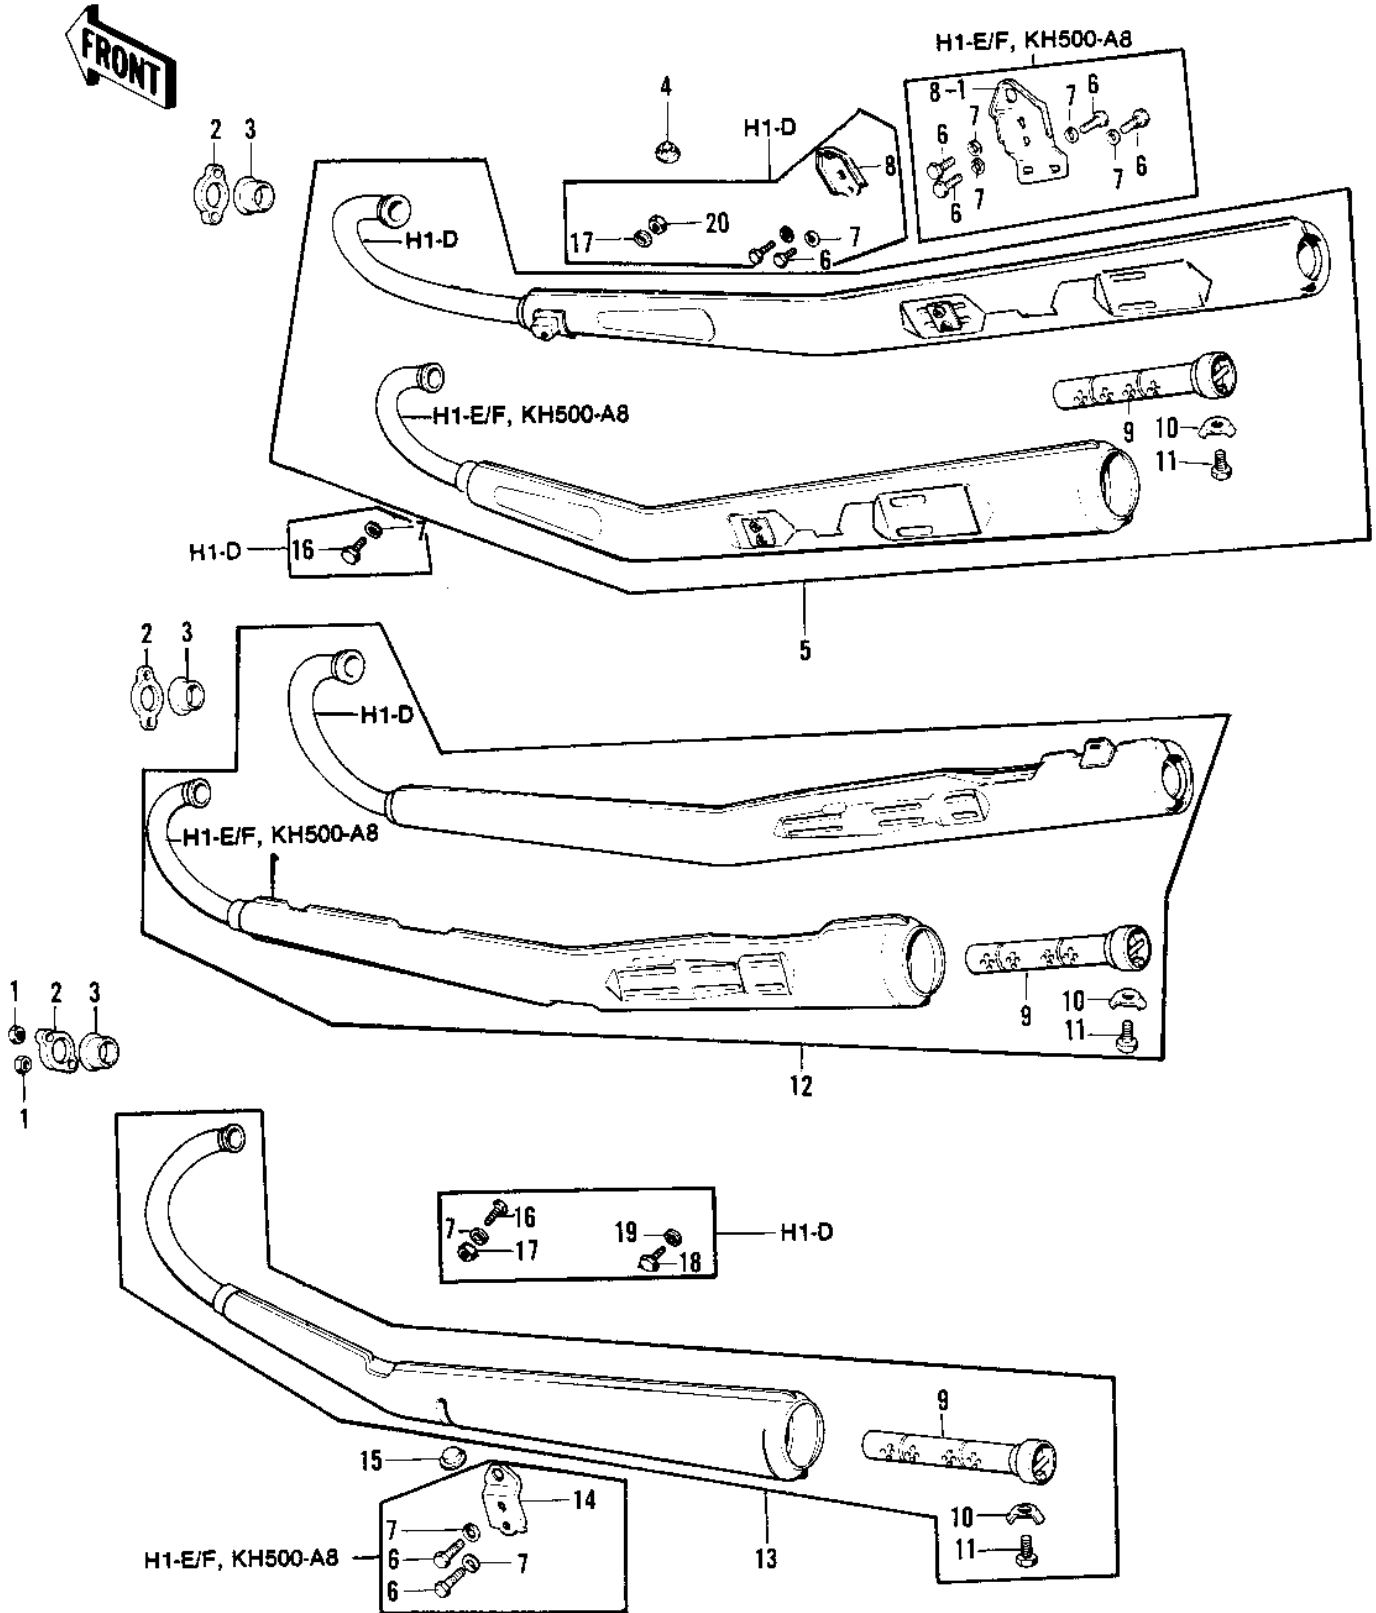

1976 KH500-A8 PARTS DIAGRAM

MUFFLERS (73-75 D/E/F & 76 A8)

1976 KH500-A8 PARTS LIST

MUFFLERS ('73-'75 D/E/F & '76 A8)

ITEM NAME	PART NUMBER	QUANTITY
NUT 6MM (Ref # 1)	311B0600	6
NUT,8MM (Ref # 1)	311B0800	6
NUT,8MM (Ref # 1)	311B0800	6
HOLDER,EXHAUST (Ref # 2)	18069-044	3
HOLDER,EXHAUST (Ref # 2)	18069-049	3
INSERT,EXHAUST HOLDER (Ref # 3)	18070-007	3
DAMPER RUBBER (Ref # 4)	92075-006	1
MUFFLER ASSY,R.H (Ref # 5)	18001-086	1
MUFFLER ASSY,R.H (Ref # 5)	18001-164	1
MUFFLER ASSY,R.H (Ref # 5)	18001-164	1
MUFFLER ASSY,R.H (Ref # 5)	18001-179	1
BOLT-SMALL-UPSET,8X14 (Ref # 6)	115B0814	4
BOLT-SMALL-UPSET,8X14 (Ref # 6)	115B0814	6
WASHER SPRING 8MM (Ref # 7)	461F0800	6
BRACKET,MUFFLER (Ref # 8)	18061-039	2
BRACKET,MUFFLER,R.H (Ref # 8-1)	18061-050	1
BAFFLE TUBE (Ref # 9)	18033-064	3
WASHER LOCK 6MM (Ref # 10)	92024-016	3
BOLT-UPSET,6X12 (Ref # 11)	112G0612	3
MUFFLER ASSY,CENTER (Ref # 12)	18001-085	1
MUFFLER ASSY,CENTER (Ref # 12)	18001-163	1
MUFFLER ASSY,CENTER (Ref # 12)	18001-163	1
MUFFLER ASSY,CENTER (Ref # 12)	18001-178	1
MUFFLER ASSY,L.H (Ref # 13)	18001-084	1
MUFFLER ASSY L.H. (Ref # 13)	18001-162	1
MUFFLER ASSY L.H. (Ref # 13)	18001-162	1
MUFFLER ASSY,L.H (Ref # 13)	18001-177	1
BRACKET,MUFFLER,L.H (Ref # 14)	18061-049	1
DAMPER RUBB MAIN STAD (Ref # 15)	92075-015	1