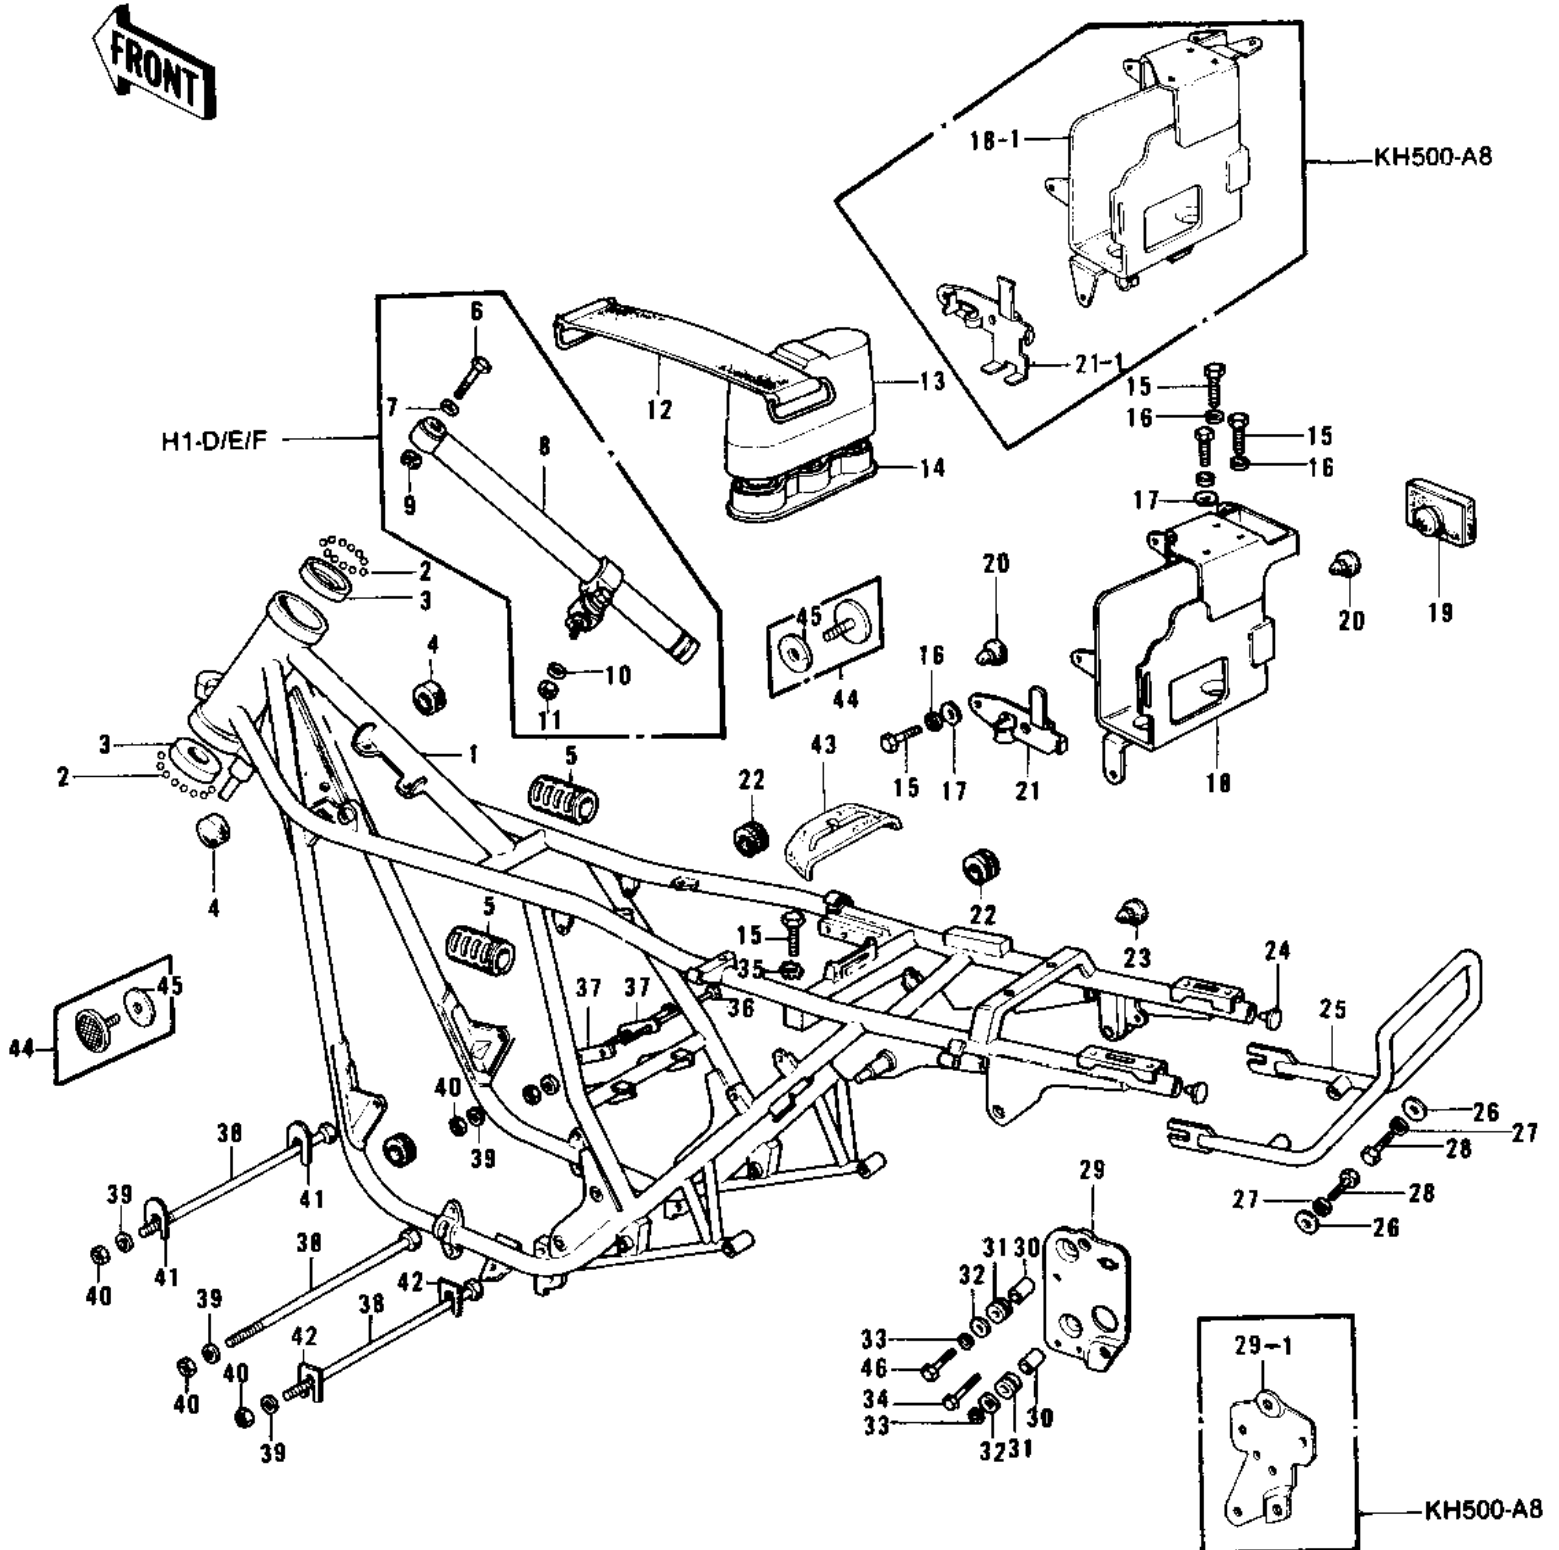

1974 H1-E PARTS DIAGRAM

FRAME/FRAME FITTINGS ('73-'75 D/E/F & '7

1974 H1-E PARTS LIST

FRAME/FRAME FITTINGS ('73-'75 D/E/F & '7

ITEM NAME	PART NUMBER	QUANTITY
FRAME (Ref # 1)	32002-062	1
FRAME (Ref # 1)	32002-085	1
FRAME (Ref # 1)	32002-114	1
FRAME (Ref # 1)	32002-127	1
FRAME ASSY (Ref # 1)	32002-131	1
BALL STEEL 1/4' (Ref # 2)	600A0800	38
RACE STRNG STEM BERNG (Ref # 3)	92048-006	2
DAMPER RUBBER-FL TANK (Ref # 4)	92075-101	2
DAMPER RUBBER (Ref # 5)	92075-084	2
BOLT HEX HEAD 8X60 (Ref # 6)	110B0860	1
WASHER PLAIN 8MM (Ref # 7)	411B0800	1
OIL DAMPER-STEERING (Ref # 8)	46117-006	1
NUT,LOCK,8MM (Ref # 9)	92015-1124	1
WASHER SPRING 8MM (Ref # 10)	461F0800	1
NUT,8MM (Ref # 11)	311B0800	1
BAND,SPARK PLUG COVER (Ref # 12)	32100-015	1
COVER-SPARK PLUG (Ref # 13)	32132-003	1
HOLDER-SPARK PLUG COV (Ref # 14)	32132-002	1
BOLT-UPSET,6X16 (Ref # 15)	112G0616	5
BOLT-UPSET,6X12 (Ref # 15)	112G0612	5
WASHER SPRING 6MM (Ref # 16)	461F0600	5
WASHER PLAIN 6MM (Ref # 17)	411B0600	5
CASE,BATTERY (Ref # 18)	32097-026	1
CASE,BATTERY (Ref # 18)	32097-033	1
CASE,BATTERY (Ref # 18-1)	32097-038	1
DAMPER RUBBER,BATTERY (Ref # 19)	92075-163	1
DAMPER RUBBER (Ref # 20)	92075-078	4
BAND,BATTERY (Ref # 21)	32100-016	1
BAND,BATTERY CASE (Ref # 21-1)	32100-018	1