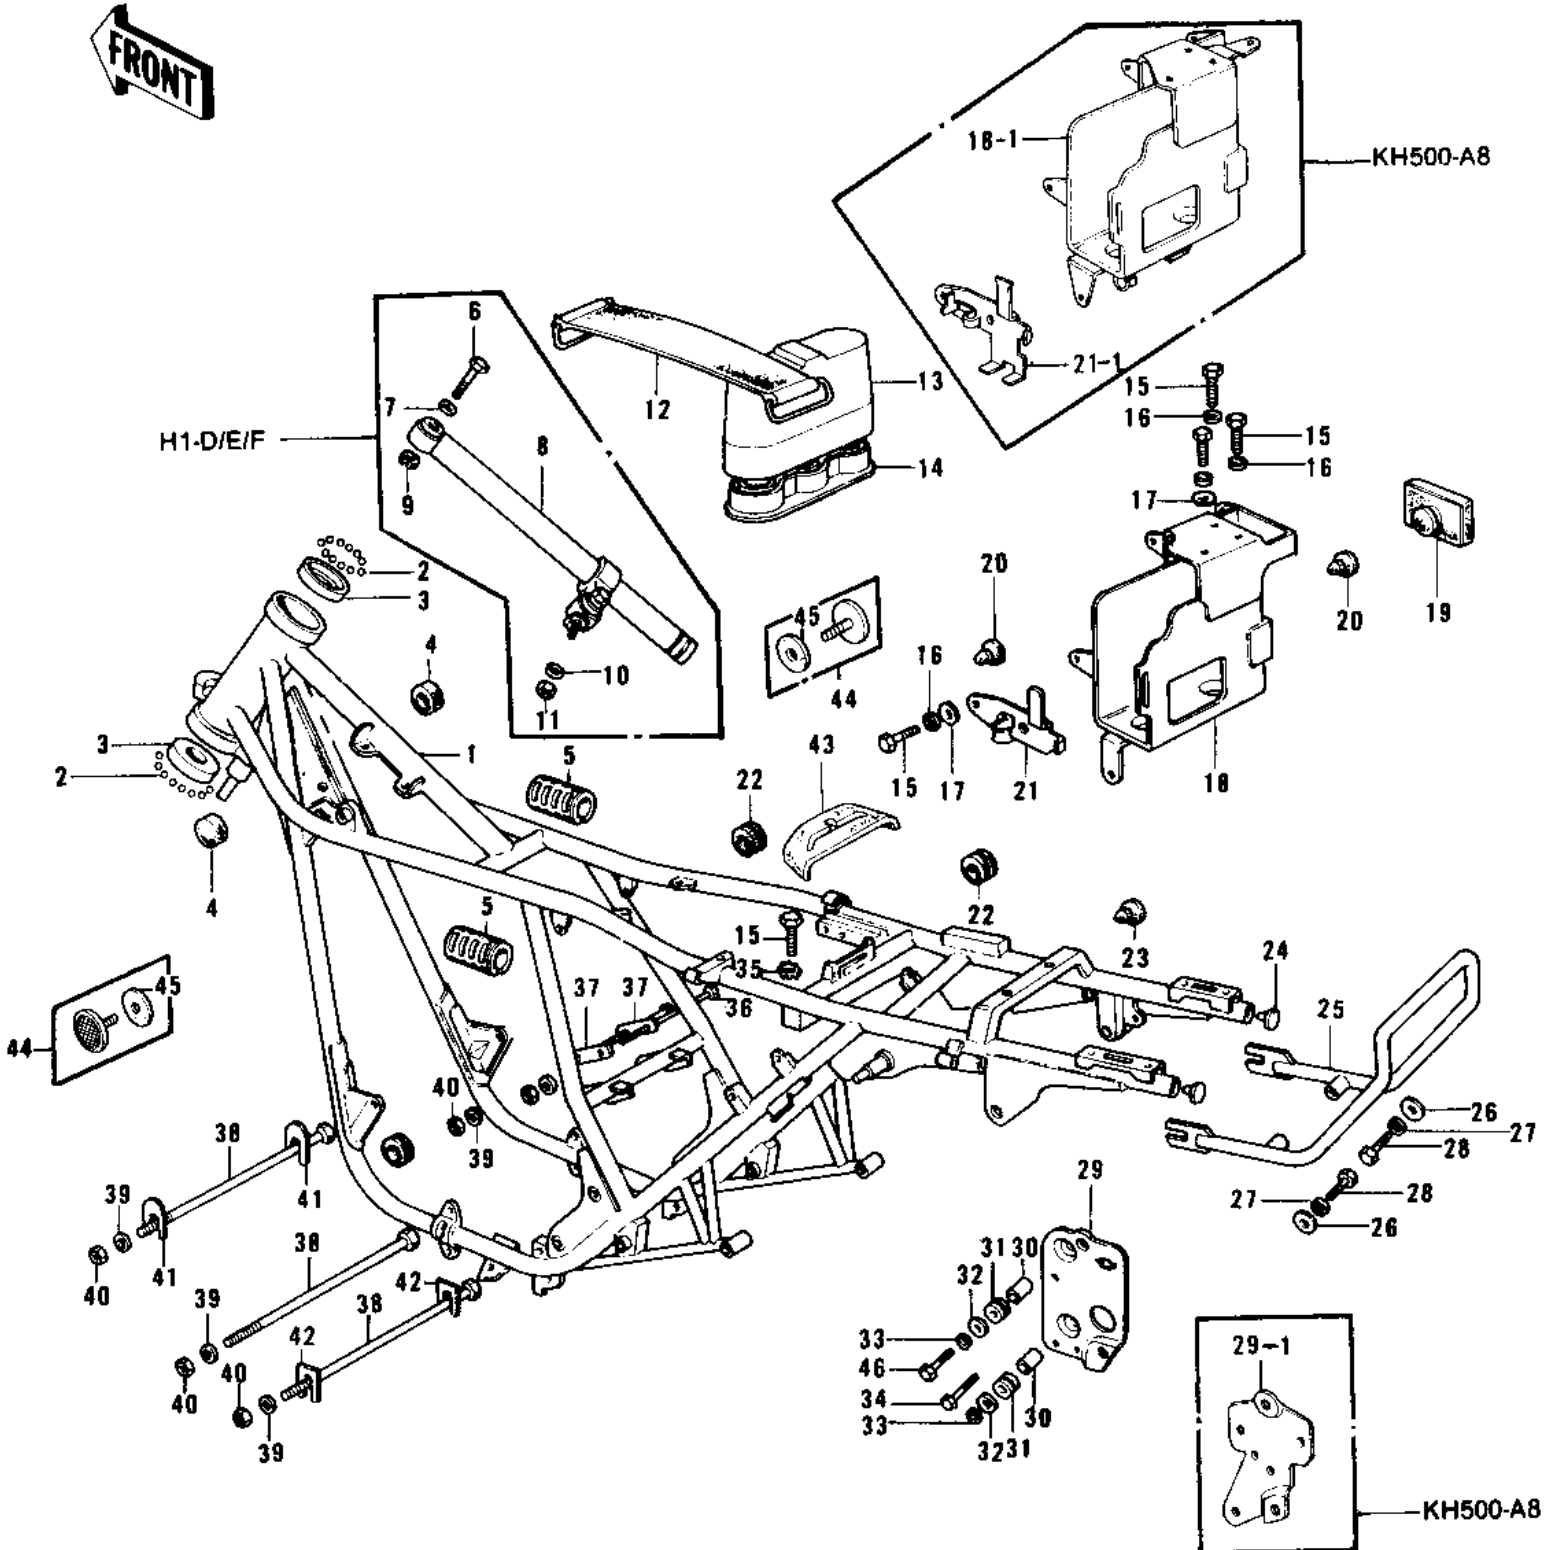

1975 H1-F PARTS DIAGRAM

FRAME/FRAME FITTINGS ('73-'75 D/E/F & '7)

1975 H1-F PARTS LIST

FRAME/FRAME FITTINGS ('73-'75 D/E/F & '7

ITEM NAME	PART NUMBER	QUANTITY
FRAME (Ref # 1)	32002-062	1
FRAME (Ref # 1)	32002-085	1
FRAME (Ref # 1)	32002-114	1
FRAME (Ref # 1)	32002-127	1
FRAME ASSY (Ref # 1)	32002-131	1
BALL STEEL 1/4' (Ref # 2)	600A0800	38
RACE STRNG STEM BERNG (Ref # 3)	92048-006	2
DAMPER RUBBER-FL TANK (Ref # 4)	92075-101	2
DAMPER RUBBER (Ref # 5)	92075-084	2
BOLT HEX HEAD 8X60 (Ref # 6)	110B0860	1
WASHER PLAIN 8MM (Ref # 7)	411B0800	1
OIL DAMPER-STEERING (Ref # 8)	46117-006	1
NUT,LOCK,8MM (Ref # 9)	92015-1124	1
WASHER SPRING 8MM (Ref # 10)	461F0800	1
NUT,8MM (Ref # 11)	311B0800	1
BAND,SPARK PLUG COVER (Ref # 12)	32100-015	1
COVER-SPARK PLUG (Ref # 13)	32132-003	1
HOLDER-SPARK PLUG COV (Ref # 14)	32132-002	1
BOLT-UPSET,6X16 (Ref # 15)	112G0616	5
BOLT-UPSET,6X12 (Ref # 15)	112G0612	5
WASHER SPRING 6MM (Ref # 16)	461F0600	5
WASHER PLAIN 6MM (Ref # 17)	411B0600	5
CASE,BATTERY (Ref # 18)	32097-026	1
CASE,BATTERY (Ref # 18)	32097-033	1
CASE,BATTERY (Ref # 18-1)	32097-038	1
DAMPER RUBBER,BATTERY (Ref # 19)	92075-163	1
DAMPER RUBBER (Ref # 20)	92075-078	4
BAND,BATTERY (Ref # 21)	32100-016	1
BAND,BATTERY CASE (Ref # 21-1)	32100-018	1