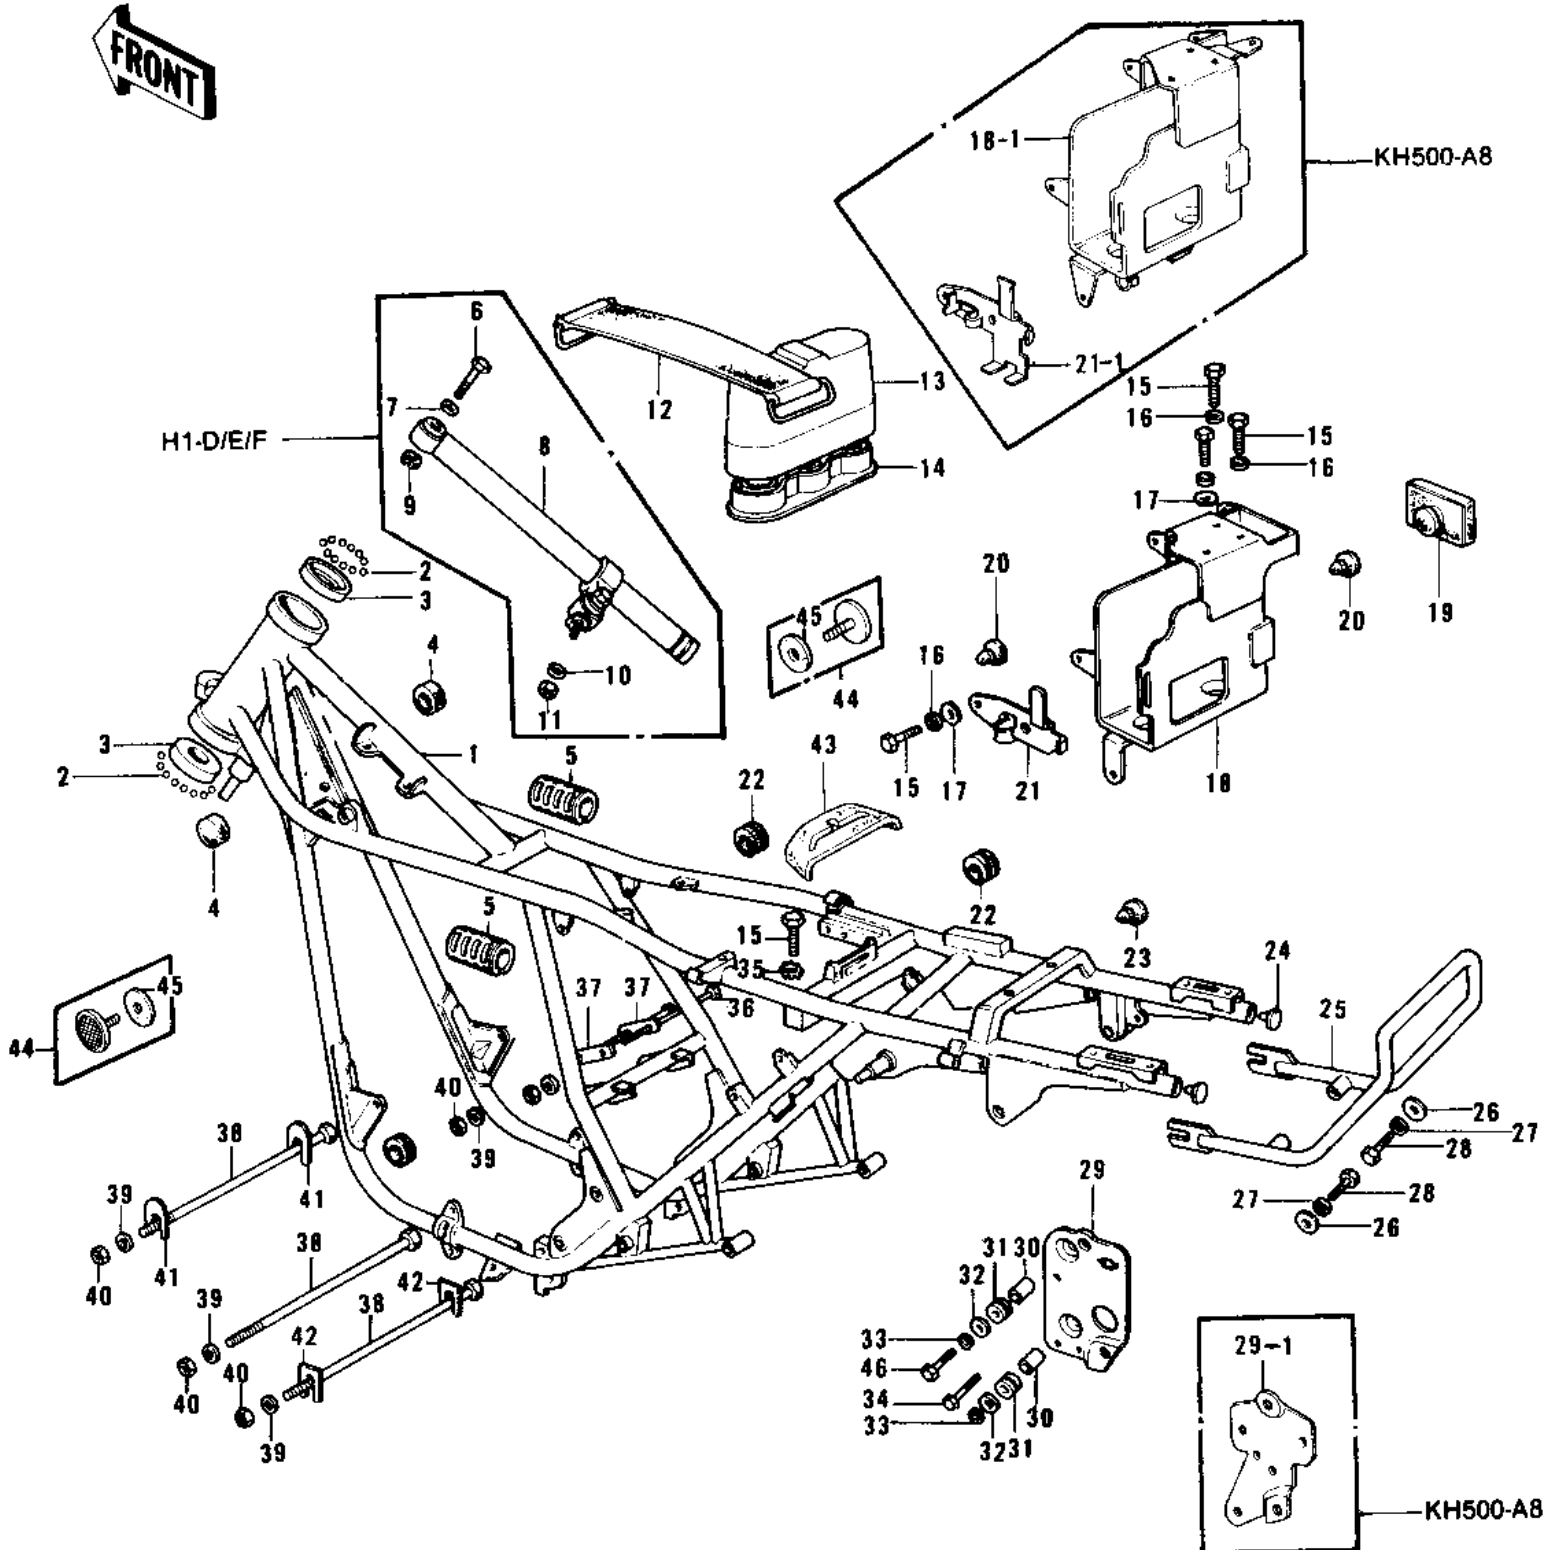

1975 H1-F PARTS DIAGRAM

FRAME/FRAME FITTINGS ('73-'75 D/E/F & '7

1975 H1-F PARTS LIST

FRAME/FRAME FITTINGS ('73-'75 D/E/F & '7

ITEM NAME	PART NUMBER	QUANTITY
FRAME (Ref # 1)	32002-062	1
FRAME (Ref # 1)	32002-085	1
FRAME (Ref # 1)	32002-114	1
FRAME (Ref # 1)	32002-127	1
FRAME ASSY (Ref # 1)	32002-131	1
BALL STEEL 1/4' (Ref # 2)	600A0800	38
RACE STRNG STEM BERNG (Ref # 3)	92048-006	2
DAMPER RUBBER-FL TANK (Ref # 4)	92075-101	2
DAMPER RUBBER (Ref # 5)	92075-084	2
BOLT HEX HEAD 8X60 (Ref # 6)	110B0860	1
WASHER PLAIN 8MM (Ref # 7)	411B0800	1
OIL DAMPER-STEERING (Ref # 8)	46117-006	1
NUT,LOCK,8MM (Ref # 9)	92015-1124	1
WASHER SPRING 8MM (Ref # 10)	461F0800	1
NUT,8MM (Ref # 11)	311B0800	1
BAND,SPARK PLUG COVER (Ref # 12)	32100-015	1
COVER-SPARK PLUG (Ref # 13)	32132-003	1
HOLDER-SPARK PLUG COV (Ref # 14)	32132-002	1
BOLT-UPSET,6X16 (Ref # 15)	112G0616	5
BOLT-UPSET,6X12 (Ref # 15)	112G0612	5
WASHER SPRING 6MM (Ref # 16)	461F0600	5
WASHER PLAIN 6MM (Ref # 17)	411B0600	5
CASE,BATTERY (Ref # 18)	32097-026	1
CASE,BATTERY (Ref # 18)	32097-033	1
CASE,BATTERY (Ref # 18-1)	32097-038	1
DAMPER RUBBER,BATTERY (Ref # 19)	92075-163	1
DAMPER RUBBER (Ref # 20)	92075-078	4
BAND,BATTERY (Ref # 21)	32100-016	1
BAND,BATTERY CASE (Ref # 21-1)	32100-018	1