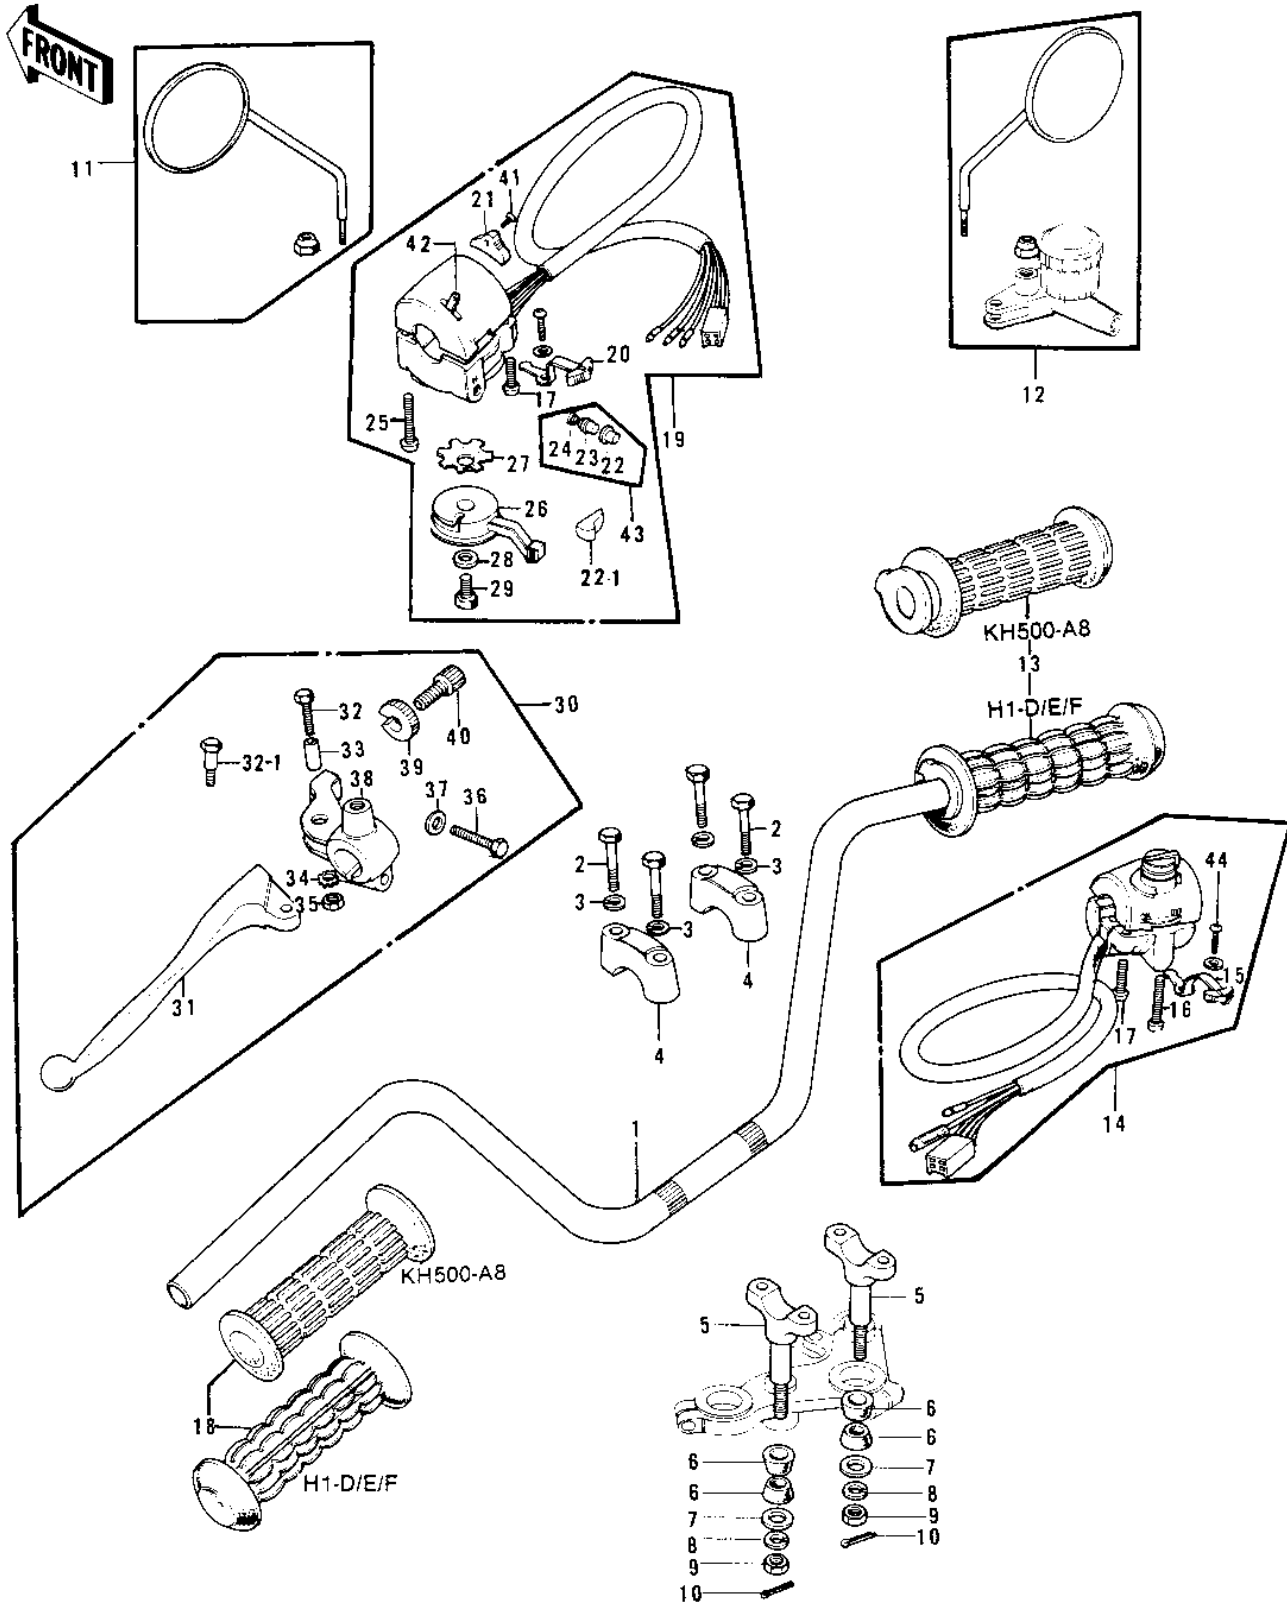

1974 H1-E PARTS DIAGRAM

HANDLEBAR ('73-'75 D/E/F & '76 A8)