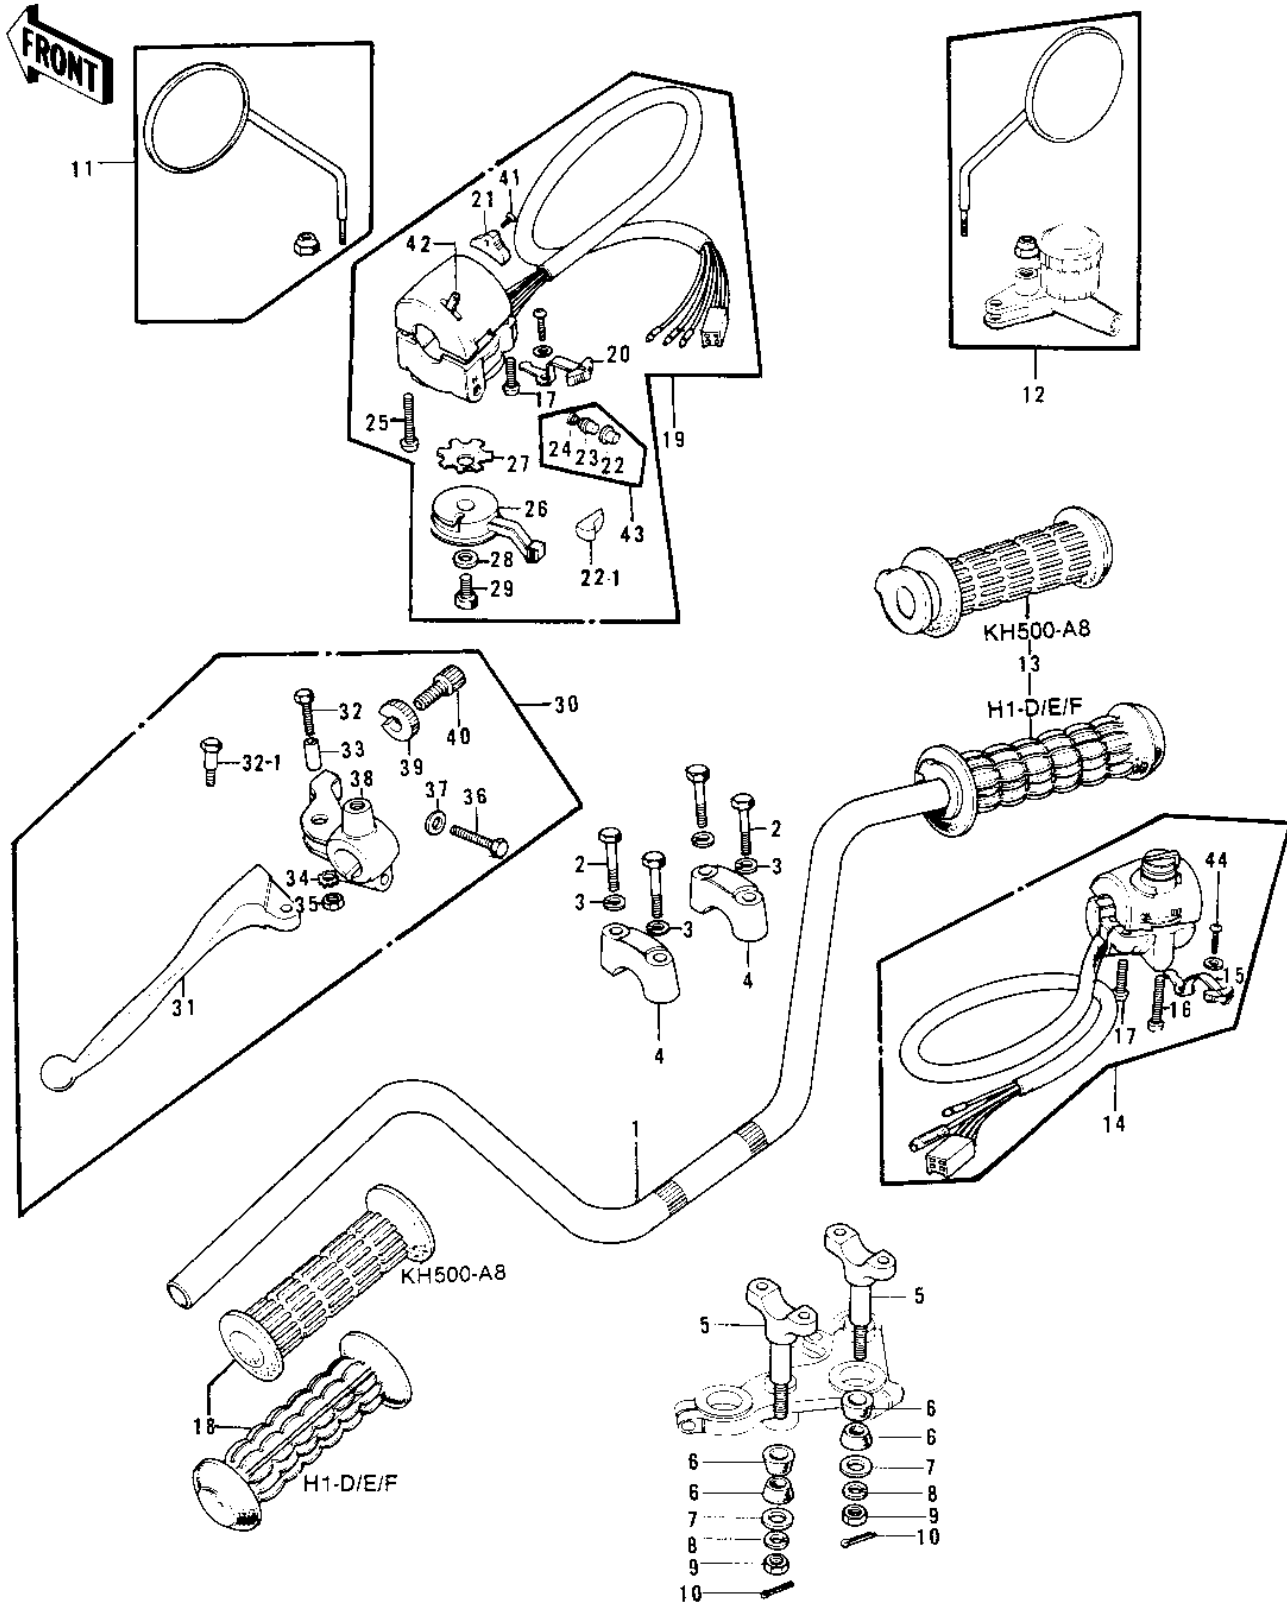

1975 H1-F PARTS DIAGRAM

HANDLEBAR ('73-'75 D/E/F & '76 A8)