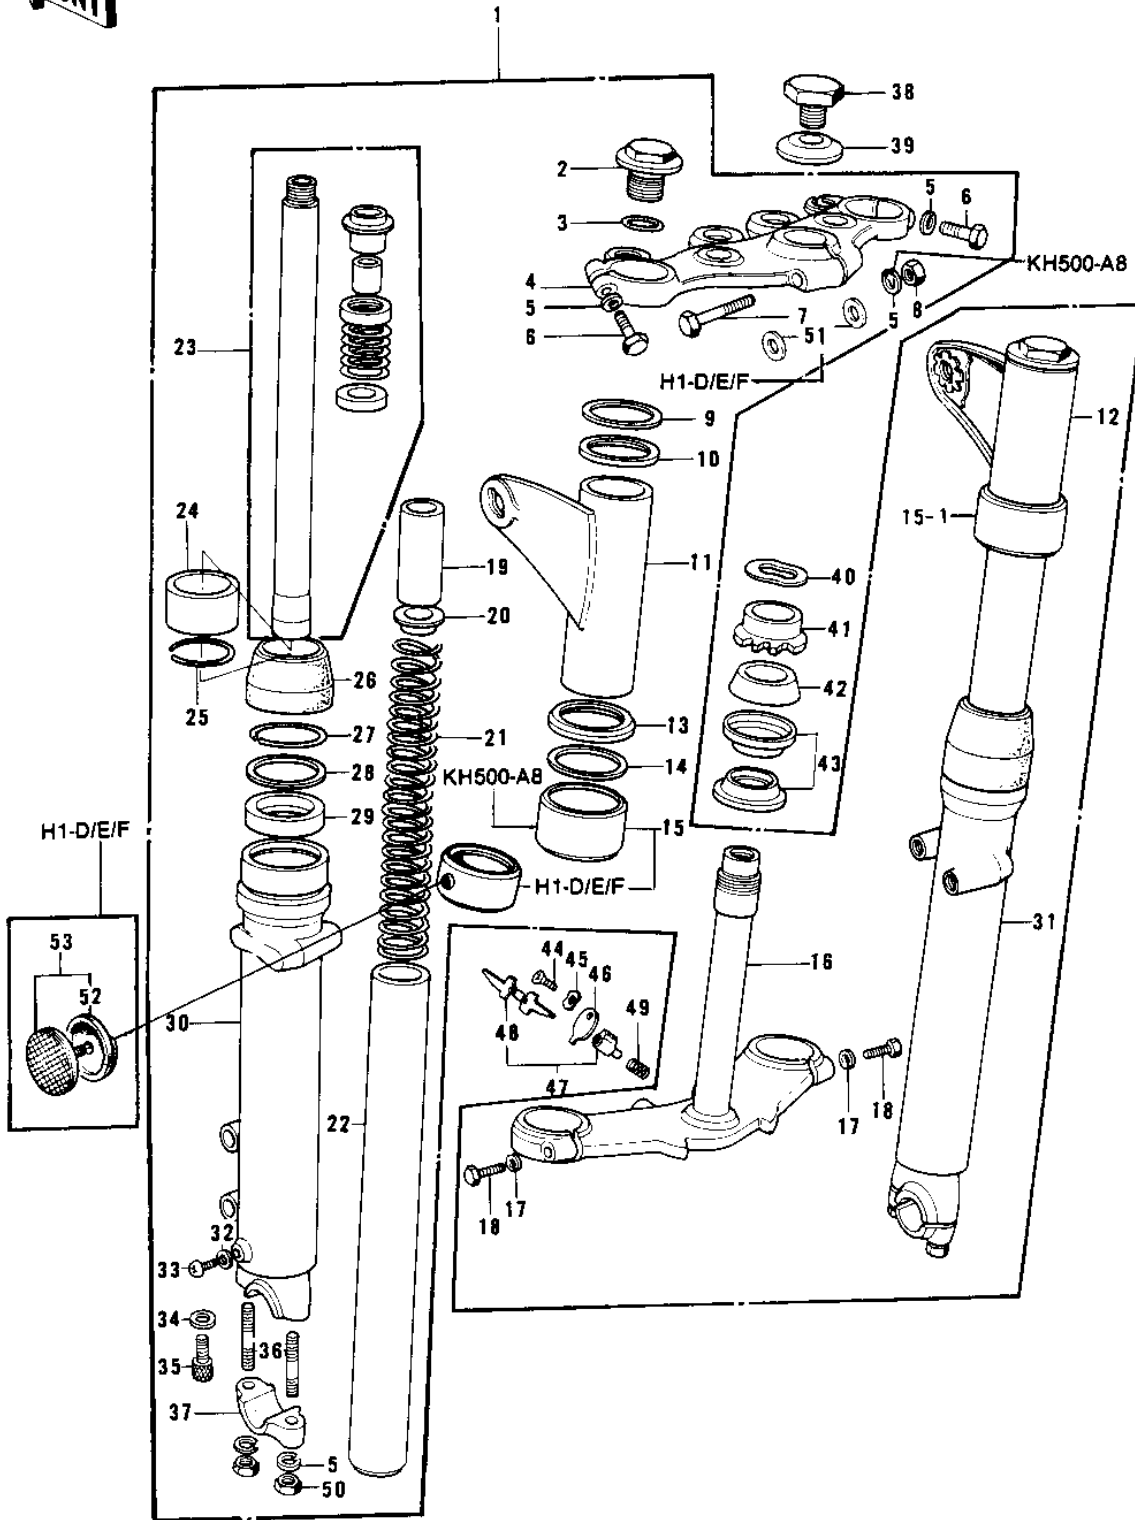

1969 Mach III PARTS DIAGRAM

FRONT FORK ('73-'75 D/E/F & '76 A8)