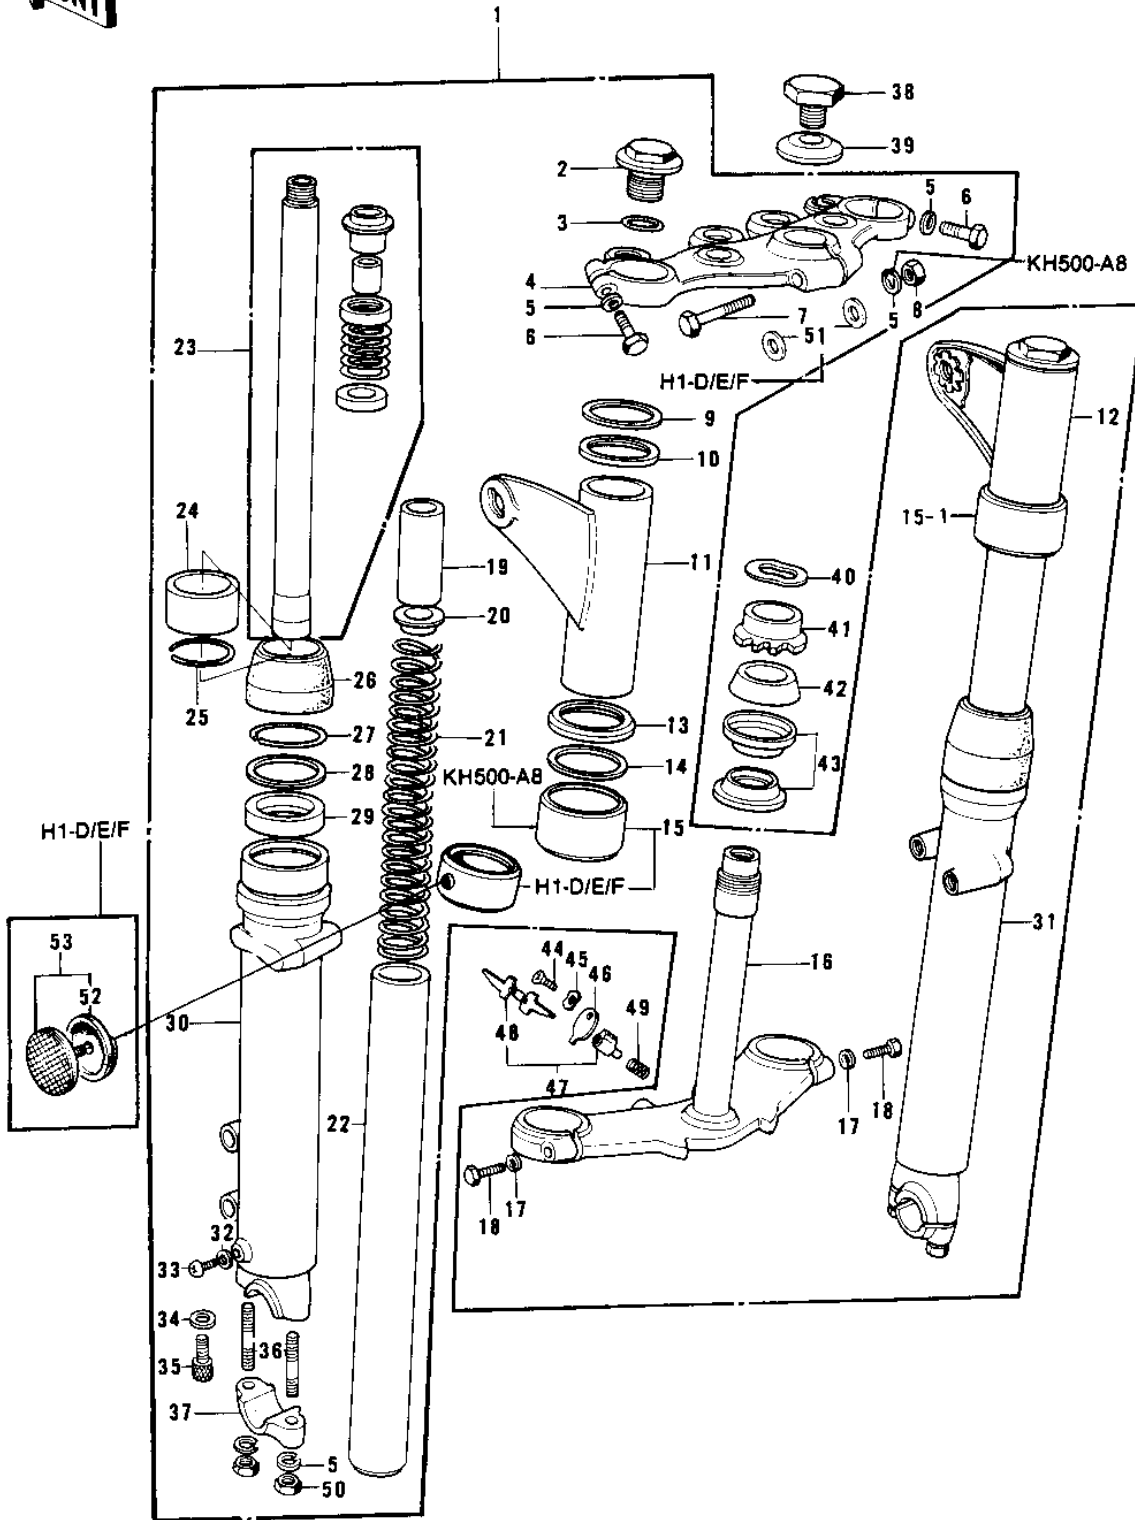

1974 H1-E PARTS DIAGRAM

FRONT FORK ('73-'75 D/E/F & '76 A8)