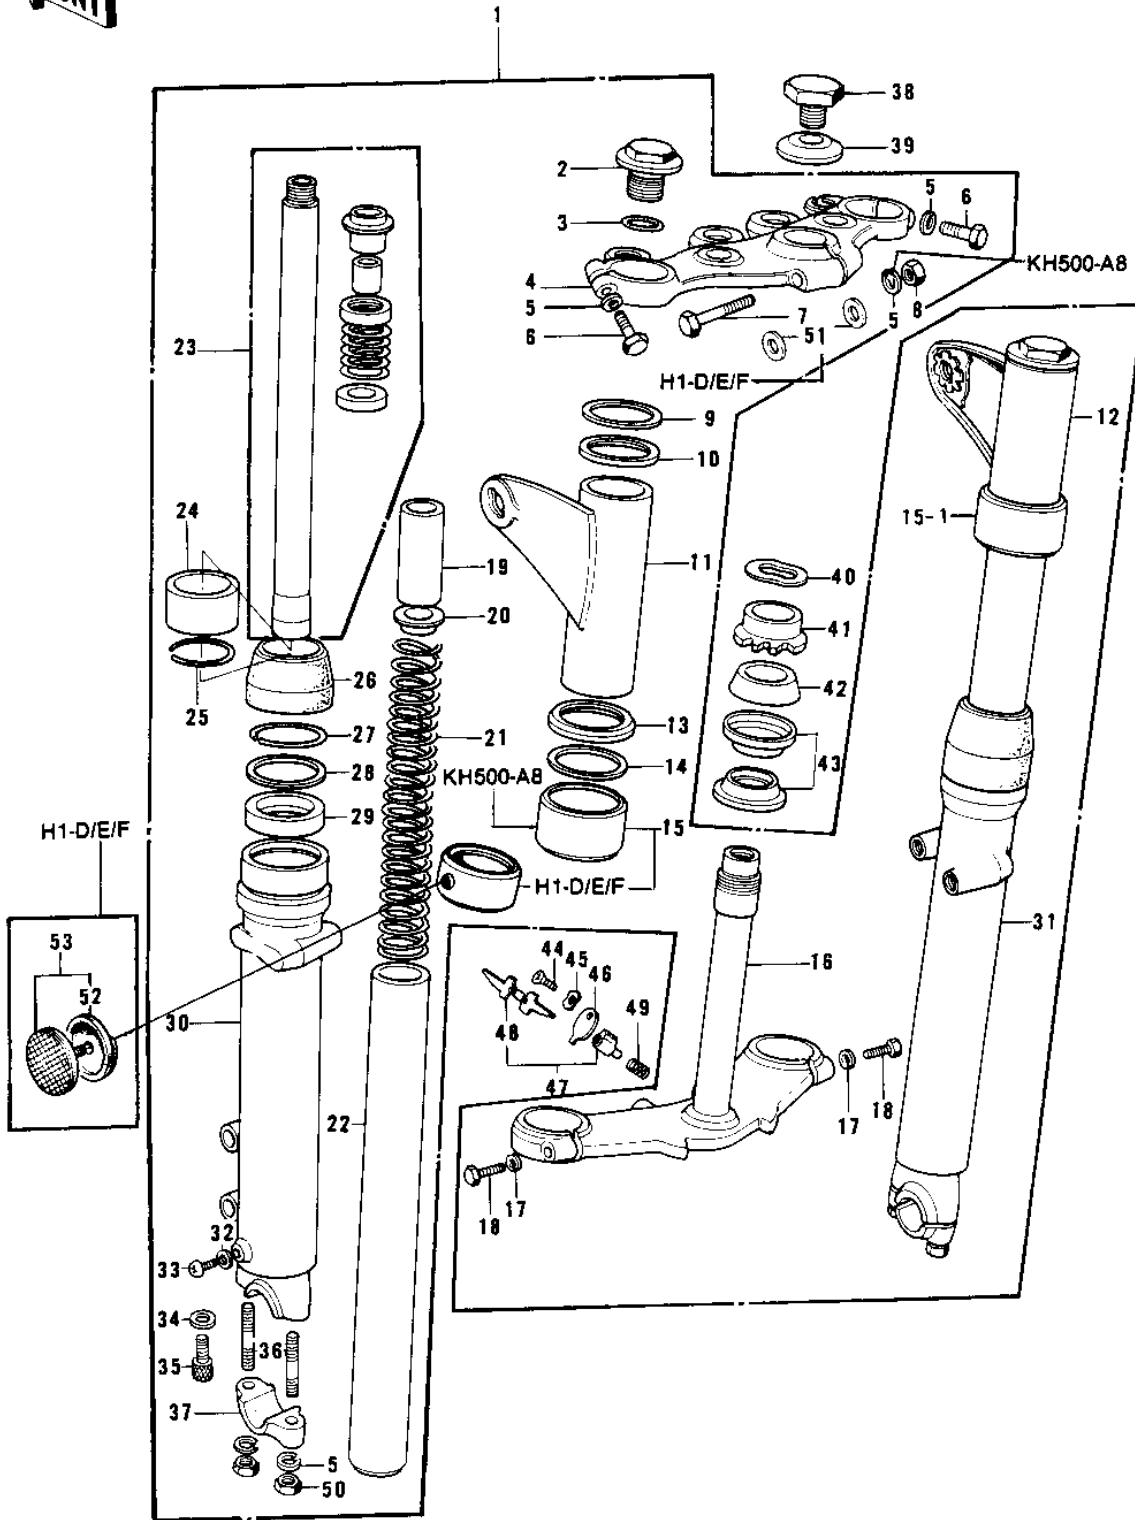

1975 H1-F PARTS DIAGRAM

FRONT FORK ('73-'75 D/E/F & '76 A8)