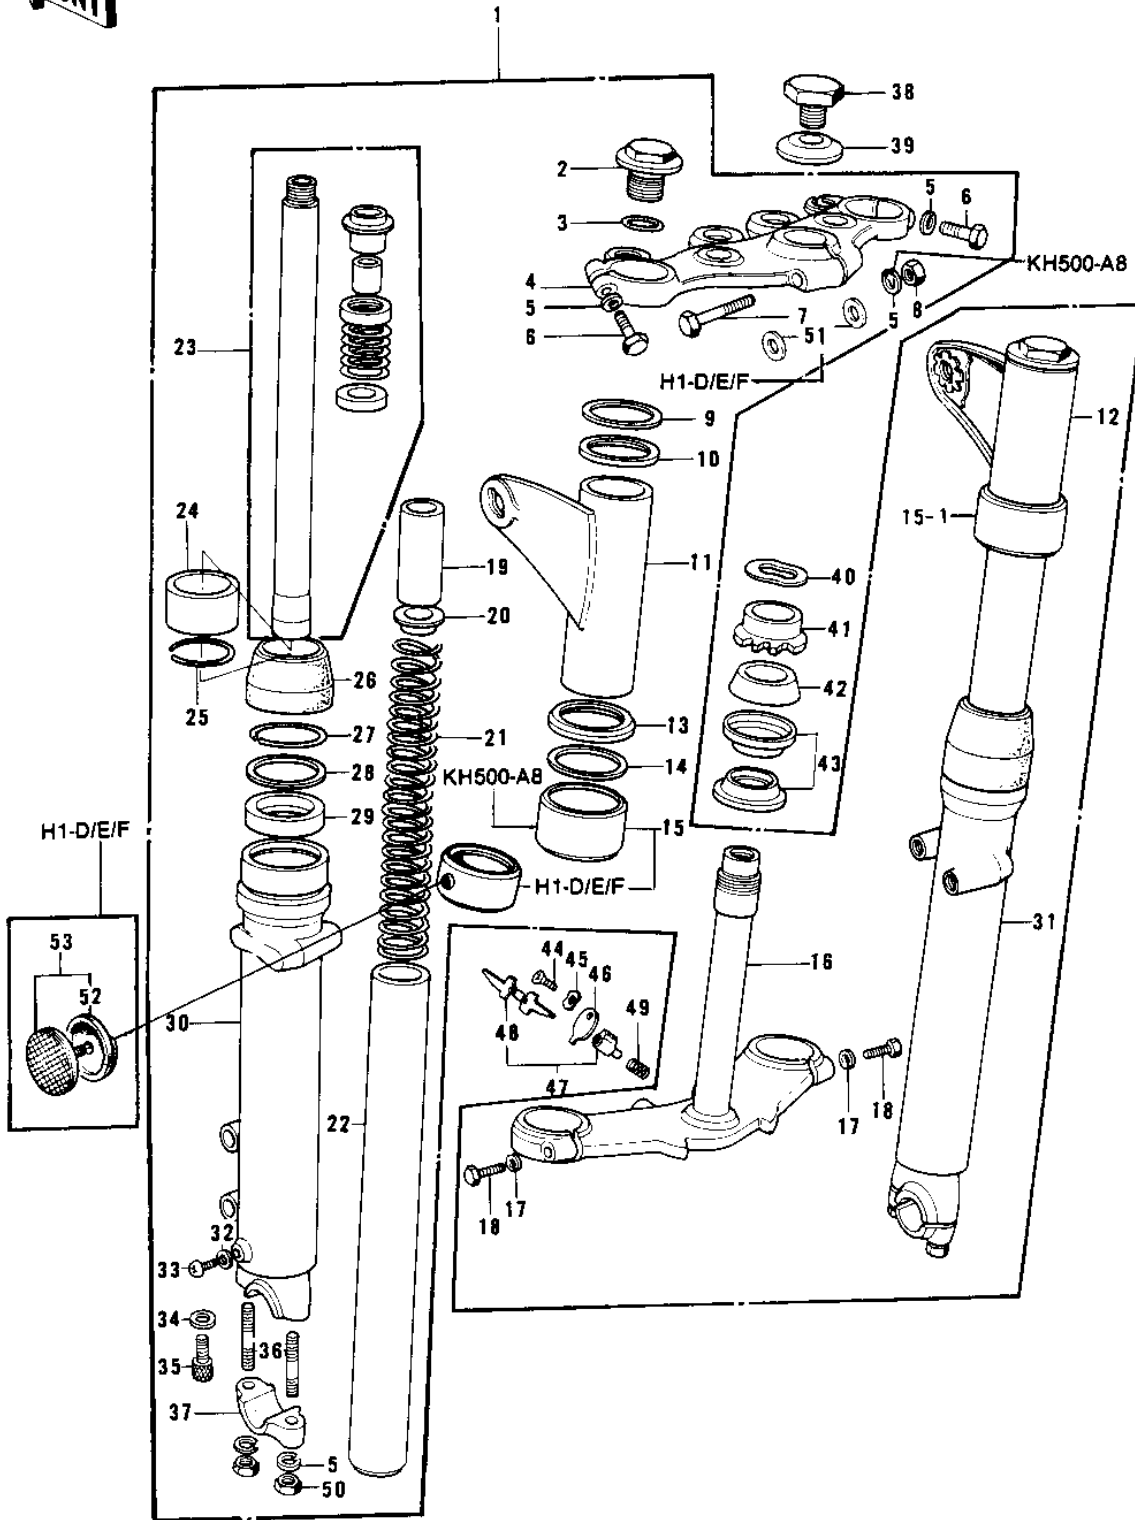

1976 KH500-A8 PARTS DIAGRAM

FRONT FORK ('73-'75 D/E/F & '76 A8)