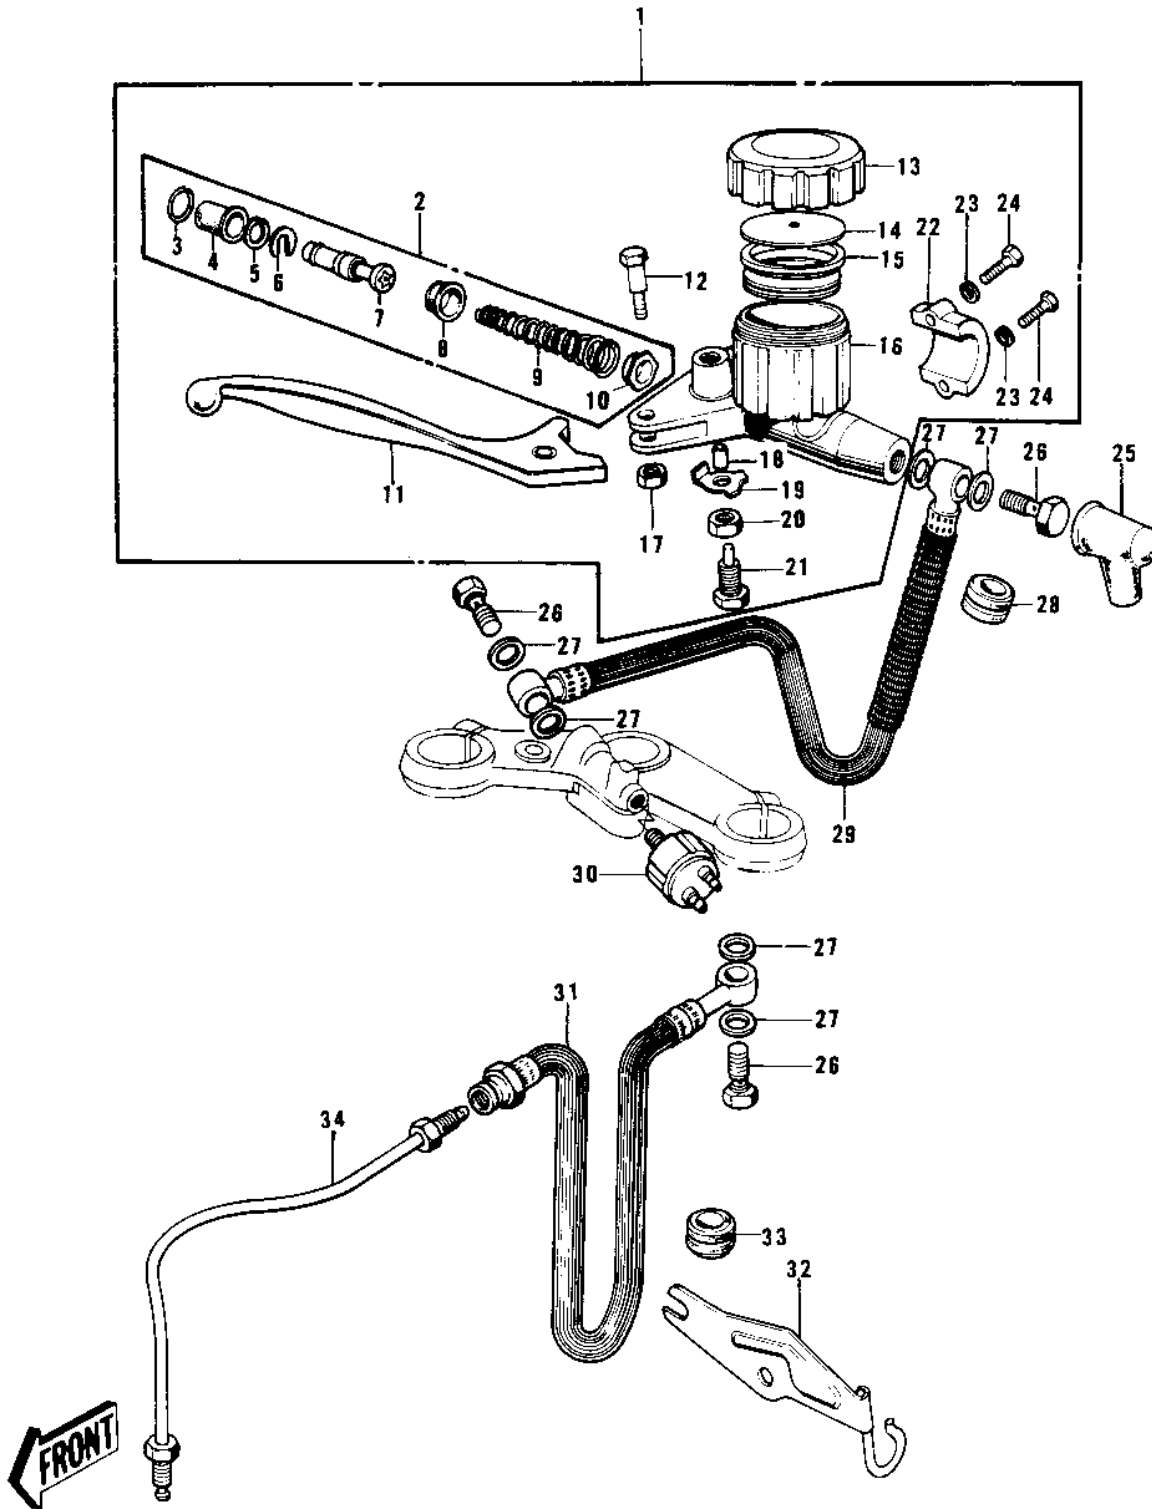

1976 KH500-A8 PARTS DIAGRAM

FRONT MASTER CYLINDER (H1-D/E/F)

(H1-D/

1976 KH500-A8 PARTS LIST

FRONT MASTER CYLINDER (H1-D/E/F)

| ITEM NAME | PART NUMBER | QUANTITY |
|----------------------------------|-------------|----------|
| CYLINDER ASSY,MASTER (Ref # 1) | 43015-032 | 1 |
| CYLINDER ASSY,MASTER (Ref # 1) | 43015-032 | 1 |
| CYLINDER ASSY,MASTER (Ref # 1) | 43015-032 | 1 |
| REPAIR SET-MASTER CYL (Ref # 2) | 43073-001 | 1 |
| STOPPER-BOOTS (Ref # 3) | 43025-001 | 1 |
| BOOTS (Ref # 4) | 43024-001 | 1 |
| CIRCLIP,18MM (Ref # 5) | 481J1800 | 1 |
| STOPPER-PISTON (Ref # 6) | 43022-001 | 1 |
| PISTON ASSY (Ref # 7) | 43072-001 | 1 |
| CUP-PRIMARY (Ref # 8) | 43019-001 | 1 |
| SPRING ASSY-RETURN (Ref # 9) | 43018-001 | 1 |
| VALVE ASSY-CHECK (Ref # 10) | 43017-001 | 1 |
| LEVER,FRONT BRAKE (Ref # 11) | 43029-003 | 1 |
| BOLT-LEVER FITTING (Ref # 12) | 43033-001 | 1 |
| CAP,OIL CUP (Ref # 13) | 43026-003 | 1 |
| PLATE-MASTER CYLINDER (Ref # 14) | 43027-001 | 1 |
| DIAPHRAGM (Ref # 15) | 43028-001 | 1 |
| BODY, MASTER CYLINDER (Ref # 16) | 43016-002 | 1 |
| NUT,6MM (Ref # 17) | 312N0600 | 1 |
| TUBE (Ref # 18) | 43074-001 | 1 |
| WASHER-LOCK,8MM (Ref # 19) | 43031-001 | 1 |
| NUT,8MM (Ref # 20) | 314N0800 | 1 |
| BOLT-LEVER ADJUST (Ref # 21) | 43030-002 | 1 |
| HOLDER-MASTER CYL (Ref # 22) | 43034-001 | 1 |
| WASHER PLAIN 6MM (Ref # 23) | 411B0600 | 2 |
| BOLT HEX HEAD 6X25 (Ref # 24) | 110N0625 | 2 |
| BOOT,DUST (Ref # 25) | 49006-1041 | 1 |
| BOLT,OIL,L=23 (Ref # 26) | 92002-1888 | 3 |
| WASHER-OIL BOLT (Ref # 27) | 43067-001 | 6 |