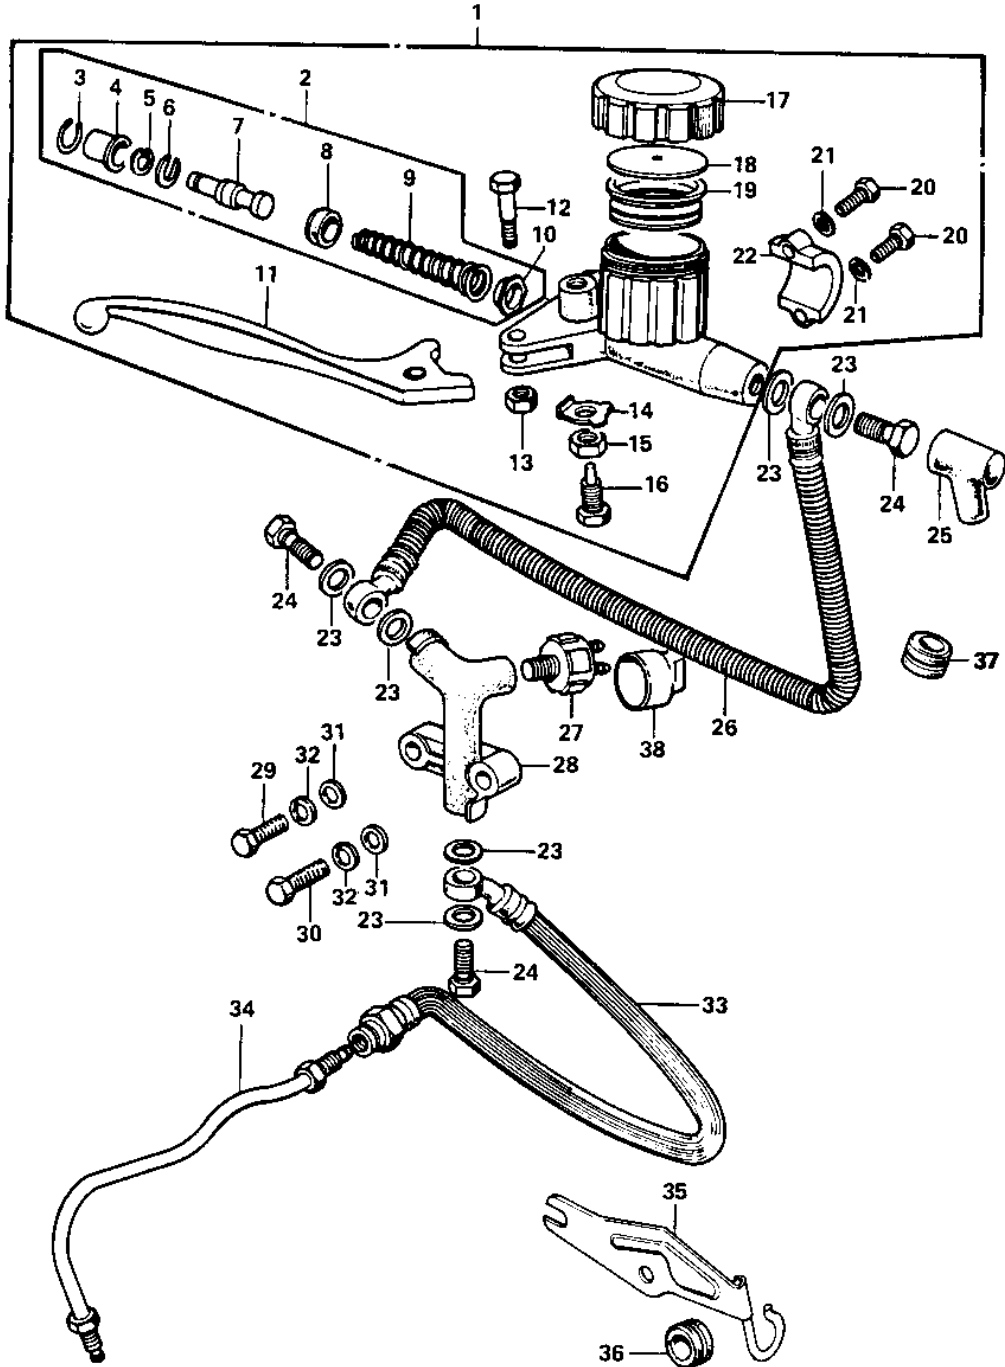

1975 H1-F PARTS DIAGRAM

FRONT MASTER CYLINDER (KH500-A8)

 FRONT

(KH500)

1975 H1-F PARTS LIST

FRONT MASTER CYLINDER (KH500-A8)

ITEM NAME	PART NUMBER	QUANTITY
CYLINDER ASSY,MASTER (Ref # 1)	43015-032	1
CYLINDER ASSY,MASTER (Ref # 1)	43015-032	1
REPAIR SET-MASTER CYL (Ref # 2)	43073-001	1
STOPPER-BOOTS (Ref # 3)	43025-001	1
BOOTS (Ref # 4)	43024-001	1
CIRCLIP,18MM (Ref # 5)	481J1800	1
STOPPER-PISTON (Ref # 6)	43022-001	1
PISTON ASSY (Ref # 7)	43072-001	1
CUP-PRIMARY (Ref # 8)	43019-001	1
SPRING ASSY-RETURN (Ref # 9)	43018-001	1
VALVE ASSY-CHECK (Ref # 10)	43017-001	1
LEVER,FRONT BRAKE (Ref # 11)	43029-003	1
BOLT (Ref # 12)	43033-004	1
NUT 6MM (Ref # 13)	312B0600	1
WASHER-LOCK,8MM (Ref # 14)	43031-001	1
NUT,8MM (Ref # 15)	311B0800	1
BOLT,LEVER ADJUSTING (Ref # 16)	43030-003	1
CAP,OIL CUP (Ref # 17)	43026-003	1
PLATE-MASTER CYLINDER (Ref # 18)	43027-001	1
DIAPHRAGM (Ref # 19)	43028-001	1
BOLT HEX HEAD 6X25 (Ref # 20)	110N0625	2
WASHER PLAIN 6MM (Ref # 21)	411B0600	2
HOLDER-MASTER CYL (Ref # 22)	43034-001	1
WASHER-OIL BOLT (Ref # 23)	43067-001	6
BOLT,OIL,L=23 (Ref # 24)	92002-1888	3
BOOT,DUST (Ref # 25)	49006-1041	1
HOSE,CYLINDER BRAKE (Ref # 26)	43059-009	1
SWITCH-FRONT BRAKE (Ref # 27)	43065-001	1
JOINT,THREE WAY (Ref # 28)	43061-002	1

1975 H1-F PARTS LIST

FRONT MASTER CYLINDER (KH500-A8)

ITEM NAME	PART NUMBER	QUANTITY
BOLT, HEX HEAD 6X22 (Ref # 29)	110N0622	1
BOLT-HEX HEAD,6X32 (Ref # 30)	110N0632	1
WASHER PLAIN 6MM (Ref # 31)	411B0600	2
WASHER SPRING 6MM (Ref # 32)	461F0600	2
HOSE-BRAKE,L=350 (Ref # 33)	43059-1262	1
PIPE,BRIDGE (Ref # 34)	43060-021	1
BRACKET-BRAKE HOSE (Ref # 35)	43063-001	1
GROMMET-HOSE BRACKET (Ref # 36)	43064-001	1
DAMPER RUBBER (Ref # 37)	43064-005	1
RUBBER CAP,FRNT BRKE (Ref # 38)	92073-027	1