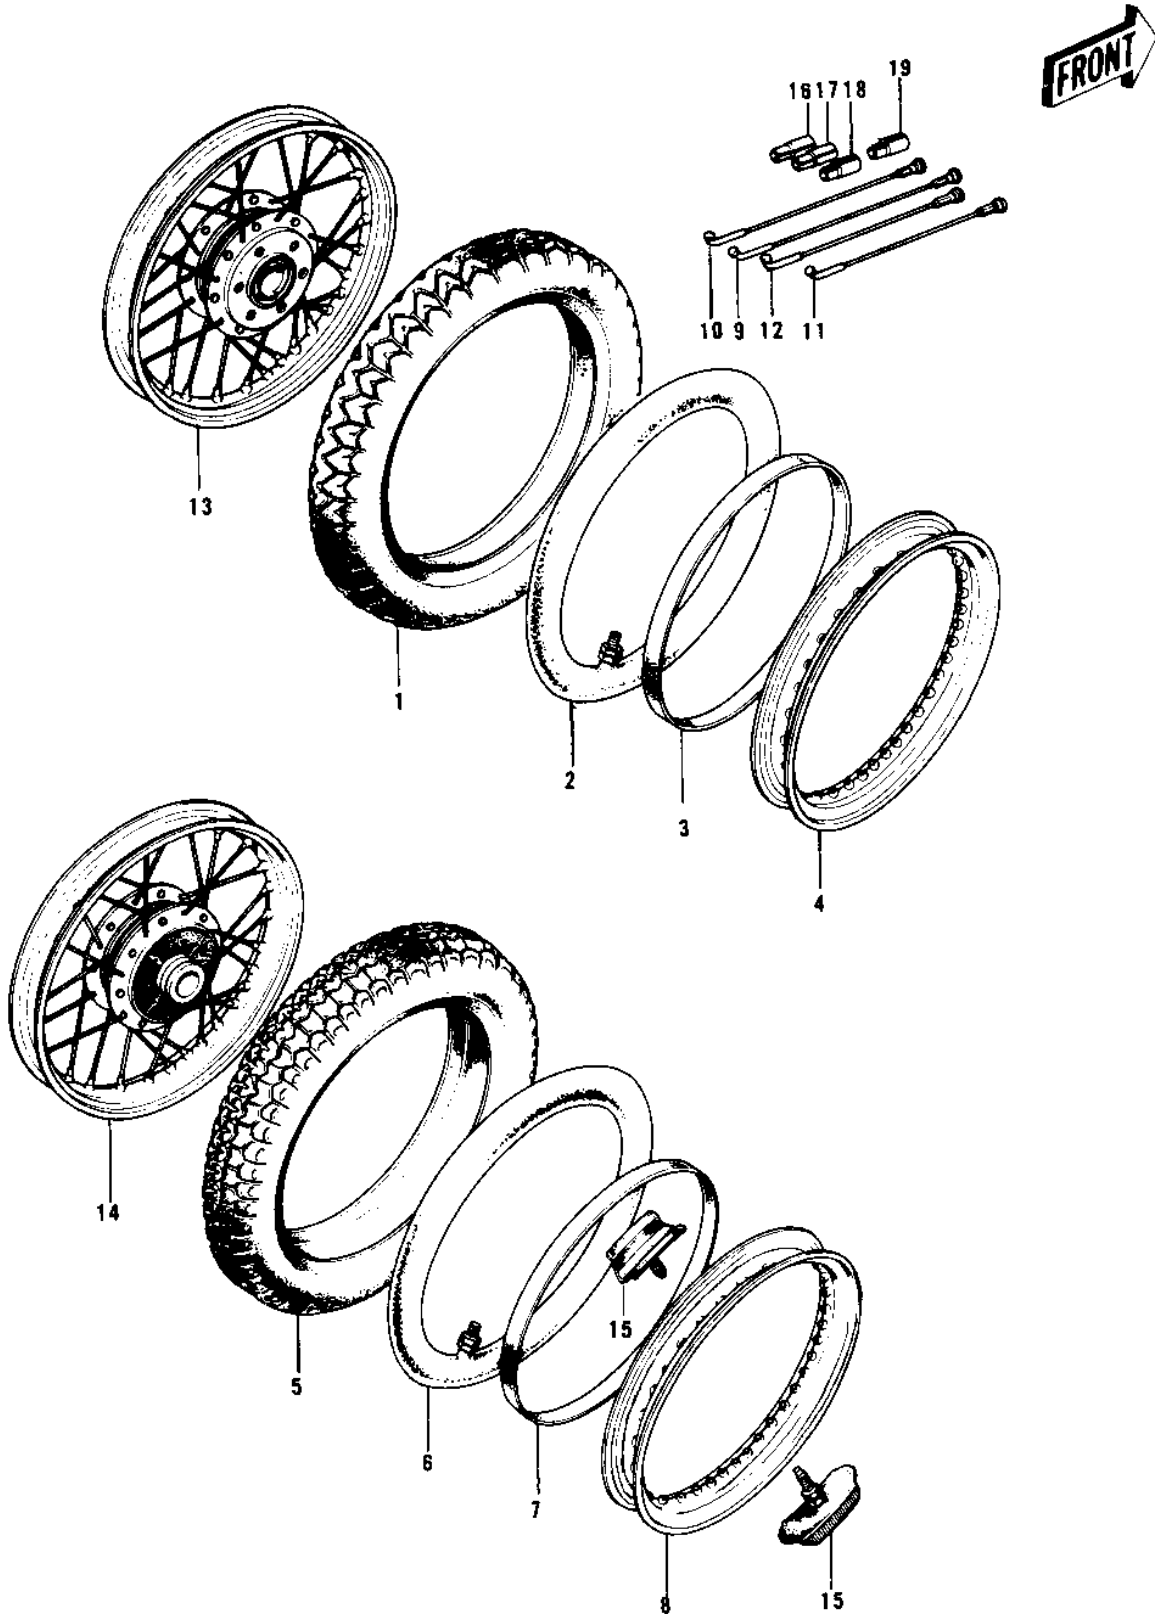

1969 Mach III PARTS DIAGRAM

WHEELS/TIRES ('73-'75 D/E/F & '76 A8)

1969 Mach III PARTS LIST

WHEELS/TIRES ('73-'75 D/E/F & '76 A8)

ITEM NAME	PART NUMBER	QUANTITY
UNAVAILABLE IN PRICE BOOK (Ref # 1)	41021-029	1
TIRE 325H-19 F6B F (Ref # 1)	41021-038	1
*** N.L.A.*** (Canada) (Ref # 2)	41022-030	1
TUBE,3.0/3.25/3.60-19 (Ref # 2)	41022-1019	1
BAND RIM (Ref # 3)	41023-015	1
RIM,1.8BX19W (Ref # 4)	41025-051	1
RIM (Ref # 4)	41025-085	1
UNAVAILABLE IN PRICE BOOK (Ref # 5)	41021-021	1
UNAVAILABLE IN PRICE BOOK (Ref # 5)	41021-030	1
TIRE 400H-18 K87 R (Ref # 5)	41021-039	1
TUBE 350/375/410-18 (Ref # 6)	41022-031	1
BAND,RIM,4.00/5.10-18 (Ref # 7)	41023-1006	1
RIM-2-15BX18W (Ref # 8)	41025-058	1
SPOKE-ASY,FR INNER (Ref # 9)	41027-042	20
SPOKE-ASY,FR INNER (Ref # 9)	41027-085	20
SPOKE-ASY,FR OUTER (Ref # 10)	41028-041	20
SPOKE-ASY,FR OUTER (Ref # 10)	41028-084	20
SPOKE-ASY,RR INNER (Ref # 11)	41027-047	20
SPOKE-ASY,RR OUTER (Ref # 12)	41028-046	20
WHEEL ASSY-FRONT (Ref # 13)	41074-022	1
WHEEL ASSY FRONT (Ref # 13)	41074-047	1
WHEEL ASSY,REAR (Ref # 14)	42048-021	1
PROTECTOR-BEAD,2.15B (Ref # 15)	41024-008	1
WEIGHT,BALANCE,10G (Ref # 16)	41075-1007	AR
WEIGHT,BALANCE,20G (Ref # 17)	41075-1008	AR
WEIGHT,BALANCE,30G (Ref # 18)	41075-1009	AR
WEIGHT,BALANCE,5G (Ref # 19)	41075-1010	AR