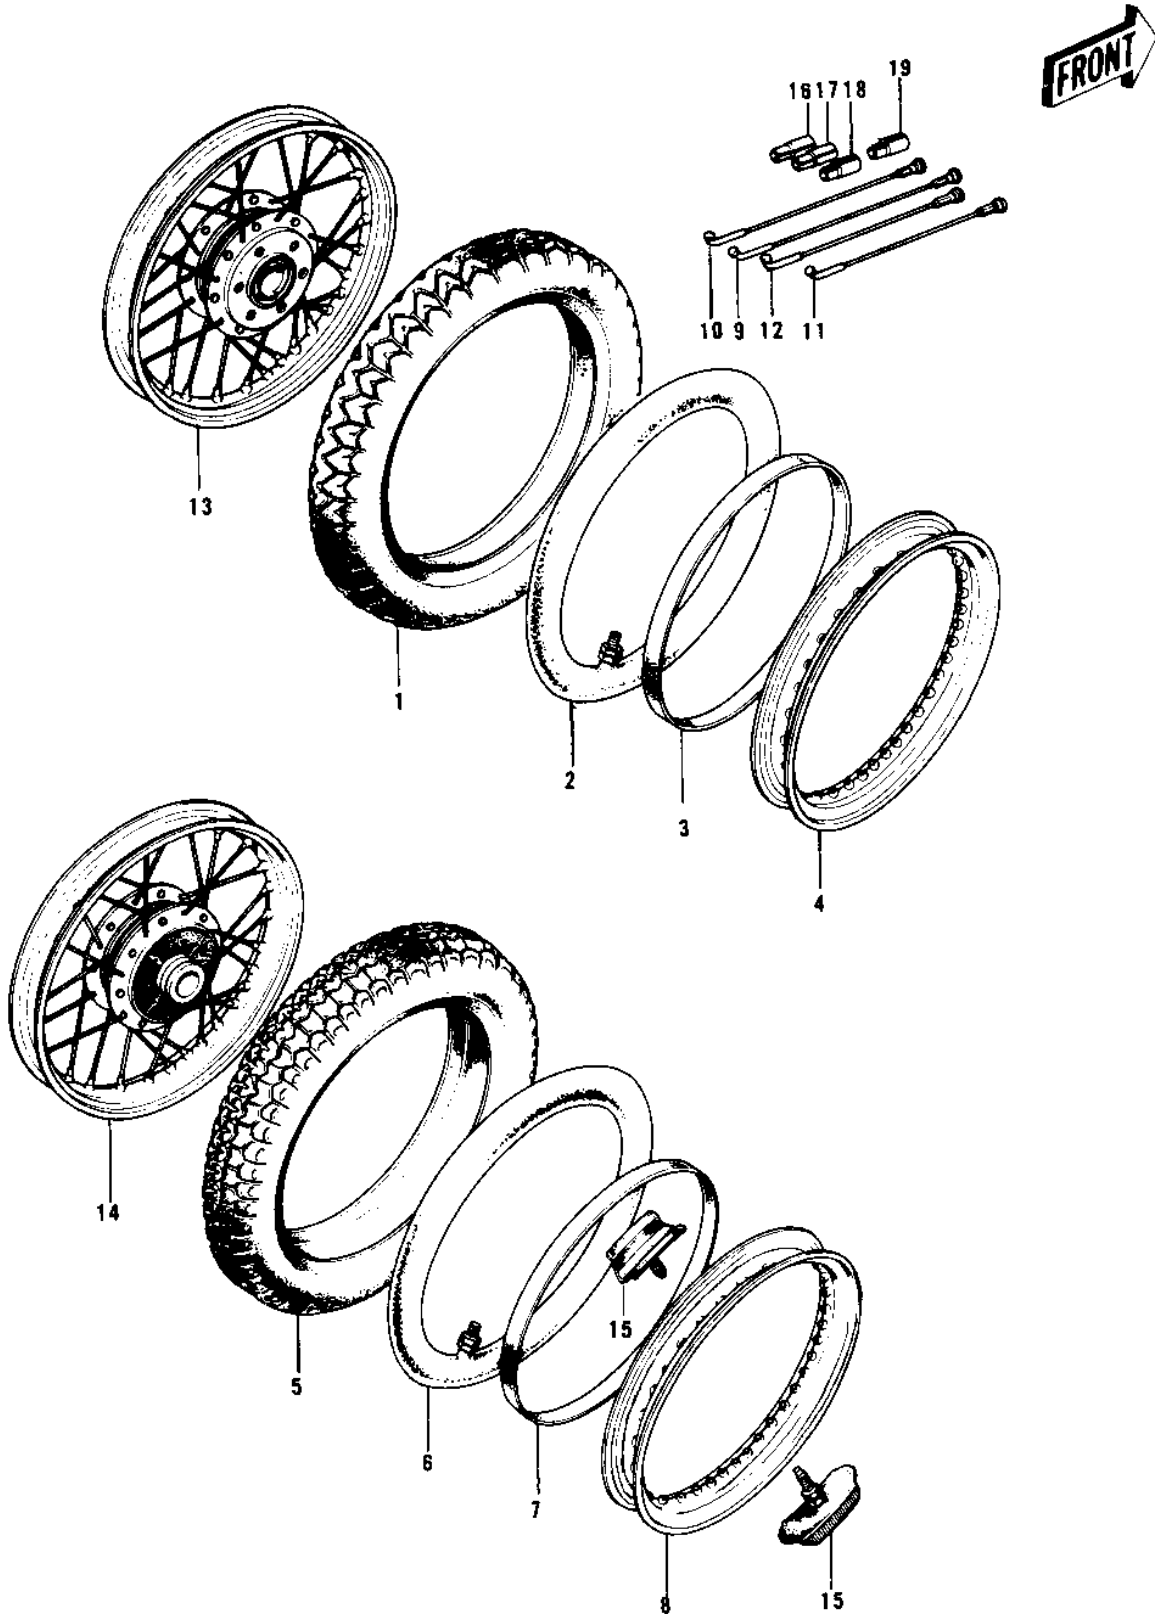

# 1971 H1-B PARTS DIAGRAM

WHEELS/TIRES ('73-'75 D/E/F & '76 A8)

# 1971 H1-B PARTS LIST

WHEELS/TIRES ('73-'75 D/E/F & '76 A8)

ITEM NAME	PART NUMBER	QUANTITY
UNAVAILABLE IN PRICE BOOK (Ref # 1)	41021-029	1
TIRE 325H-19 F6B F (Ref # 1)	41021-038	1
*** N.L.A.*** (Canada) (Ref # 2)	41022-030	1
TUBE,3.0/3.25/3.60-19 (Ref # 2)	41022-1019	1
BAND RIM (Ref # 3)	41023-015	1
RIM,1.8BX19W (Ref # 4)	41025-051	1
RIM (Ref # 4)	41025-085	1
UNAVAILABLE IN PRICE BOOK (Ref # 5)	41021-021	1
UNAVAILABLE IN PRICE BOOK (Ref # 5)	41021-030	1
TIRE 400H-18 K87 R (Ref # 5)	41021-039	1
TUBE 350/375/410-18 (Ref # 6)	41022-031	1
BAND,RIM,4.00/5.10-18 (Ref # 7)	41023-1006	1
RIM-2-15BX18W (Ref # 8)	41025-058	1
SPOKE-ASY,FR INNER (Ref # 9)	41027-042	20
SPOKE-ASY,FR INNER (Ref # 9)	41027-085	20
SPOKE-ASY,FR OUTER (Ref # 10)	41028-041	20
SPOKE-ASY,FR OUTER (Ref # 10)	41028-084	20
SPOKE-ASY,RR INNER (Ref # 11)	41027-047	20
SPOKE-ASY,RR OUTER (Ref # 12)	41028-046	20
WHEEL ASSY-FRONT (Ref # 13)	41074-022	1
WHEEL ASSY FRONT (Ref # 13)	41074-047	1
WHEEL ASSY,REAR (Ref # 14)	42048-021	1
PROTECTOR-BEAD,2.15B (Ref # 15)	41024-008	1
WEIGHT,BALANCE,10G (Ref # 16)	41075-1007	AR
WEIGHT,BALANCE,20G (Ref # 17)	41075-1008	AR
WEIGHT,BALANCE,30G (Ref # 18)	41075-1009	AR
WEIGHT,BALANCE,5G (Ref # 19)	41075-1010	AR