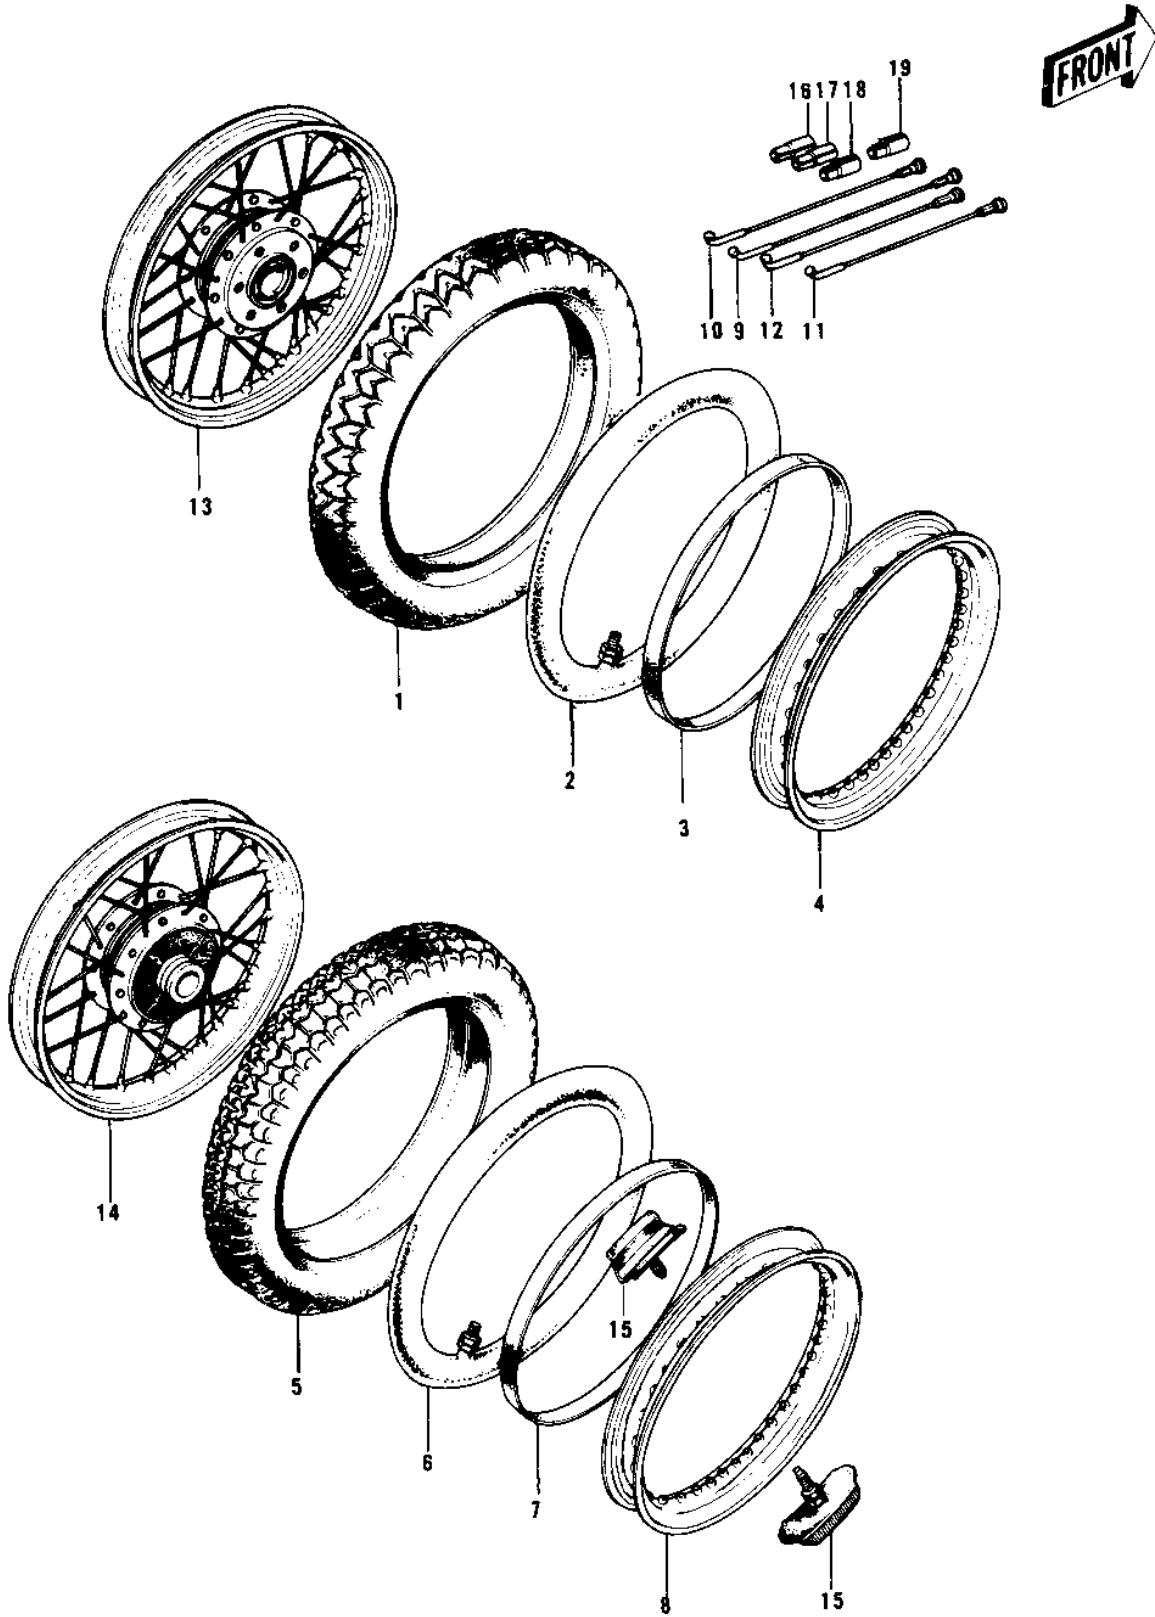

1974 H1-E PARTS DIAGRAM

WHEELS/TIRES ('73-'75 D/E/F & '76 A8)

1974 H1-E PARTS LIST

WHEELS/TIRES ('73-'75 D/E/F & '76 A8)

ITEM NAME	PART NUMBER	QUANTITY
UNAVAILABLE IN PRICE BOOK (Ref # 1)	41021-029	1
TIRE 325H-19 F6B F (Ref # 1)	41021-038	1
*** N.L.A.*** (Canada) (Ref # 2)	41022-030	1
TUBE,3.0/3.25/3.60-19 (Ref # 2)	41022-1019	1
BAND RIM (Ref # 3)	41023-015	1
RIM,1.8BX19W (Ref # 4)	41025-051	1
RIM (Ref # 4)	41025-085	1
UNAVAILABLE IN PRICE BOOK (Ref # 5)	41021-021	1
UNAVAILABLE IN PRICE BOOK (Ref # 5)	41021-030	1
TIRE 400H-18 K87 R (Ref # 5)	41021-039	1
TUBE 350/375/410-18 (Ref # 6)	41022-031	1
BAND,RIM,4.00/5.10-18 (Ref # 7)	41023-1006	1
RIM-2-15BX18W (Ref # 8)	41025-058	1
SPOKE-ASY,FR INNER (Ref # 9)	41027-042	20
SPOKE-ASY,FR INNER (Ref # 9)	41027-085	20
SPOKE-ASY,FR OUTER (Ref # 10)	41028-041	20
SPOKE-ASY,FR OUTER (Ref # 10)	41028-084	20
SPOKE-ASY,RR INNER (Ref # 11)	41027-047	20
SPOKE-ASY,RR OUTER (Ref # 12)	41028-046	20
WHEEL ASSY-FRONT (Ref # 13)	41074-022	1
WHEEL ASSY FRONT (Ref # 13)	41074-047	1
WHEEL ASSY,REAR (Ref # 14)	42048-021	1
PROTECTOR-BEAD,2.15B (Ref # 15)	41024-008	1
WEIGHT,BALANCE,10G (Ref # 16)	41075-1007	AR
WEIGHT,BALANCE,20G (Ref # 17)	41075-1008	AR
WEIGHT,BALANCE,30G (Ref # 18)	41075-1009	AR
WEIGHT,BALANCE,5G (Ref # 19)	41075-1010	AR