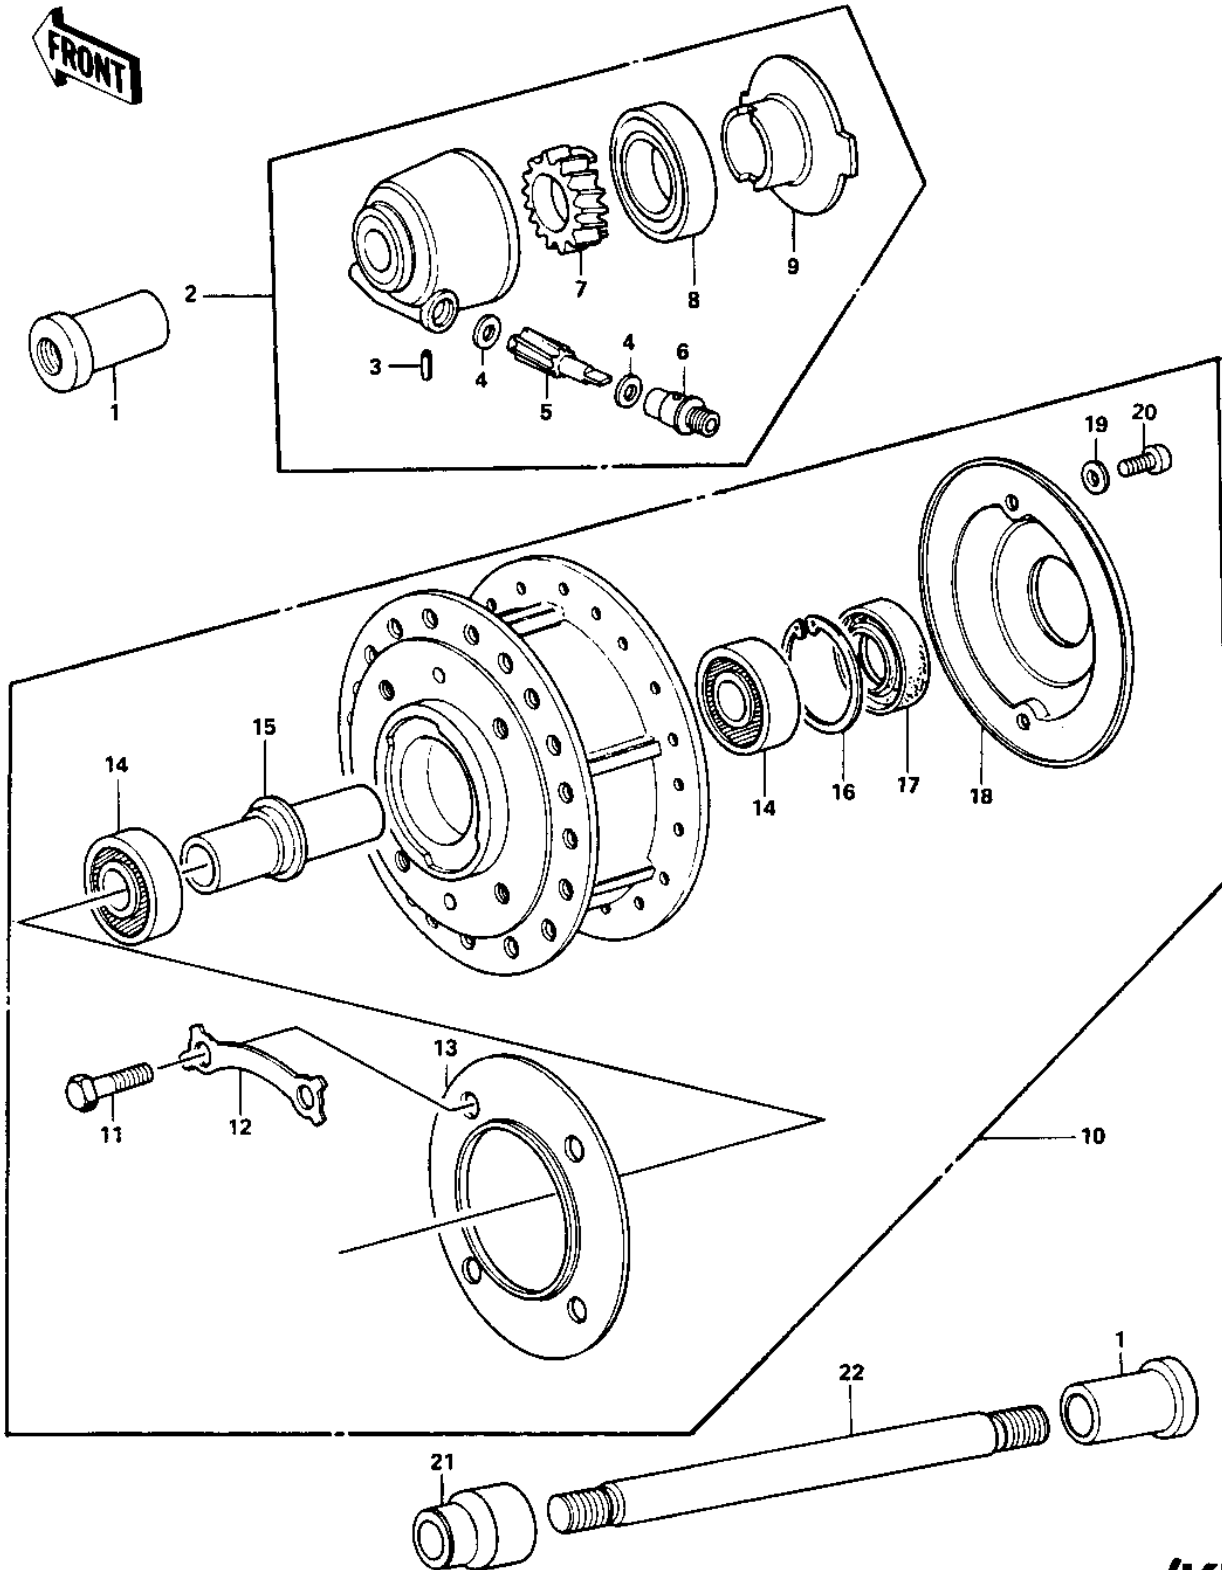

1975 H1-F PARTS DIAGRAM

FRONT HUB (KH500-A8)

(KH50

1975 H1-F PARTS LIST

FRONT HUB (KH500-A8)

ITEM NAME	PART NUMBER	QUANTITY
COLLAR,FRONT AXLE (Ref # 1)	41069-033	2
GEAR BOX ASSY (Ref # 2)	41078-008	1
PIN,SPRING (Ref # 3)	41082-001	1
WASHER THRST SPD PINI (Ref # 4)	41063-001	2
PINION,SPEEDOMETER (Ref # 5)	41060-017	1
BUSH,SPEEDMETER CABLE (Ref # 6)	41062-005	1
GEAR,SPEEDOMETER (Ref # 7)	41059-026	1
OIL SEAL,BJN30427-C3 (Ref # 8)	92049-1057	1
RECEIVER,GEAR (Ref # 9)	41064-013	1
DRUM-ASSY,FR BRK (Ref # 10)	41034-041	1
BOLT (Ref # 11)	92001-158	4
WASHER,LOCK (Ref # 12)	92088-023	2
DUST COVER (Ref # 13)	41042-014	1
BEARING BALL #6203 (Ref # 14)	601B6203	2
COLLAR,BRG (Ref # 15)	41039-028	1
RING, SNAP,43.5M/M (Ref # 16)	92033-1040	1
OIL SEAL (Ref # 17)	654A254008	1
DUST COVER (Ref # 18)	41042-016	1
WASHER PLAIN 5MM (Ref # 19)	410B0500	2
SCREW PAN HEAD 5X12 (Ref # 20)	220B0512	2
COLLAR,FRONT AXLE (Ref # 21)	41069-032	1
AXLE,FRONT (Ref # 22)	41068-049	1