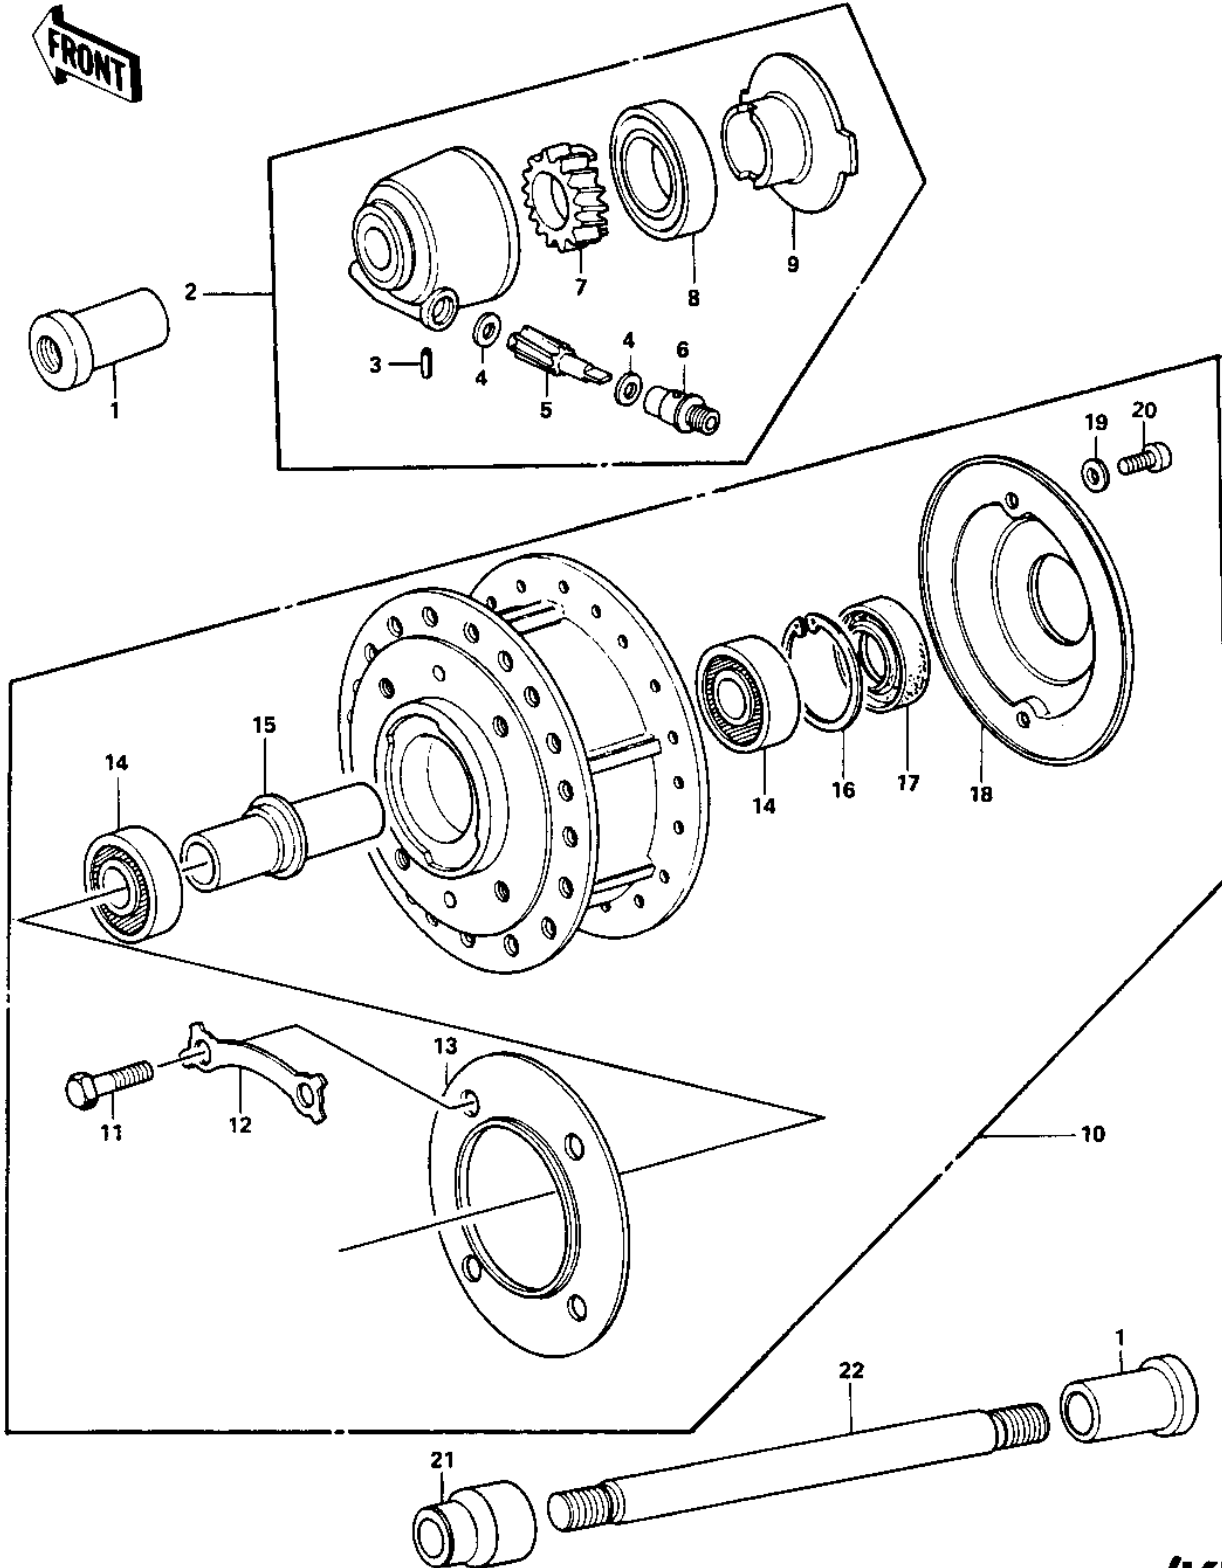

# 1975 H1-F PARTS DIAGRAM

FRONT HUB (KH500-A8)

**(KH50**

# 1975 H1-F PARTS LIST

## FRONT HUB (KH500-A8)

ITEM NAME	PART NUMBER	QUANTITY
COLLAR,FRONT AXLE (Ref # 1)	41069-033	2
GEAR BOX ASSY (Ref # 2)	41078-008	1
PIN,SPRING (Ref # 3)	41082-001	1
WASHER THRST SPD PINI (Ref # 4)	41063-001	2
PINION,SPEEDOMETER (Ref # 5)	41060-017	1
BUSH,SPEEDMETER CABLE (Ref # 6)	41062-005	1
GEAR,SPEEDOMETER (Ref # 7)	41059-026	1
OIL SEAL,BJN30427-C3 (Ref # 8)	92049-1057	1
RECEIVER,GEAR (Ref # 9)	41064-013	1
DRUM-ASSY,FR BRK (Ref # 10)	41034-041	1
BOLT (Ref # 11)	92001-158	4
WASHER,LOCK (Ref # 12)	92088-023	2
DUST COVER (Ref # 13)	41042-014	1
BEARING BALL #6203 (Ref # 14)	601B6203	2
COLLAR,BRG (Ref # 15)	41039-028	1
RING, SNAP,43.5M/M (Ref # 16)	92033-1040	1
OIL SEAL (Ref # 17)	654A254008	1
DUST COVER (Ref # 18)	41042-016	1
WASHER PLAIN 5MM (Ref # 19)	410B0500	2
SCREW PAN HEAD 5X12 (Ref # 20)	220B0512	2
COLLAR,FRONT AXLE (Ref # 21)	41069-032	1
AXLE,FRONT (Ref # 22)	41068-049	1