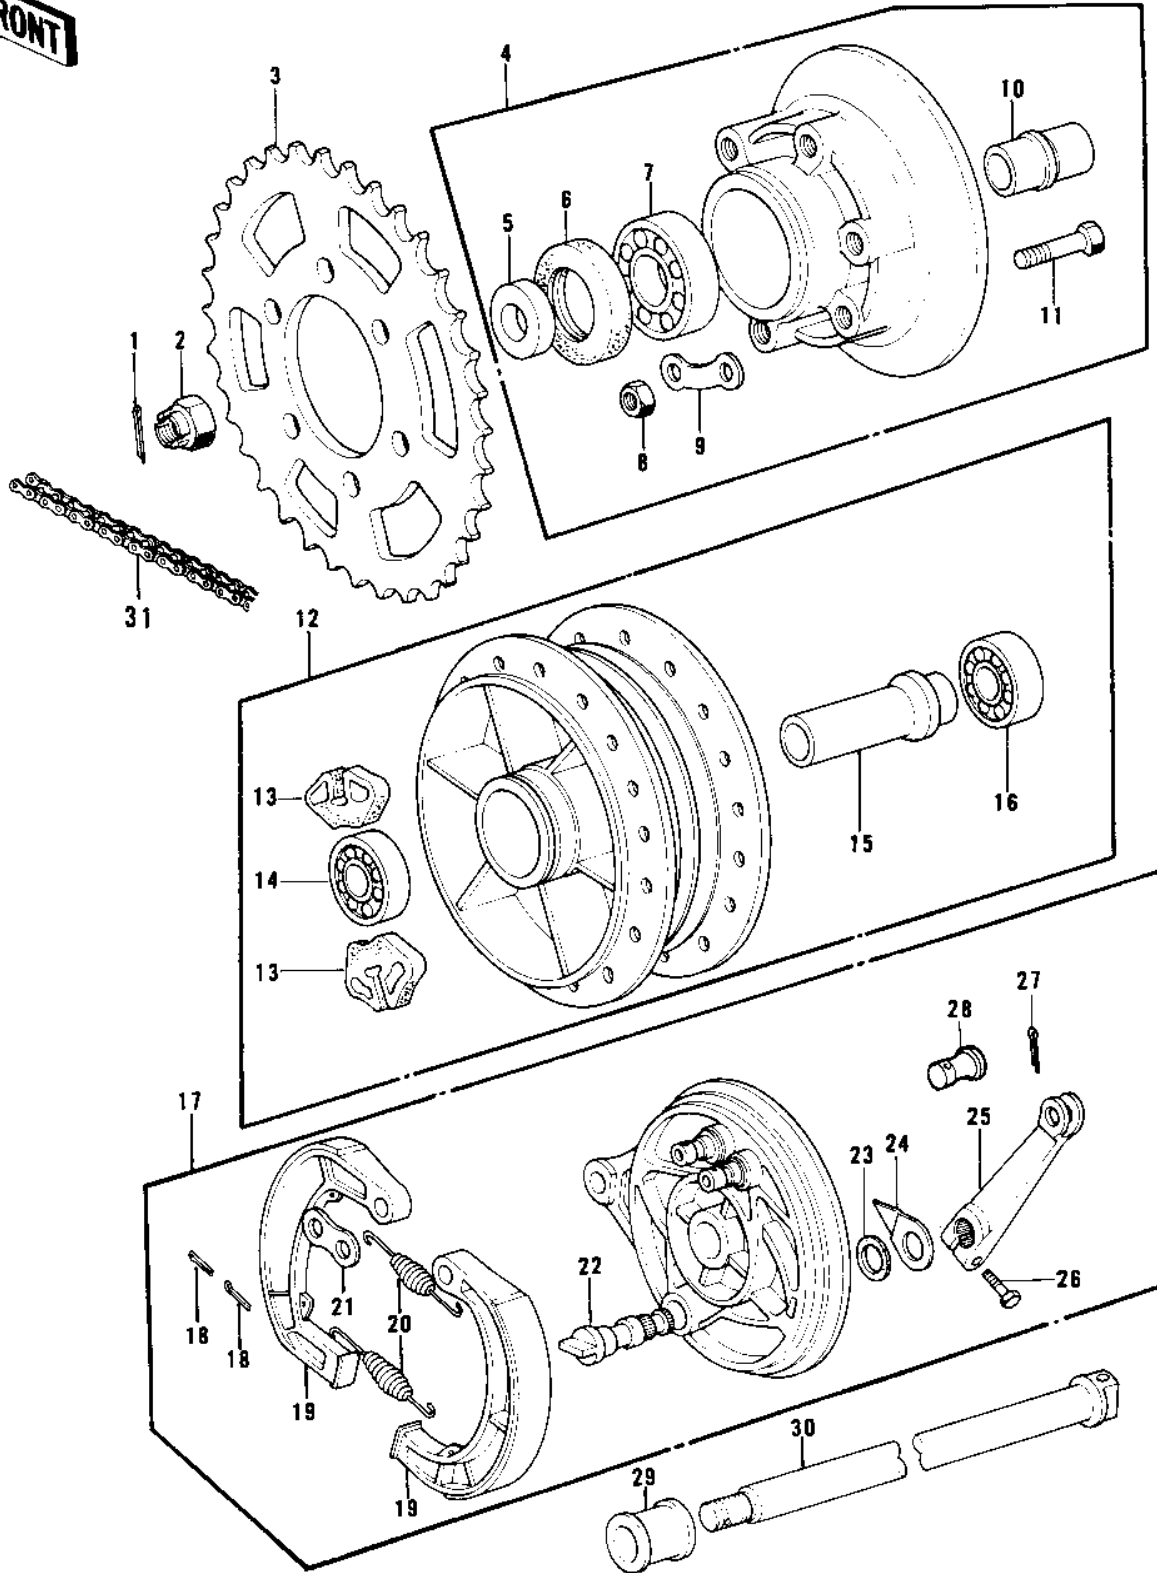

1971 H1-B PARTS DIAGRAM

REAR HUB/BRAKE/CHAIN (73-'75 D/E/F & 7)

1971 H1-B PARTS LIST

REAR HUB/BRAKE/CHAIN ('73-'75 D/E/F & '7

ITEM NAME	PART NUMBER	QUANTITY
PIN-COTTER,4.0X35 (Ref # 1)	550D4035	1
NUT CASTLE,16MM (Ref # 2)	92015-055	1
REAR SPROCKET 45T (Ref # 3)	42041-046	1
RR SPROCKET 43T (OPT) (Ref # 3)	42041-047	(1
RR SPROCKET 47T (OPT) (Ref # 3)	42041-077	(1
COUPLING ASSY,RR HUB (Ref # 4)	42008-014	1
COLLAR,RR AXLE SLEEVE (Ref # 5)	42037-022	1
OIL SEAL (Ref # 6)	92050-027	1
BEARING BALL #6305 (Ref # 7)	601B6305	1
NUT 10MM (Ref # 8)	42045-005	6
WASHER LOCK (Ref # 9)	92088-007	3
SLEEVE,RR HUB COUPLNG (Ref # 10)	42036-014	1
BOLT-REAR SPROCKET (Ref # 11)	92003-087	6
DRUM ASSY,RR BK,BUFF (Ref # 12)	42005-015-80	1
DAMPER REAR HUB SHOCK (Ref # 13)	42014-014	6
BEARING BALL #6303Z (Ref # 14)	601B6303Z	1
SPACER RR HUB BEARING (Ref # 15)	42010-014	1
BEARING BALL #6205Z (Ref # 16)	601B6205Z	1
PANEL-ASY,RR BRK,BUFF (Ref # 17)	42006-031-80	1
PANEL-ASY,RR BRK,BUFF (Ref # 17)	42006-061-80	1
PIN COTTER 3.0X25 (Ref # 18)	550D3025	2
SHOE,BRAKE (Ref # 19)	41048-013	2
SPRING,BRAKE SHOE (Ref # 20)	41049-012	2
SPRING,BRAKE SHOE (Ref # 20)	41049-012	2
WASHER-BRAKE SHOE (Ref # 21)	41045-006	1
CAM SHAFT-BRAKE (Ref # 22)	41050-011	1
CAM SHAFT,BRAKE (Ref # 22)	41050-017	1
DUST SHIELD-BRAKE CAM (Ref # 23)	41051-003	1
INDICATOR,BRAKE SHOE (Ref # 24)	41085-004	1

1971 H1-B PARTS LIST

REAR HUB/BRAKE/CHAIN ('73-'75 D/E/F & '7

ITEM NAME	PART NUMBER	QUANTITY
LEVER,REAR BRAKE CAM (Ref # 25)	42029-024	1
BOLT-SMALL-UPSET 8X25 (Ref # 26)	115G0825	1
PIN COTTER 2.5X25 (Ref # 27)	550D2525	1
PIN (Ref # 28)	92043-093	1
COLLAR REAR AXLE (Ref # 29)	42032-017	1
AXLE,REAR (Ref # 30)	42031-042	1
AXLE,REAR (Ref # 30)	42031-053	1
DR CHAIN 530X106 H1D (Ref # 31)	92057-038	1
CHAIN,530X106 SH-D (Ref # 31)	92057-1044	1
CHAIN,530X106 SH-D (Ref # 31)	92057-1044	1