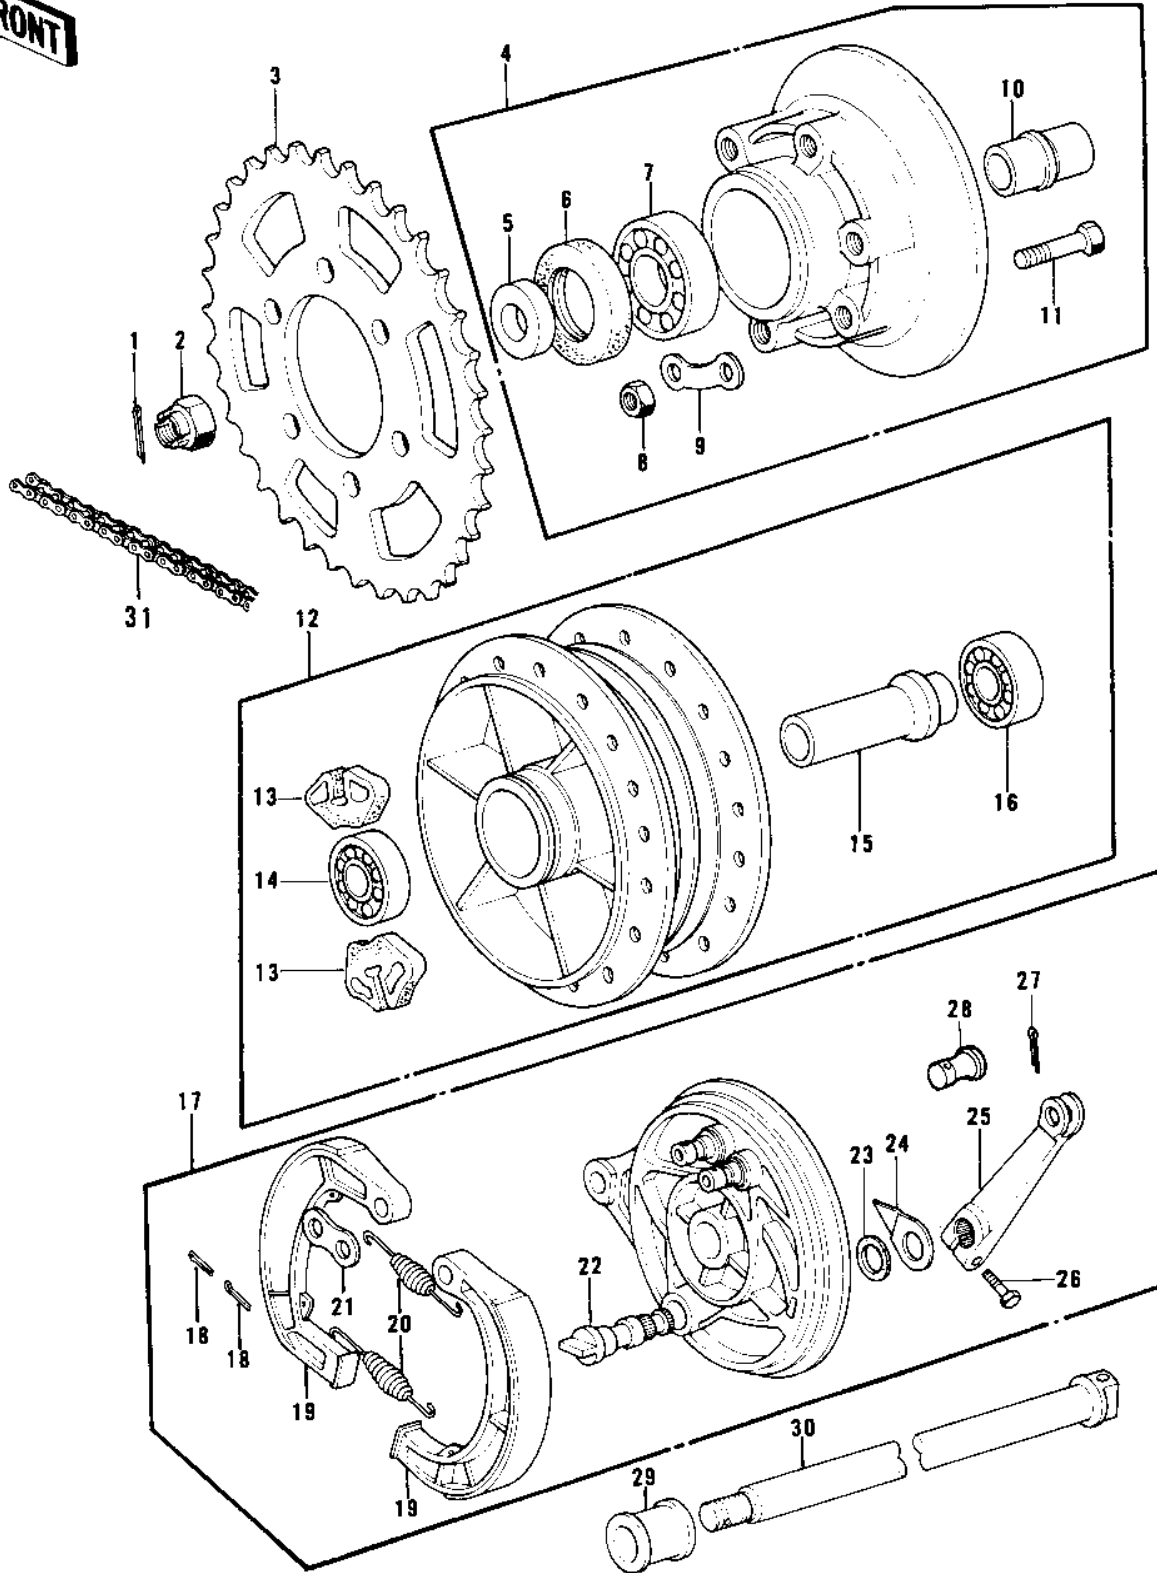

1973 H1-D PARTS DIAGRAM

REAR HUB/BRAKE/CHAIN ('73-'75 D/E/F & '7

1973 H1-D PARTS LIST

REAR HUB/BRAKE/CHAIN ('73-'75 D/E/F & '7

ITEM NAME	PART NUMBER	QUANTITY
PIN-COTTER,4.0X35 (Ref # 1)	550D4035	1
NUT CASTLE,16MM (Ref # 2)	92015-055	1
REAR SPROCKET 45T (Ref # 3)	42041-046	1
RR SPROCKET 43T (OPT) (Ref # 3)	42041-047	(1
RR SPROCKET 47T (OPT) (Ref # 3)	42041-077	(1
COUPLING ASSY,RR HUB (Ref # 4)	42008-014	1
COLLAR,RR AXLE SLEEVE (Ref # 5)	42037-022	1
OIL SEAL (Ref # 6)	92050-027	1
BEARING BALL #6305 (Ref # 7)	601B6305	1
NUT 10MM (Ref # 8)	42045-005	6
WASHER LOCK (Ref # 9)	92088-007	3
SLEEVE,RR HUB COUPLNG (Ref # 10)	42036-014	1
BOLT-REAR SPROCKET (Ref # 11)	92003-087	6
DRUM ASSY,RR BK,BUFF (Ref # 12)	42005-015-80	1
DAMPER REAR HUB SHOCK (Ref # 13)	42014-014	6
BEARING BALL #6303Z (Ref # 14)	601B6303Z	1
SPACER RR HUB BEARING (Ref # 15)	42010-014	1
BEARING BALL #6205Z (Ref # 16)	601B6205Z	1
PANEL-ASY,RR BRK,BUFF (Ref # 17)	42006-031-80	1
PANEL-ASY,RR BRK,BUFF (Ref # 17)	42006-061-80	1
PIN COTTER 3.0X25 (Ref # 18)	550D3025	2
SHOE,BRAKE (Ref # 19)	41048-013	2
SPRING,BRAKE SHOE (Ref # 20)	41049-012	2
SPRING,BRAKE SHOE (Ref # 20)	41049-012	2
WASHER-BRAKE SHOE (Ref # 21)	41045-006	1
CAM SHAFT-BRAKE (Ref # 22)	41050-011	1
CAM SHAFT,BRAKE (Ref # 22)	41050-017	1
DUST SHIELD-BRAKE CAM (Ref # 23)	41051-003	1
INDICATOR,BRAKE SHOE (Ref # 24)	41085-004	1

1973 H1-D PARTS LIST

REAR HUB/BRAKE/CHAIN ('73-'75 D/E/F & '7

ITEM NAME	PART NUMBER	QUANTITY
LEVER,REAR BRAKE CAM (Ref # 25)	42029-024	1
BOLT-SMALL-UPSET 8X25 (Ref # 26)	115G0825	1
PIN COTTER 2.5X25 (Ref # 27)	550D2525	1
PIN (Ref # 28)	92043-093	1
COLLAR REAR AXLE (Ref # 29)	42032-017	1
AXLE,REAR (Ref # 30)	42031-042	1
AXLE,REAR (Ref # 30)	42031-053	1
DR CHAIN 530X106 H1D (Ref # 31)	92057-038	1
CHAIN,530X106 SH-D (Ref # 31)	92057-1044	1
CHAIN,530X106 SH-D (Ref # 31)	92057-1044	1