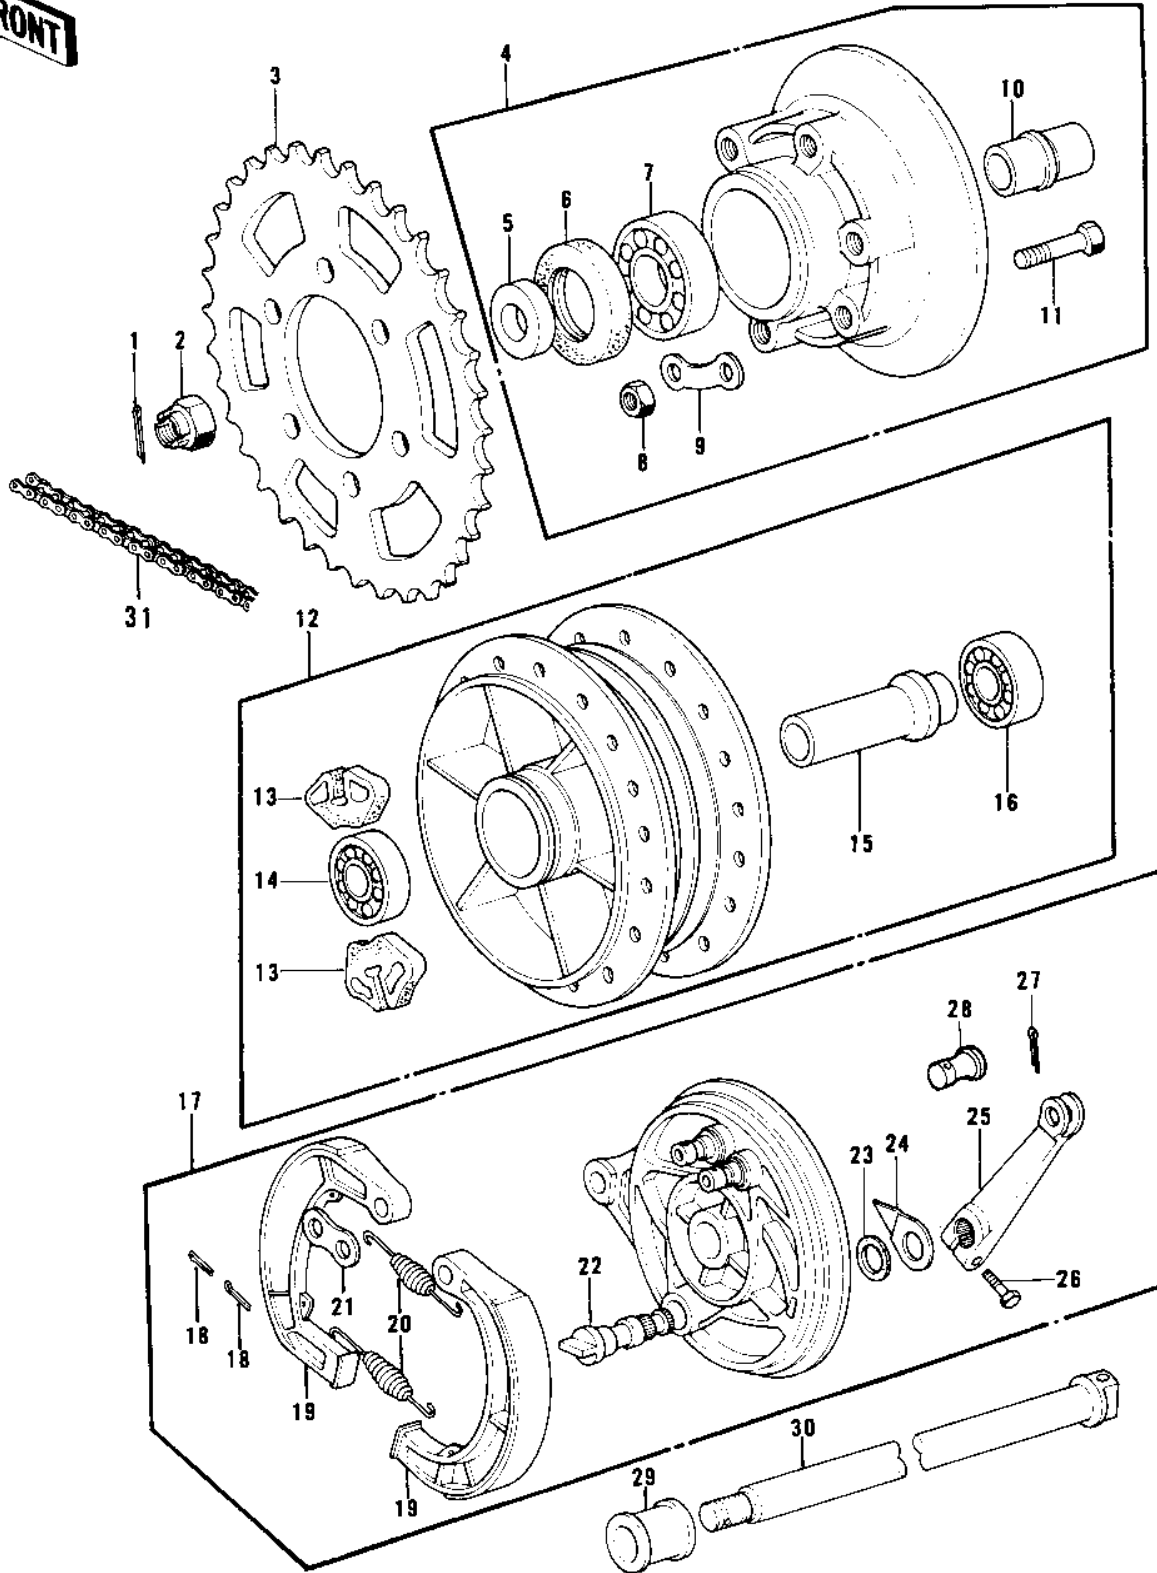

1974 H1-E PARTS DIAGRAM

REAR HUB/BRAKE/CHAIN (73-'75 D/E/F & 7)

1974 H1-E PARTS LIST

REAR HUB/BRAKE/CHAIN ('73-'75 D/E/F & '7

ITEM NAME	PART NUMBER	QUANTITY
PIN-COTTER,4.0X35 (Ref # 1)	550D4035	1
NUT CASTLE,16MM (Ref # 2)	92015-055	1
REAR SPROCKET 45T (Ref # 3)	42041-046	1
RR SPROCKET 43T (OPT) (Ref # 3)	42041-047	(1
RR SPROCKET 47T (OPT) (Ref # 3)	42041-077	(1
COUPLING ASSY,RR HUB (Ref # 4)	42008-014	1
COLLAR,RR AXLE SLEEVE (Ref # 5)	42037-022	1
OIL SEAL (Ref # 6)	92050-027	1
BEARING BALL #6305 (Ref # 7)	601B6305	1
NUT 10MM (Ref # 8)	42045-005	6
WASHER LOCK (Ref # 9)	92088-007	3
SLEEVE,RR HUB COUPLNG (Ref # 10)	42036-014	1
BOLT-REAR SPROCKET (Ref # 11)	92003-087	6
DRUM ASSY,RR BK,BUFF (Ref # 12)	42005-015-80	1
DAMPER REAR HUB SHOCK (Ref # 13)	42014-014	6
BEARING BALL #6303Z (Ref # 14)	601B6303Z	1
SPACER RR HUB BEARING (Ref # 15)	42010-014	1
BEARING BALL #6205Z (Ref # 16)	601B6205Z	1
PANEL-ASY,RR BRK,BUFF (Ref # 17)	42006-031-80	1
PANEL-ASY,RR BRK,BUFF (Ref # 17)	42006-061-80	1
PIN COTTER 3.0X25 (Ref # 18)	550D3025	2
SHOE,BRAKE (Ref # 19)	41048-013	2
SPRING,BRAKE SHOE (Ref # 20)	41049-012	2
SPRING,BRAKE SHOE (Ref # 20)	41049-012	2
WASHER-BRAKE SHOE (Ref # 21)	41045-006	1
CAM SHAFT-BRAKE (Ref # 22)	41050-011	1
CAM SHAFT,BRAKE (Ref # 22)	41050-017	1
DUST SHIELD-BRAKE CAM (Ref # 23)	41051-003	1
INDICATOR,BRAKE SHOE (Ref # 24)	41085-004	1

1974 H1-E PARTS LIST

REAR HUB/BRAKE/CHAIN ('73-'75 D/E/F & '7

ITEM NAME	PART NUMBER	QUANTITY
LEVER,REAR BRAKE CAM (Ref # 25)	42029-024	1
BOLT-SMALL-UPSET 8X25 (Ref # 26)	115G0825	1
PIN COTTER 2.5X25 (Ref # 27)	550D2525	1
PIN (Ref # 28)	92043-093	1
COLLAR REAR AXLE (Ref # 29)	42032-017	1
AXLE,REAR (Ref # 30)	42031-042	1
AXLE,REAR (Ref # 30)	42031-053	1
DR CHAIN 530X106 H1D (Ref # 31)	92057-038	1
CHAIN,530X106 SH-D (Ref # 31)	92057-1044	1
CHAIN,530X106 SH-D (Ref # 31)	92057-1044	1