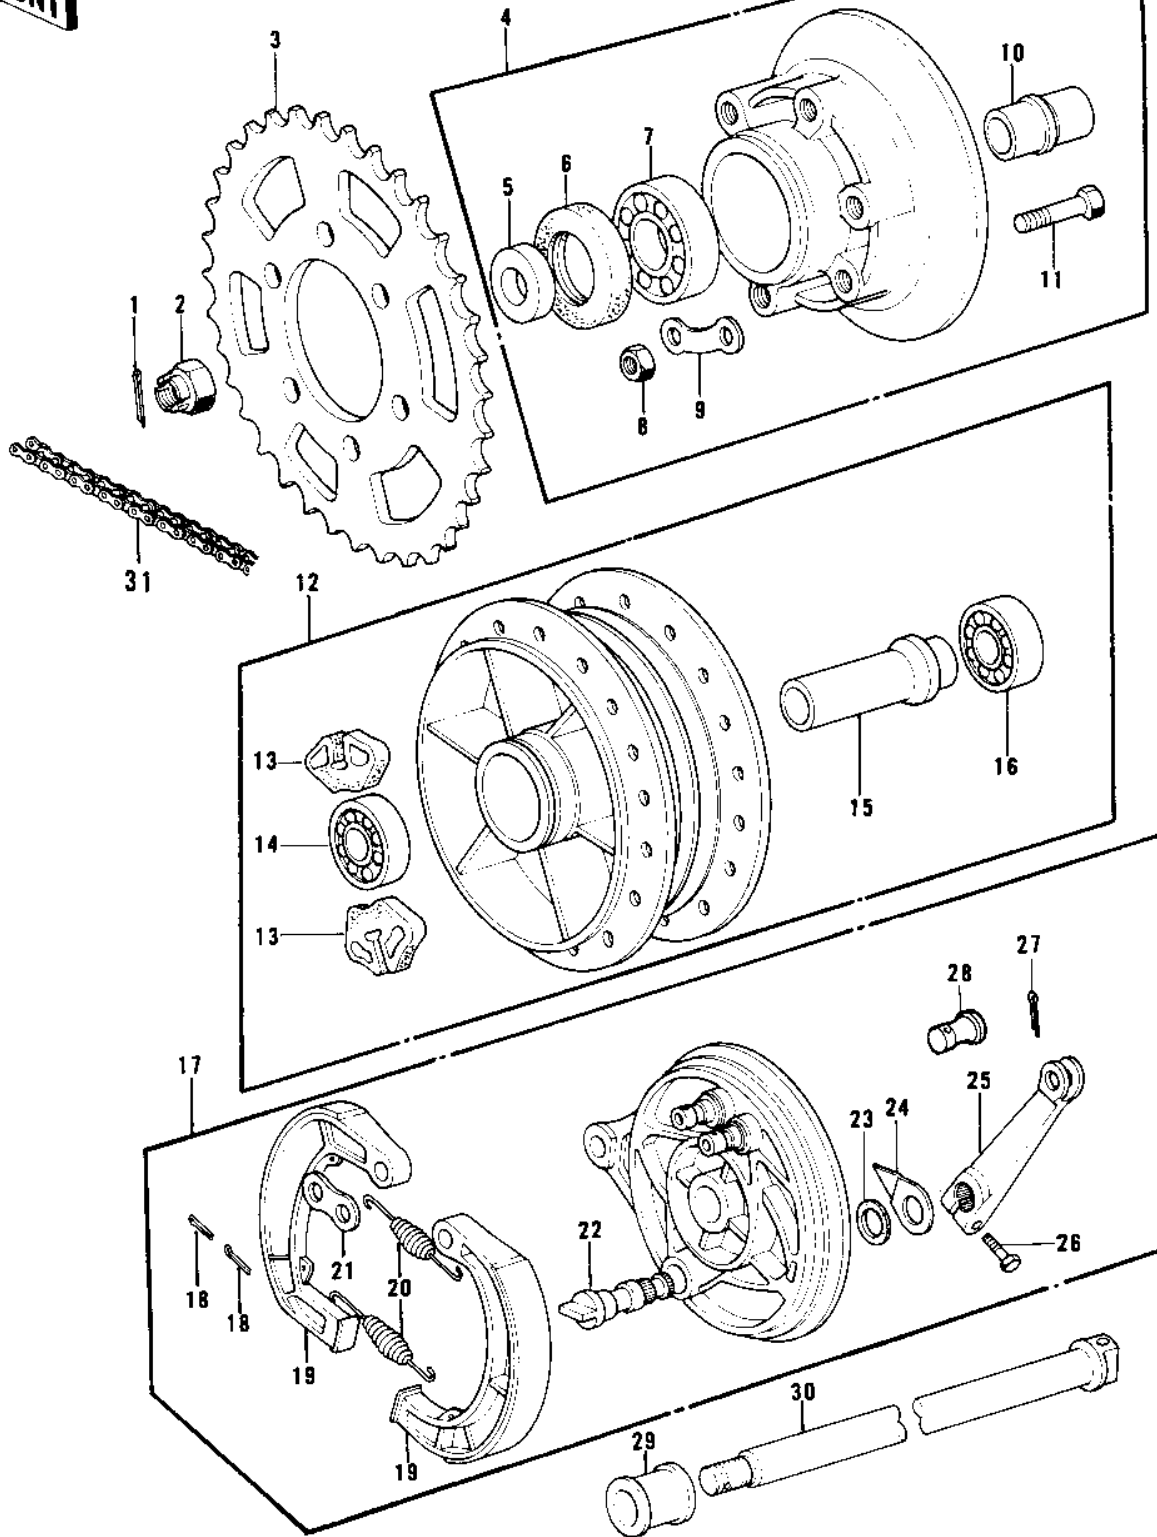

1975 H1-F PARTS DIAGRAM

REAR HUB/BRAKE/CHAIN (73-'75 D/E/F & 7)

1975 H1-F PARTS LIST

REAR HUB/BRAKE/CHAIN ('73-'75 D/E/F & '7

ITEM NAME	PART NUMBER	QUANTITY
PIN-COTTER,4.0X35 (Ref # 1)	550D4035	1
NUT CASTLE,16MM (Ref # 2)	92015-055	1
REAR SPROCKET 45T (Ref # 3)	42041-046	1
RR SPROCKET 43T (OPT) (Ref # 3)	42041-047	(1
RR SPROCKET 47T (OPT) (Ref # 3)	42041-077	(1
COUPLING ASSY,RR HUB (Ref # 4)	42008-014	1
COLLAR,RR AXLE SLEEVE (Ref # 5)	42037-022	1
OIL SEAL (Ref # 6)	92050-027	1
BEARING BALL #6305 (Ref # 7)	601B6305	1
NUT 10MM (Ref # 8)	42045-005	6
WASHER LOCK (Ref # 9)	92088-007	3
SLEEVE,RR HUB COUPLNG (Ref # 10)	42036-014	1
BOLT-REAR SPROCKET (Ref # 11)	92003-087	6
DRUM ASSY,RR BK,BUFF (Ref # 12)	42005-015-80	1
DAMPER REAR HUB SHOCK (Ref # 13)	42014-014	6
BEARING BALL #6303Z (Ref # 14)	601B6303Z	1
SPACER RR HUB BEARING (Ref # 15)	42010-014	1
BEARING BALL #6205Z (Ref # 16)	601B6205Z	1
PANEL-ASY,RR BRK,BUFF (Ref # 17)	42006-031-80	1
PANEL-ASY,RR BRK,BUFF (Ref # 17)	42006-061-80	1
PIN COTTER 3.0X25 (Ref # 18)	550D3025	2
SHOE,BRAKE (Ref # 19)	41048-013	2
SPRING,BRAKE SHOE (Ref # 20)	41049-012	2
SPRING,BRAKE SHOE (Ref # 20)	41049-012	2
WASHER-BRAKE SHOE (Ref # 21)	41045-006	1
CAM SHAFT-BRAKE (Ref # 22)	41050-011	1
CAM SHAFT,BRAKE (Ref # 22)	41050-017	1
DUST SHIELD-BRAKE CAM (Ref # 23)	41051-003	1
INDICATOR,BRAKE SHOE (Ref # 24)	41085-004	1

1975 H1-F PARTS LIST

REAR HUB/BRAKE/CHAIN ('73-'75 D/E/F & '7

ITEM NAME	PART NUMBER	QUANTITY
LEVER,REAR BRAKE CAM (Ref # 25)	42029-024	1
BOLT-SMALL-UPSET 8X25 (Ref # 26)	115G0825	1
PIN COTTER 2.5X25 (Ref # 27)	550D2525	1
PIN (Ref # 28)	92043-093	1
COLLAR REAR AXLE (Ref # 29)	42032-017	1
AXLE,REAR (Ref # 30)	42031-042	1
AXLE,REAR (Ref # 30)	42031-053	1
DR CHAIN 530X106 H1D (Ref # 31)	92057-038	1
CHAIN,530X106 SH-D (Ref # 31)	92057-1044	1
CHAIN,530X106 SH-D (Ref # 31)	92057-1044	1