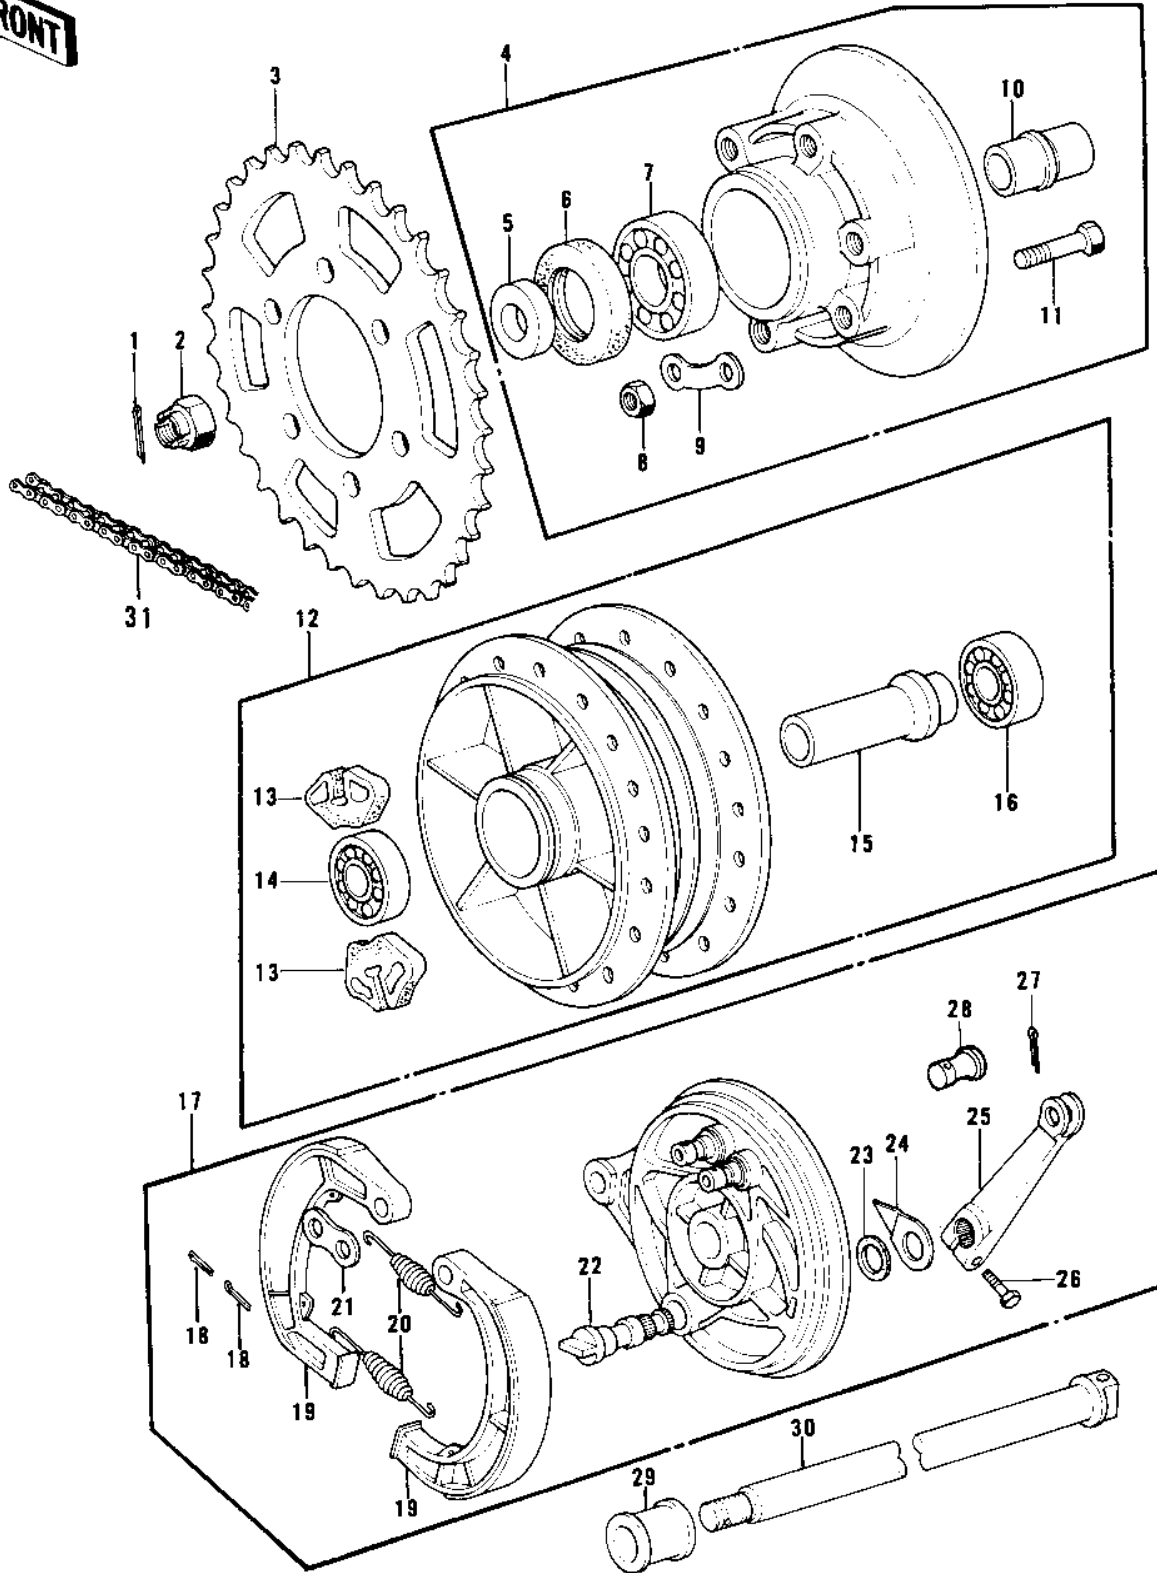

# 1975 H1-F PARTS DIAGRAM

REAR HUB/BRAKE/CHAIN (73-'75 D/E/F & 7)

# 1975 H1-F PARTS LIST

REAR HUB/BRAKE/CHAIN ('73-'75 D/E/F & '7

ITEM NAME	PART NUMBER	QUANTITY
PIN-COTTER,4.0X35 (Ref # 1)	550D4035	1
NUT CASTLE,16MM (Ref # 2)	92015-055	1
REAR SPROCKET 45T (Ref # 3)	42041-046	1
RR SPROCKET 43T (OPT) (Ref # 3)	42041-047	(1
RR SPROCKET 47T (OPT) (Ref # 3)	42041-077	(1
COUPLING ASSY,RR HUB (Ref # 4)	42008-014	1
COLLAR,RR AXLE SLEEVE (Ref # 5)	42037-022	1
OIL SEAL (Ref # 6)	92050-027	1
BEARING BALL #6305 (Ref # 7)	601B6305	1
NUT 10MM (Ref # 8)	42045-005	6
WASHER LOCK (Ref # 9)	92088-007	3
SLEEVE,RR HUB COUPLNG (Ref # 10)	42036-014	1
BOLT-REAR SPROCKET (Ref # 11)	92003-087	6
DRUM ASSY,RR BK,BUFF (Ref # 12)	42005-015-80	1
DAMPER REAR HUB SHOCK (Ref # 13)	42014-014	6
BEARING BALL #6303Z (Ref # 14)	601B6303Z	1
SPACER RR HUB BEARING (Ref # 15)	42010-014	1
BEARING BALL #6205Z (Ref # 16)	601B6205Z	1
PANEL-ASY,RR BRK,BUFF (Ref # 17)	42006-031-80	1
PANEL-ASY,RR BRK,BUFF (Ref # 17)	42006-061-80	1
PIN COTTER 3.0X25 (Ref # 18)	550D3025	2
SHOE,BRAKE (Ref # 19)	41048-013	2
SPRING,BRAKE SHOE (Ref # 20)	41049-012	2
SPRING,BRAKE SHOE (Ref # 20)	41049-012	2
WASHER-BRAKE SHOE (Ref # 21)	41045-006	1
CAM SHAFT-BRAKE (Ref # 22)	41050-011	1
CAM SHAFT,BRAKE (Ref # 22)	41050-017	1
DUST SHIELD-BRAKE CAM (Ref # 23)	41051-003	1
INDICATOR,BRAKE SHOE (Ref # 24)	41085-004	1

## 1975 H1-F PARTS LIST

REAR HUB/BRAKE/CHAIN ('73-'75 D/E/F & '7

ITEM NAME	PART NUMBER	QUANTITY
LEVER,REAR BRAKE CAM (Ref # 25)	42029-024	1
BOLT-SMALL-UPSET 8X25 (Ref # 26)	115G0825	1
PIN COTTER 2.5X25 (Ref # 27)	550D2525	1
PIN (Ref # 28)	92043-093	1
COLLAR REAR AXLE (Ref # 29)	42032-017	1
AXLE,REAR (Ref # 30)	42031-042	1
AXLE,REAR (Ref # 30)	42031-053	1
DR CHAIN 530X106 H1D (Ref # 31)	92057-038	1
CHAIN,530X106 SH-D (Ref # 31)	92057-1044	1
CHAIN,530X106 SH-D (Ref # 31)	92057-1044	1