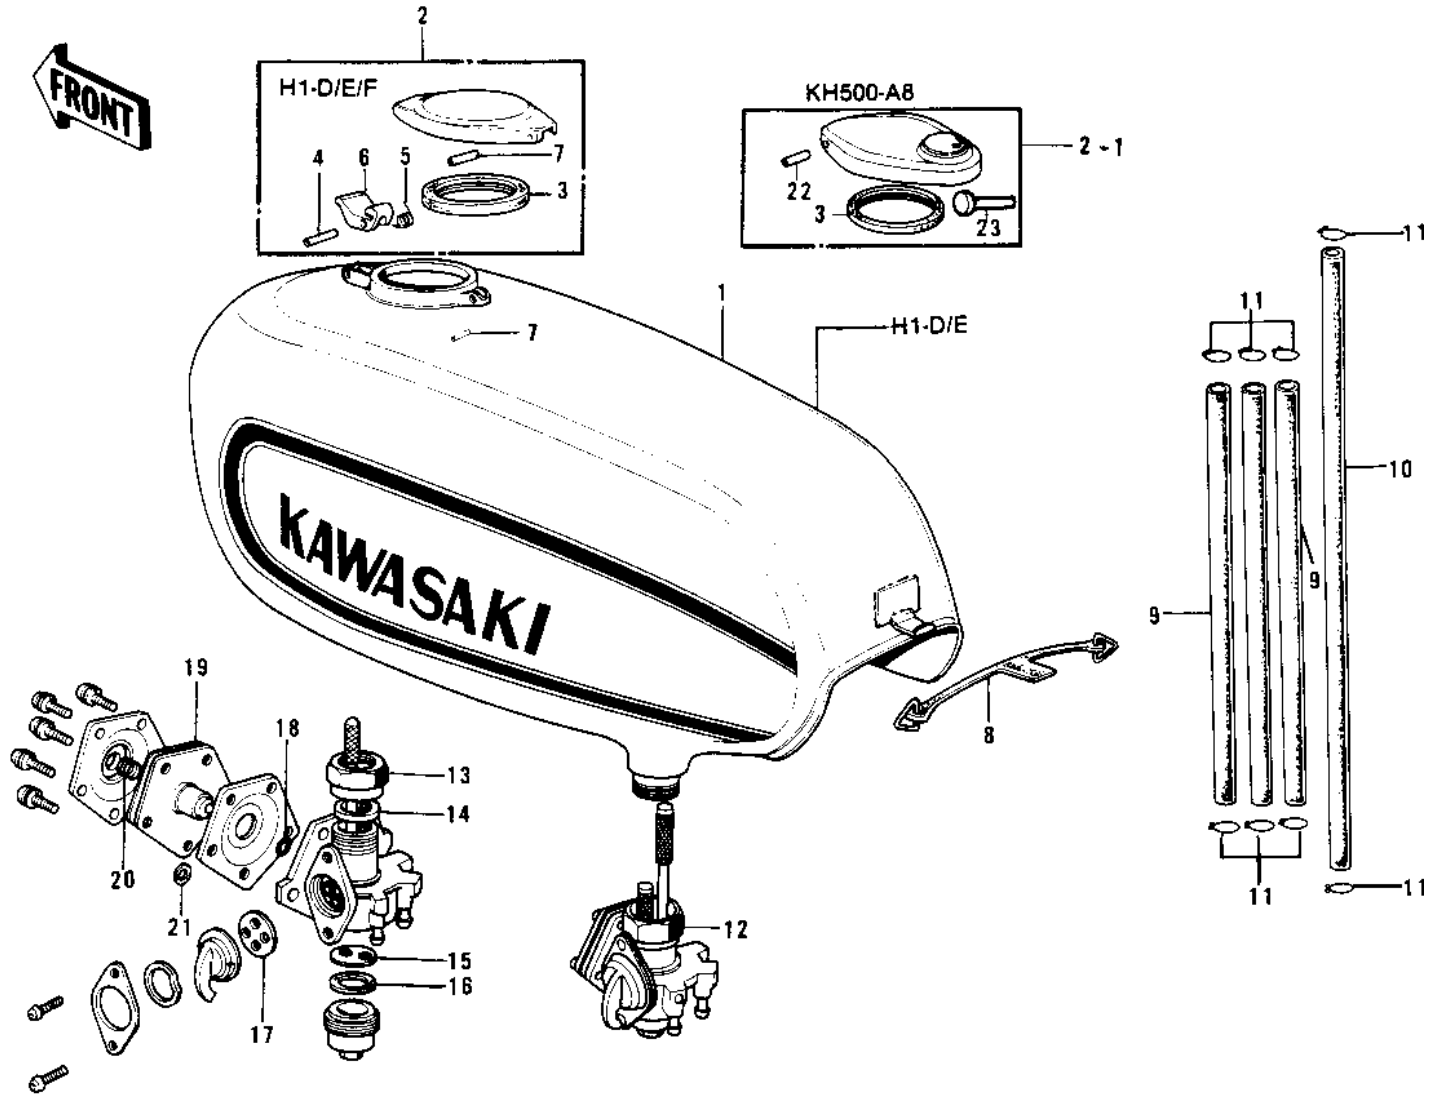

1969 Mach III PARTS DIAGRAM

FUEL TANK ('73-'75 D/E/F & '76 A8)

1969 Mach III PARTS LIST

FUEL TANK ('73-'75 D/E/F & '76 A8)

ITEM NAME	PART NUMBER	QUANTITY
TANK-FUEL,C.LIME (Ref # 1)	51001-082-77	1
TANK-FUEL,C.RED (Ref # 1)	51001-082-1X	1
TANK-FUEL,C.LIME (Ref # 1)	51001-082-1Y	1
TANK-FUEL,C.BLUE (Ref # 1)	51001-082-2W	1
TANK-FUEL,C.GOLD (Ref # 1)	51001-082-2X	1
TANK-FUEL,D.BURGUNDY (Ref # 1)	51001-108-3T	1
TANK-FUEL,COPPER (Ref # 1)	51001-108-3U	1
CAP ASSY,FUEL TANK (Ref # 2)	51048-007	1
CAP,FUEL TANK (Ref # 2-1)	51048-012	1
GASKET-FUEL TANK CAP (Ref # 3)	51059-008	1
PIN,TANK CAP (Ref # 4)	92043-091	1
SPRING-HOOK (Ref # 5)	51053-003	1
HOOK,FUEL TANK CAP (Ref # 6)	51063-002	1
PIN,TANK CAP FIT (Ref # 7)	92043-096	2
BAND-FUEL TANK (Ref # 8)	92072-050	1
PIPE FUEL TANK CONECT (Ref # 9)	51047-001	3
TUBE,4.5X9X380 (Ref # 9)	92059-1691	3
PIPE OIL TANK (Ref # 10)	92059-008	1
PIPE-FUEL (Ref # 10)	92059-073	1
CLAMP FUEL PIPE (Ref # 11)	92037-010	8
COCK ASSY,FUEL (Ref # 12)	51023-040	1
NUT FUEL COCK JOINT (Ref # 13)	51035-005	1
GASKET FUEL COCK JONT (Ref # 14)	92065-054	1
STRAINER FUEL (Ref # 15)	51038-005	1
GASKET FUEL COCK CUP (Ref # 16)	51037-007	1
GASKET FUEL COCK LEV (Ref # 17)	92065-055	1
"O" RING (Ref # 18)	92055-044	1
DIAPHRAGM ASSY (Ref # 19)	51069-001	1
SPRING DIAPHRAGM (Ref # 20)	92081-048	1

1969 Mach III PARTS LIST

FUEL TANK ('73-'75 D/E/F & '76 A8)

ITEM NAME	PART NUMBER	QUANTITY
GASKET (Ref # 21)	92065-052	1
PIN,CAP HINGE (Ref # 22)	92043-127	1
PIN,HOOK (Ref # 23)	92043-126	1