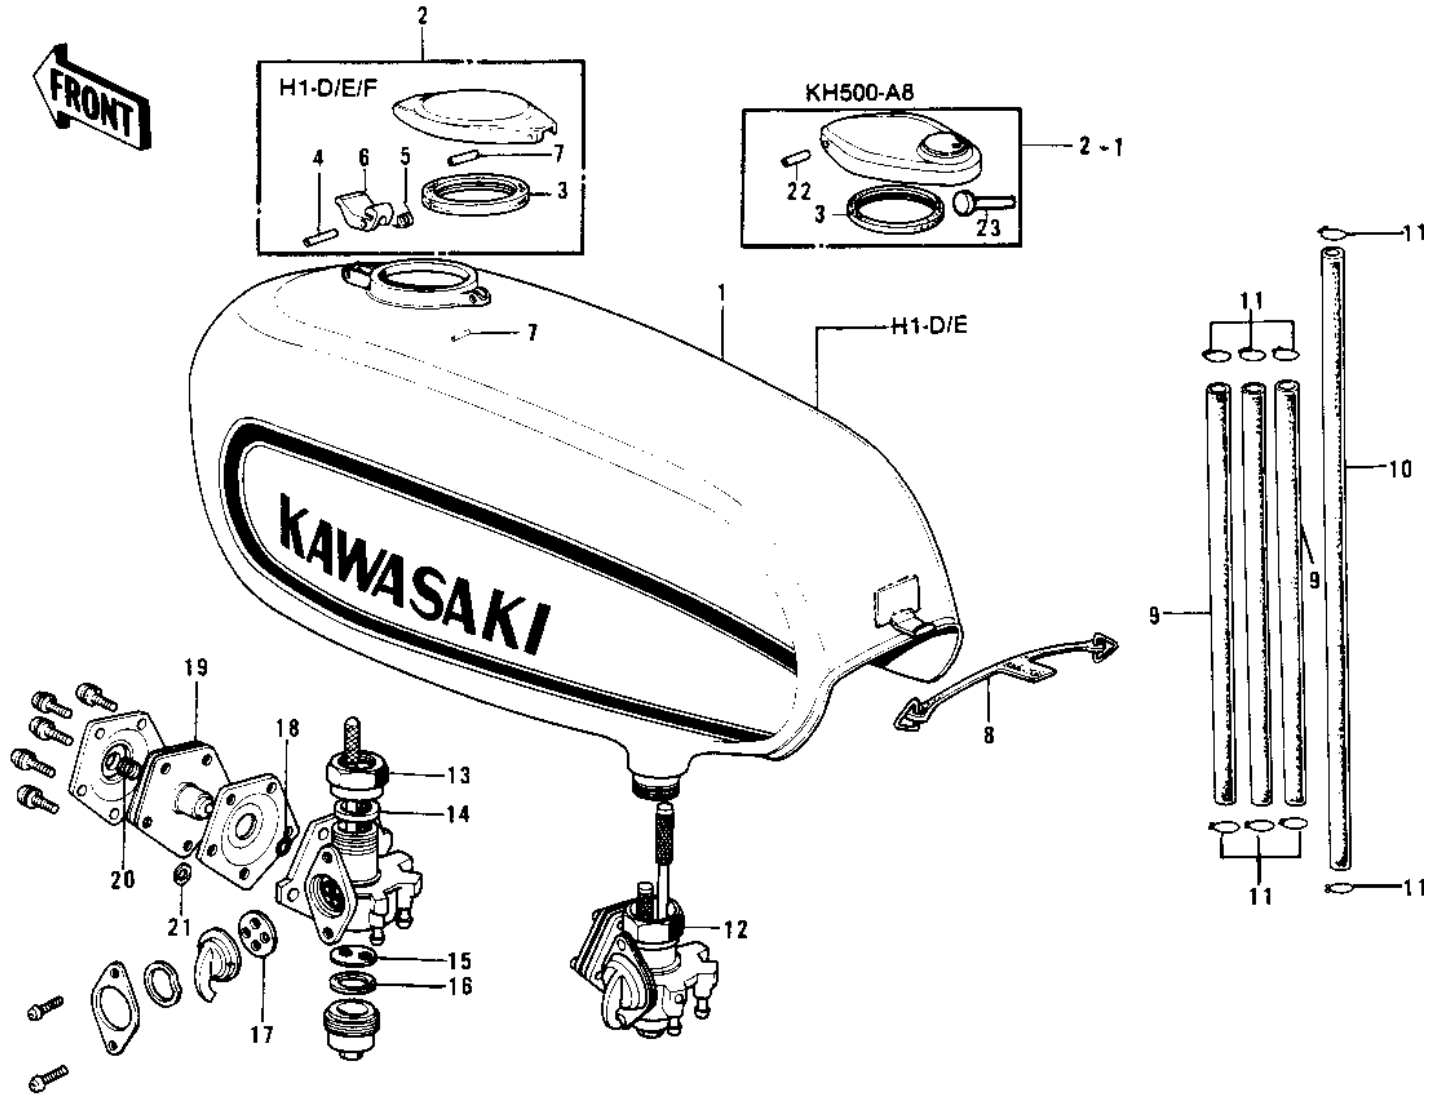

# 1971 H1-B PARTS DIAGRAM

FUEL TANK ('73-'75 D/E/F & '76 A8)

# 1971 H1-B PARTS LIST

FUEL TANK ('73-'75 D/E/F & '76 A8)

ITEM NAME	PART NUMBER	QUANTITY
TANK-FUEL,C.LIME (Ref # 1)	51001-082-77	1
TANK-FUEL,C.RED (Ref # 1)	51001-082-1X	1
TANK-FUEL,C.LIME (Ref # 1)	51001-082-1Y	1
TANK-FUEL,C.BLUE (Ref # 1)	51001-082-2W	1
TANK-FUEL,C.GOLD (Ref # 1)	51001-082-2X	1
TANK-FUEL,D.BURGUNDY (Ref # 1)	51001-108-3T	1
TANK-FUEL,COPPER (Ref # 1)	51001-108-3U	1
CAP ASSY,FUEL TANK (Ref # 2)	51048-007	1
CAP,FUEL TANK (Ref # 2-1)	51048-012	1
GASKET-FUEL TANK CAP (Ref # 3)	51059-008	1
PIN,TANK CAP (Ref # 4)	92043-091	1
SPRING-HOOK (Ref # 5)	51053-003	1
HOOK,FUEL TANK CAP (Ref # 6)	51063-002	1
PIN,TANK CAP FIT (Ref # 7)	92043-096	2
BAND-FUEL TANK (Ref # 8)	92072-050	1
PIPE FUEL TANK CONECT (Ref # 9)	51047-001	3
TUBE,4.5X9X380 (Ref # 9)	92059-1691	3
PIPE OIL TANK (Ref # 10)	92059-008	1
PIPE-FUEL (Ref # 10)	92059-073	1
CLAMP FUEL PIPE (Ref # 11)	92037-010	8
COCK ASSY,FUEL (Ref # 12)	51023-040	1
NUT FUEL COCK JOINT (Ref # 13)	51035-005	1
GASKET FUEL COCK JONT (Ref # 14)	92065-054	1
STRAINER FUEL (Ref # 15)	51038-005	1
GASKET FUEL COCK CUP (Ref # 16)	51037-007	1
GASKET FUEL COCK LEV (Ref # 17)	92065-055	1
"O" RING (Ref # 18)	92055-044	1
DIAPHRAGM ASSY (Ref # 19)	51069-001	1
SPRING DIAPHRAGM (Ref # 20)	92081-048	1

# 1971 H1-B PARTS LIST

FUEL TANK ('73-'75 D/E/F & '76 A8)

ITEM NAME	PART NUMBER	QUANTITY
GASKET (Ref # 21)	92065-052	1
PIN,CAP HINGE (Ref # 22)	92043-127	1
PIN,HOOK (Ref # 23)	92043-126	1