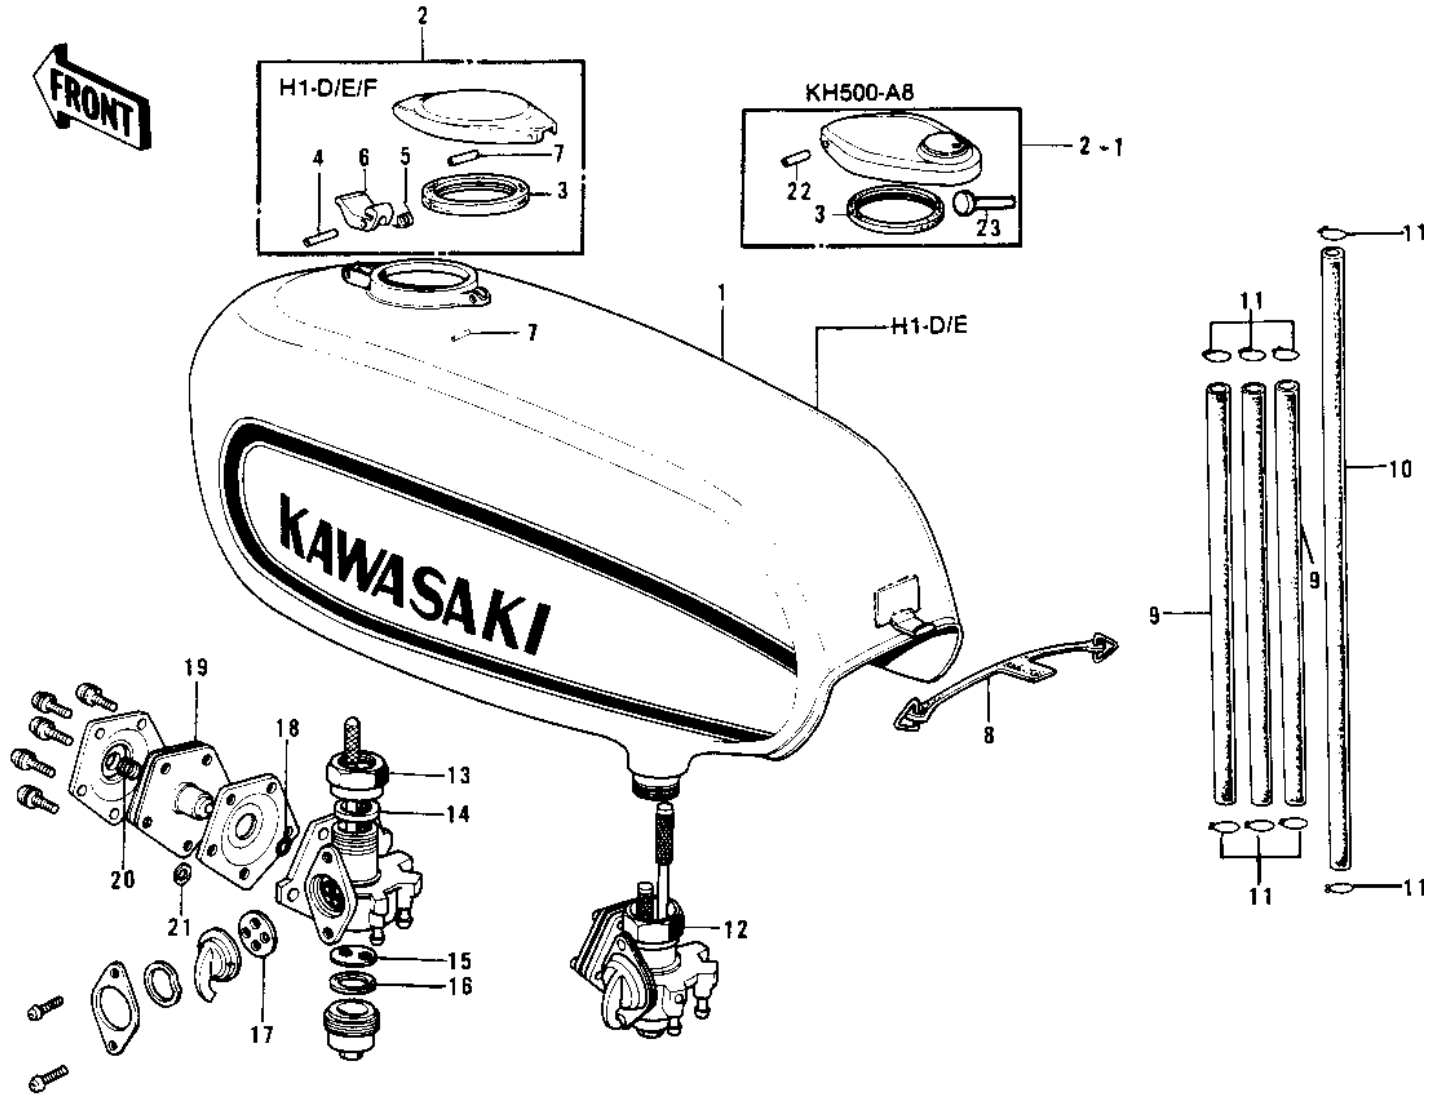

1973 H1-D PARTS DIAGRAM

FUEL TANK ('73-'75 D/E/F & '76 A8)

1973 H1-D PARTS LIST

FUEL TANK ('73-'75 D/E/F & '76 A8)

ITEM NAME	PART NUMBER	QUANTITY
TANK-FUEL,C.LIME (Ref # 1)	51001-082-77	1
TANK-FUEL,C.RED (Ref # 1)	51001-082-1X	1
TANK-FUEL,C.LIME (Ref # 1)	51001-082-1Y	1
TANK-FUEL,C.BLUE (Ref # 1)	51001-082-2W	1
TANK-FUEL,C.GOLD (Ref # 1)	51001-082-2X	1
TANK-FUEL,D.BURGUNDY (Ref # 1)	51001-108-3T	1
TANK-FUEL,COPPER (Ref # 1)	51001-108-3U	1
CAP ASSY,FUEL TANK (Ref # 2)	51048-007	1
CAP,FUEL TANK (Ref # 2-1)	51048-012	1
GASKET-FUEL TANK CAP (Ref # 3)	51059-008	1
PIN,TANK CAP (Ref # 4)	92043-091	1
SPRING-HOOK (Ref # 5)	51053-003	1
HOOK,FUEL TANK CAP (Ref # 6)	51063-002	1
PIN,TANK CAP FIT (Ref # 7)	92043-096	2
BAND-FUEL TANK (Ref # 8)	92072-050	1
PIPE FUEL TANK CONECT (Ref # 9)	51047-001	3
TUBE,4.5X9X380 (Ref # 9)	92059-1691	3
PIPE OIL TANK (Ref # 10)	92059-008	1
PIPE-FUEL (Ref # 10)	92059-073	1
CLAMP FUEL PIPE (Ref # 11)	92037-010	8
COCK ASSY,FUEL (Ref # 12)	51023-040	1
NUT FUEL COCK JOINT (Ref # 13)	51035-005	1
GASKET FUEL COCK JONT (Ref # 14)	92065-054	1
STRAINER FUEL (Ref # 15)	51038-005	1
GASKET FUEL COCK CUP (Ref # 16)	51037-007	1
GASKET FUEL COCK LEV (Ref # 17)	92065-055	1
"O" RING (Ref # 18)	92055-044	1
DIAPHRAGM ASSY (Ref # 19)	51069-001	1
SPRING DIAPHRAGM (Ref # 20)	92081-048	1

1973 H1-D PARTS LIST

FUEL TANK ('73-'75 D/E/F & '76 A8)

ITEM NAME	PART NUMBER	QUANTITY
GASKET (Ref # 21)	92065-052	1
PIN,CAP HINGE (Ref # 22)	92043-127	1
PIN,HOOK (Ref # 23)	92043-126	1