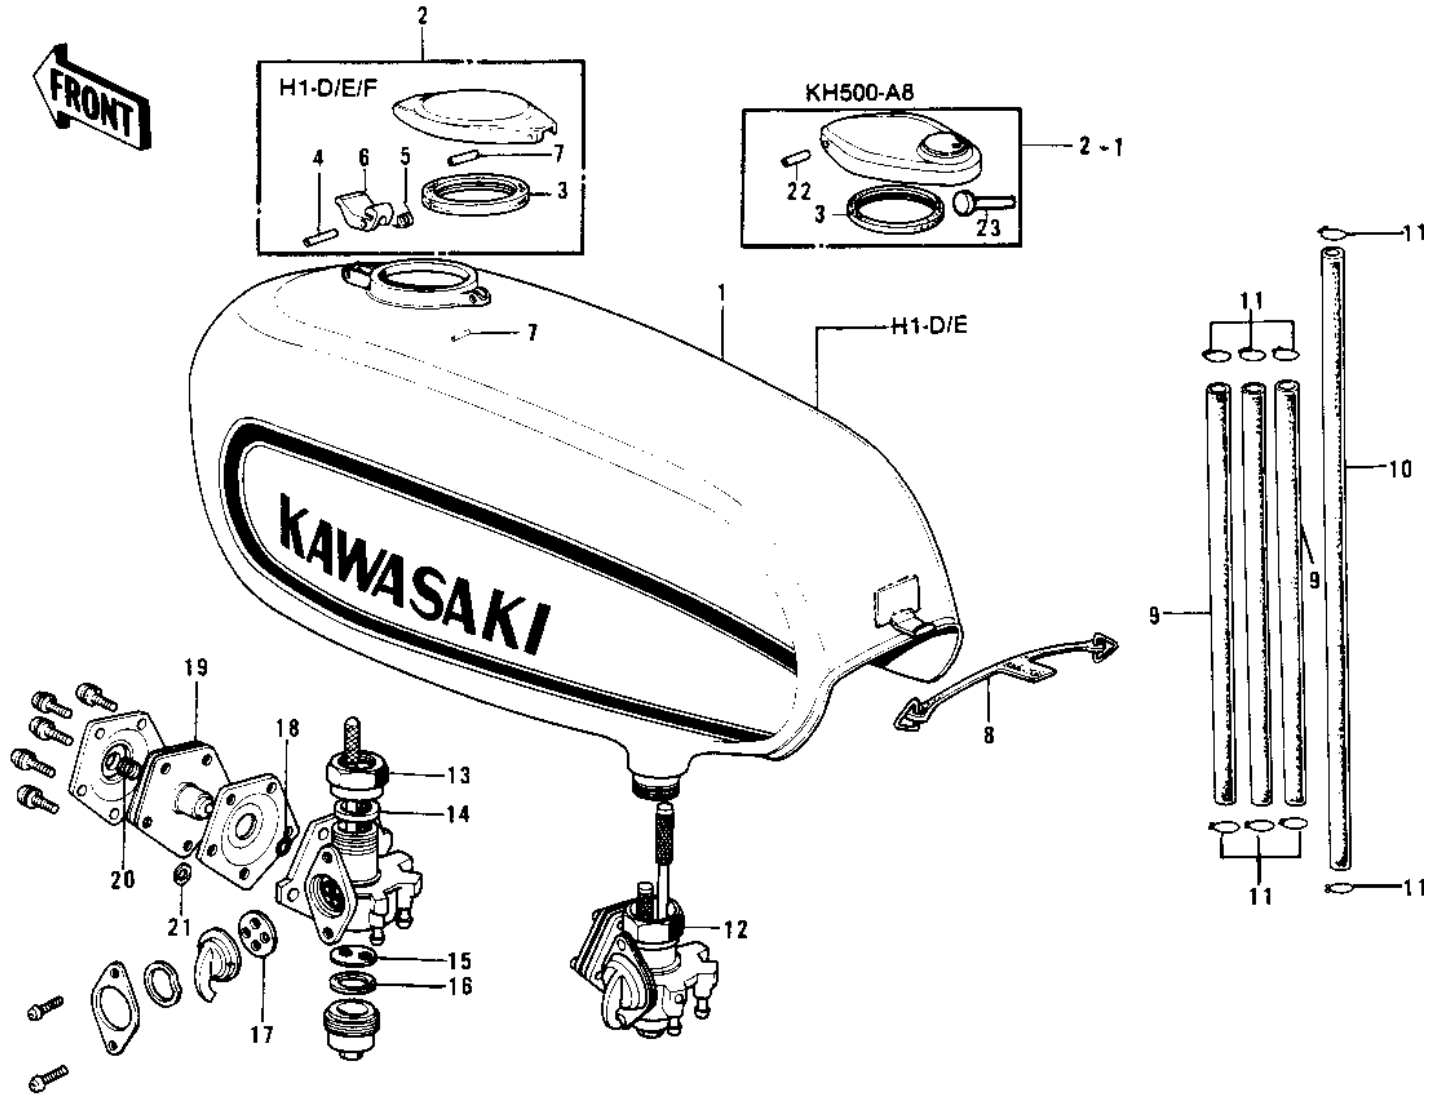

1974 H1-E PARTS DIAGRAM

FUEL TANK ('73-'75 D/E/F & '76 A8)

1974 H1-E PARTS LIST

FUEL TANK ('73-'75 D/E/F & '76 A8)

ITEM NAME	PART NUMBER	QUANTITY
TANK-FUEL,C.LIME (Ref # 1)	51001-082-77	1
TANK-FUEL,C.RED (Ref # 1)	51001-082-1X	1
TANK-FUEL,C.LIME (Ref # 1)	51001-082-1Y	1
TANK-FUEL,C.BLUE (Ref # 1)	51001-082-2W	1
TANK-FUEL,C.GOLD (Ref # 1)	51001-082-2X	1
TANK-FUEL,D.BURGUNDY (Ref # 1)	51001-108-3T	1
TANK-FUEL,COPPER (Ref # 1)	51001-108-3U	1
CAP ASSY,FUEL TANK (Ref # 2)	51048-007	1
CAP,FUEL TANK (Ref # 2-1)	51048-012	1
GASKET-FUEL TANK CAP (Ref # 3)	51059-008	1
PIN,TANK CAP (Ref # 4)	92043-091	1
SPRING-HOOK (Ref # 5)	51053-003	1
HOOK,FUEL TANK CAP (Ref # 6)	51063-002	1
PIN,TANK CAP FIT (Ref # 7)	92043-096	2
BAND-FUEL TANK (Ref # 8)	92072-050	1
PIPE FUEL TANK CONECT (Ref # 9)	51047-001	3
TUBE,4.5X9X380 (Ref # 9)	92059-1691	3
PIPE OIL TANK (Ref # 10)	92059-008	1
PIPE-FUEL (Ref # 10)	92059-073	1
CLAMP FUEL PIPE (Ref # 11)	92037-010	8
COCK ASSY,FUEL (Ref # 12)	51023-040	1
NUT FUEL COCK JOINT (Ref # 13)	51035-005	1
GASKET FUEL COCK JONT (Ref # 14)	92065-054	1
STRAINER FUEL (Ref # 15)	51038-005	1
GASKET FUEL COCK CUP (Ref # 16)	51037-007	1
GASKET FUEL COCK LEV (Ref # 17)	92065-055	1
"O" RING (Ref # 18)	92055-044	1
DIAPHRAGM ASSY (Ref # 19)	51069-001	1
SPRING DIAPHRAGM (Ref # 20)	92081-048	1

1974 H1-E PARTS LIST

FUEL TANK ('73-'75 D/E/F & '76 A8)

ITEM NAME	PART NUMBER	QUANTITY
GASKET (Ref # 21)	92065-052	1
PIN,CAP HINGE (Ref # 22)	92043-127	1
PIN,HOOK (Ref # 23)	92043-126	1