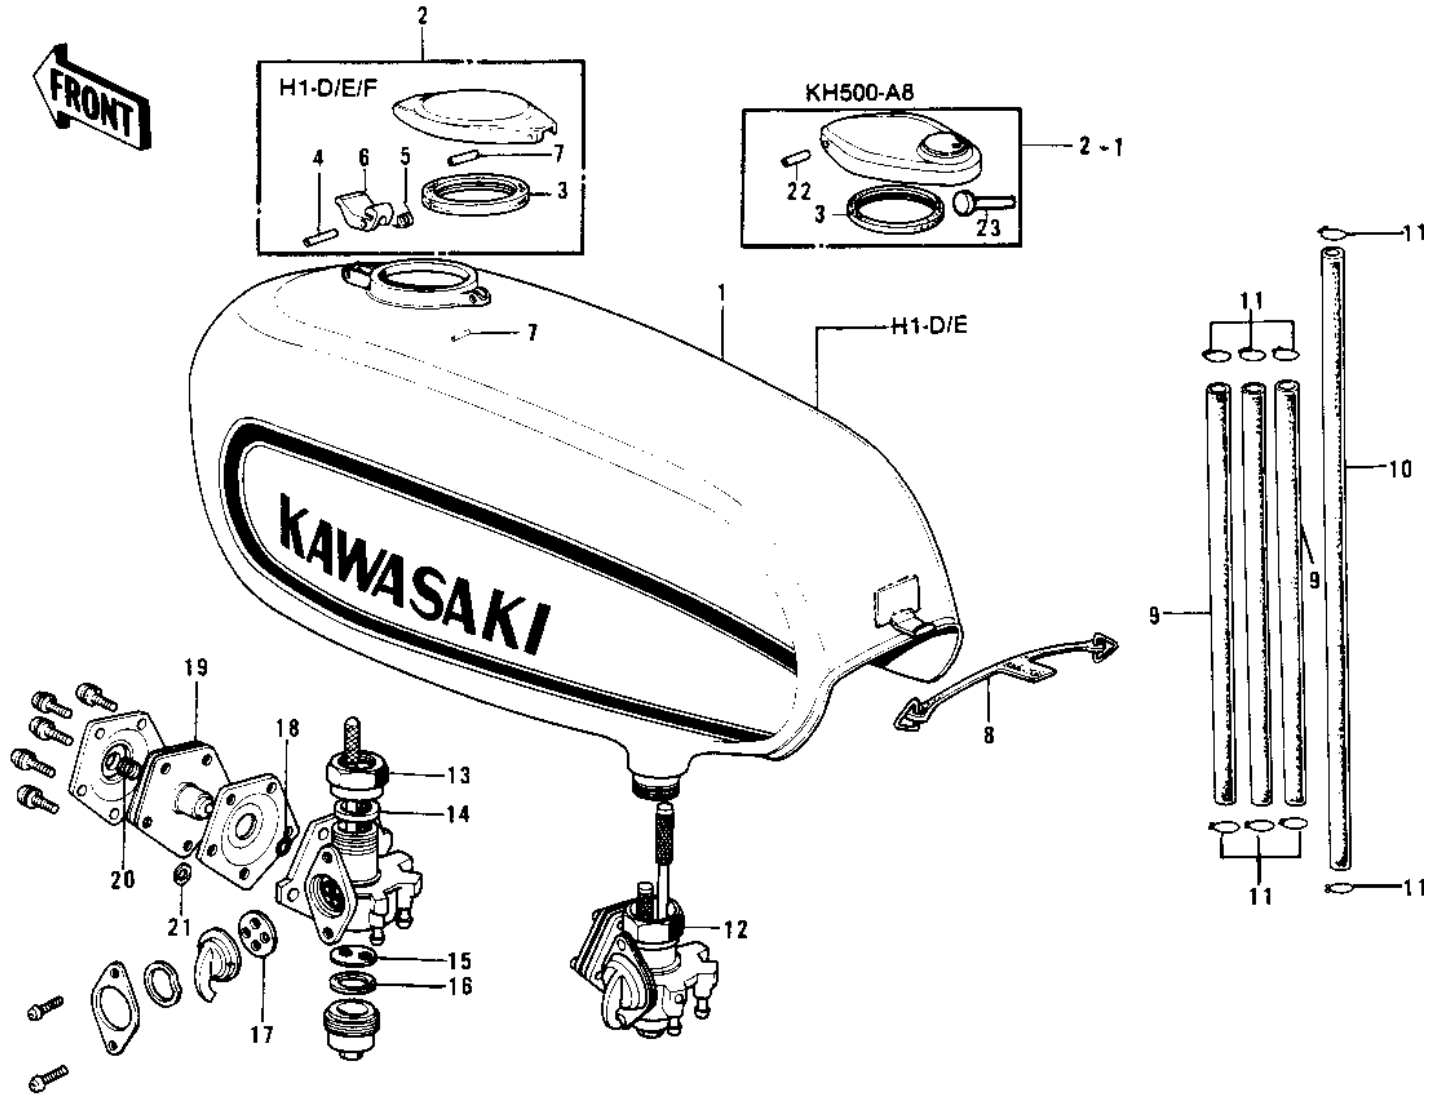

1975 H1-F PARTS DIAGRAM

FUEL TANK ('73-'75 D/E/F & '76 A8)

1975 H1-F PARTS LIST

FUEL TANK ('73-'75 D/E/F & '76 A8)

ITEM NAME	PART NUMBER	QUANTITY
TANK-FUEL,C.LIME (Ref # 1)	51001-082-77	1
TANK-FUEL,C.RED (Ref # 1)	51001-082-1X	1
TANK-FUEL,C.LIME (Ref # 1)	51001-082-1Y	1
TANK-FUEL,C.BLUE (Ref # 1)	51001-082-2W	1
TANK-FUEL,C.GOLD (Ref # 1)	51001-082-2X	1
TANK-FUEL,D.BURGUNDY (Ref # 1)	51001-108-3T	1
TANK-FUEL,COPPER (Ref # 1)	51001-108-3U	1
CAP ASSY,FUEL TANK (Ref # 2)	51048-007	1
CAP,FUEL TANK (Ref # 2-1)	51048-012	1
GASKET-FUEL TANK CAP (Ref # 3)	51059-008	1
PIN,TANK CAP (Ref # 4)	92043-091	1
SPRING-HOOK (Ref # 5)	51053-003	1
HOOK,FUEL TANK CAP (Ref # 6)	51063-002	1
PIN,TANK CAP FIT (Ref # 7)	92043-096	2
BAND-FUEL TANK (Ref # 8)	92072-050	1
PIPE FUEL TANK CONECT (Ref # 9)	51047-001	3
TUBE,4.5X9X380 (Ref # 9)	92059-1691	3
PIPE OIL TANK (Ref # 10)	92059-008	1
PIPE-FUEL (Ref # 10)	92059-073	1
CLAMP FUEL PIPE (Ref # 11)	92037-010	8
COCK ASSY,FUEL (Ref # 12)	51023-040	1
NUT FUEL COCK JOINT (Ref # 13)	51035-005	1
GASKET FUEL COCK JONT (Ref # 14)	92065-054	1
STRAINER FUEL (Ref # 15)	51038-005	1
GASKET FUEL COCK CUP (Ref # 16)	51037-007	1
GASKET FUEL COCK LEV (Ref # 17)	92065-055	1
"O" RING (Ref # 18)	92055-044	1
DIAPHRAGM ASSY (Ref # 19)	51069-001	1
SPRING DIAPHRAGM (Ref # 20)	92081-048	1

1975 H1-F PARTS LIST

FUEL TANK ('73-'75 D/E/F & '76 A8)

ITEM NAME	PART NUMBER	QUANTITY
GASKET (Ref # 21)	92065-052	1
PIN,CAP HINGE (Ref # 22)	92043-127	1
PIN,HOOK (Ref # 23)	92043-126	1