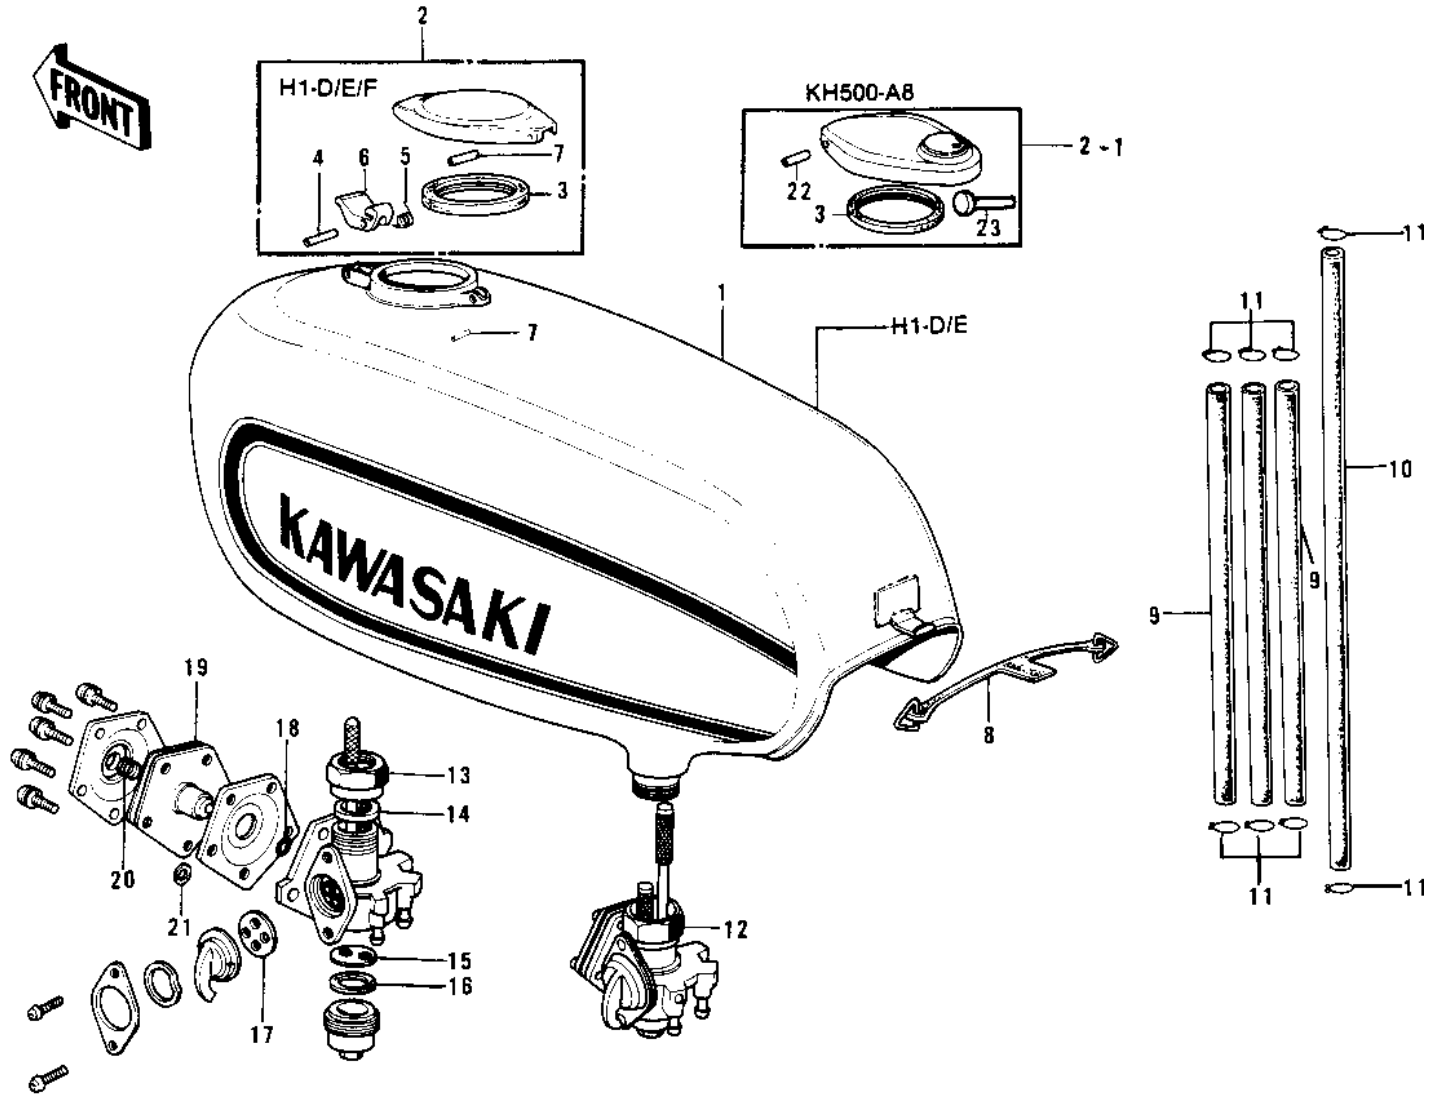

# 1975 H1-F PARTS DIAGRAM

FUEL TANK ('73-'75 D/E/F & '76 A8)

# 1975 H1-F PARTS LIST

FUEL TANK ('73-'75 D/E/F & '76 A8)

ITEM NAME	PART NUMBER	QUANTITY
TANK-FUEL,C.LIME (Ref # 1)	51001-082-77	1
TANK-FUEL,C.RED (Ref # 1)	51001-082-1X	1
TANK-FUEL,C.LIME (Ref # 1)	51001-082-1Y	1
TANK-FUEL,C.BLUE (Ref # 1)	51001-082-2W	1
TANK-FUEL,C.GOLD (Ref # 1)	51001-082-2X	1
TANK-FUEL,D.BURGUNDY (Ref # 1)	51001-108-3T	1
TANK-FUEL,COPPER (Ref # 1)	51001-108-3U	1
CAP ASSY,FUEL TANK (Ref # 2)	51048-007	1
CAP,FUEL TANK (Ref # 2-1)	51048-012	1
GASKET-FUEL TANK CAP (Ref # 3)	51059-008	1
PIN,TANK CAP (Ref # 4)	92043-091	1
SPRING-HOOK (Ref # 5)	51053-003	1
HOOK,FUEL TANK CAP (Ref # 6)	51063-002	1
PIN,TANK CAP FIT (Ref # 7)	92043-096	2
BAND-FUEL TANK (Ref # 8)	92072-050	1
PIPE FUEL TANK CONECT (Ref # 9)	51047-001	3
TUBE,4.5X9X380 (Ref # 9)	92059-1691	3
PIPE OIL TANK (Ref # 10)	92059-008	1
PIPE-FUEL (Ref # 10)	92059-073	1
CLAMP FUEL PIPE (Ref # 11)	92037-010	8
COCK ASSY,FUEL (Ref # 12)	51023-040	1
NUT FUEL COCK JOINT (Ref # 13)	51035-005	1
GASKET FUEL COCK JONT (Ref # 14)	92065-054	1
STRAINER FUEL (Ref # 15)	51038-005	1
GASKET FUEL COCK CUP (Ref # 16)	51037-007	1
GASKET FUEL COCK LEV (Ref # 17)	92065-055	1
"O" RING (Ref # 18)	92055-044	1
DIAPHRAGM ASSY (Ref # 19)	51069-001	1
SPRING DIAPHRAGM (Ref # 20)	92081-048	1

# 1975 H1-F PARTS LIST

FUEL TANK ('73-'75 D/E/F & '76 A8)

ITEM NAME	PART NUMBER	QUANTITY
GASKET (Ref # 21)	92065-052	1
PIN,CAP HINGE (Ref # 22)	92043-127	1
PIN,HOOK (Ref # 23)	92043-126	1