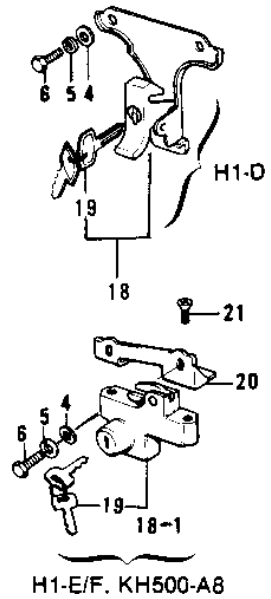

1971 H1-B PARTS DIAGRAM

SEAT/SEAT COVER ('73-'75 D/E/F & '76 A8)