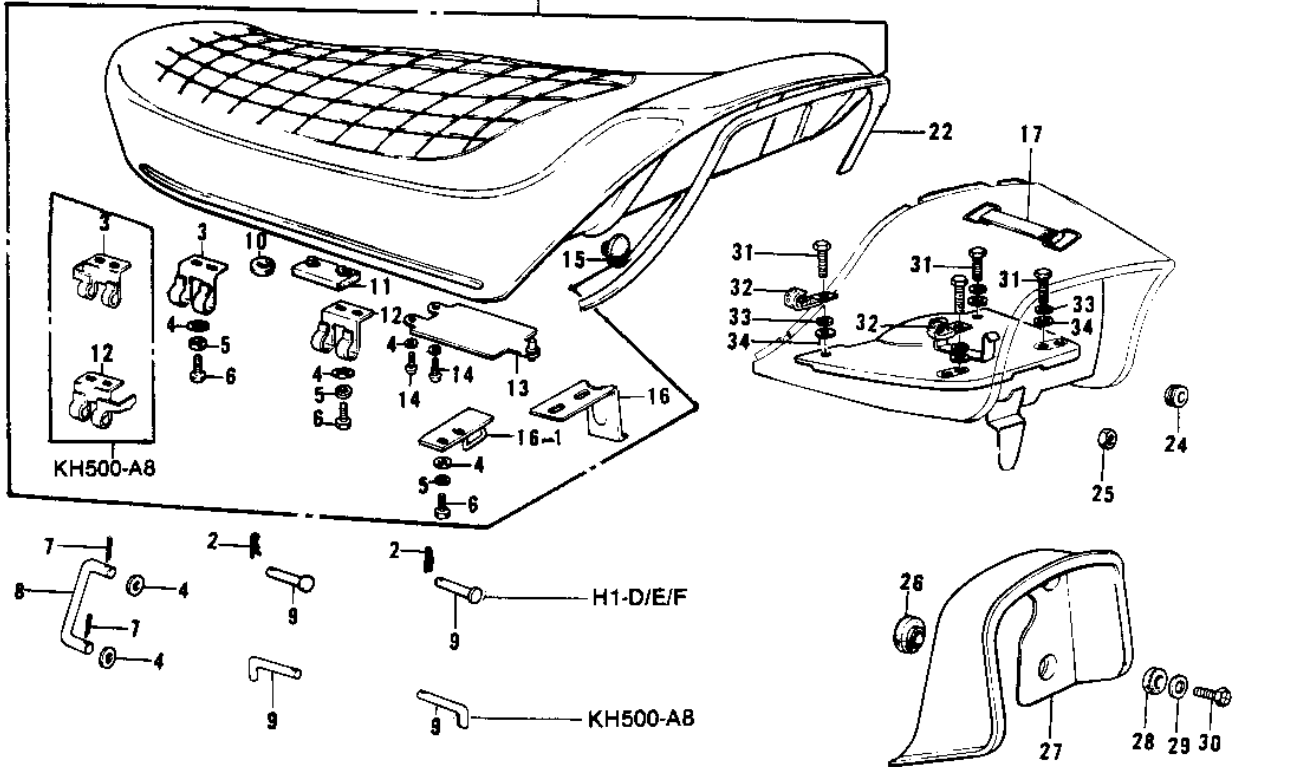

# 1971 H1-B PARTS DIAGRAM

SEAT/SEAT COVER ('73-'75 D/E/F & '76 A8)

# 1971 H1-B PARTS LIST

SEAT/SEAT COVER ('73-'75 D/E/F & '76 A8)

ITEM NAME	PART NUMBER	QUANTITY
SEAT-ASSY,DUAL (Ref # 1)	53001-079	1
SEAT-ASSY,DUAL (Ref # 1)	53001-097	1
SEAT-ASSY,DUAL (Ref # 1)	53001-115	1
COTTER PIN (Ref # 2)	92041-003	2
HINGE-SEAT (Ref # 3)	53009-021	1
HINGE,FRONT (Ref # 3)	53009-033	1
WASHER PLAIN 6MM (Ref # 4)	410B0600	12
WASHER SPRING 6MM (Ref # 5)	461F0600	6
BOLT-UPSET 6X14 (Ref # 6)	112B0614	6
PIN COTTER 1.6X15 (Ref # 7)	550D1615	2
COTTER PIN (Ref # 7)	92041-003	2
PIN,COTER (Ref # 7)	92041-006	2
STAND,SEAT (Ref # 8)	53054-002	1
PIN (Ref # 9)	53011-002	2
PIN,SEAT PIVOT (Ref # 9)	92043-1064	2
PIN,SEAT PIVOT (Ref # 9)	92043-1064	2
GROMMET (Ref # 10)	92071-056	1
DAMPER RUBBER,SEAT (Ref # 11)	92075-139	3
HINGE (Ref # 12)	53009-022	1
HINGE,REAR (Ref # 12)	53009-034	1
CASE (Ref # 13)	32099-011	1
SCREW PAN HEAD 6X14 (Ref # 14)	220B0614	2
DAMPER RUBBER (Ref # 15)	92075-099	1
HOOK (Ref # 16)	53008-018	1
HOOK,SEAT (Ref # 16-1)	53008-025	1
BAND TOOL (Ref # 17)	92072-012	1
HOOK ASSY (Ref # 18)	53045-004	1
LOCK ASSY,SEAT (Ref # 18-1)	53045-013	1
KEY SET,#265 (Ref # 19)	27018-016-65	AR