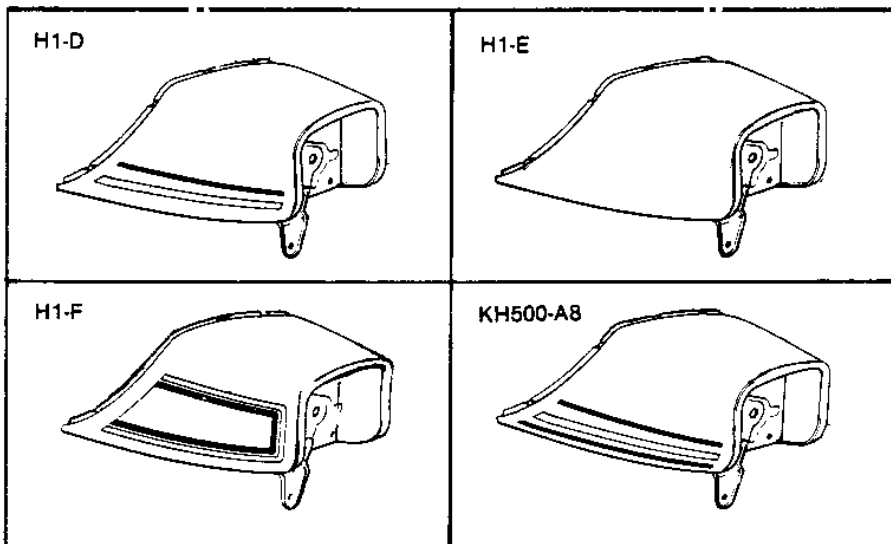

# 1971 H1-B PARTS DIAGRAM

SEAT/SEAT COVER ('73-'75 D/E/F & '76 A8)

# 1971 H1-B PARTS LIST

SEAT/SEAT COVER ('73-'75 D/E/F & '76 A8)

ITEM NAME	PART NUMBER	QUANTITY
SEAT-ASSY,DUAL (Ref # 1)	53001-079	1
SEAT-ASSY,DUAL (Ref # 1)	53001-097	1
SEAT-ASSY,DUAL (Ref # 1)	53001-115	1
COTTER PIN (Ref # 2)	92041-003	2
HINGE-SEAT (Ref # 3)	53009-021	1
HINGE,FRONT (Ref # 3)	53009-033	1
WASHER PLAIN 6MM (Ref # 4)	410B0600	12
WASHER SPRING 6MM (Ref # 5)	461F0600	6
BOLT-UPSET 6X14 (Ref # 6)	112B0614	6
PIN COTTER 1.6X15 (Ref # 7)	550D1615	2
COTTER PIN (Ref # 7)	92041-003	2
PIN,COTER (Ref # 7)	92041-006	2
STAND,SEAT (Ref # 8)	53054-002	1
PIN (Ref # 9)	53011-002	2
PIN,SEAT PIVOT (Ref # 9)	92043-1064	2
PIN,SEAT PIVOT (Ref # 9)	92043-1064	2
GROMMET (Ref # 10)	92071-056	1
DAMPER RUBBER,SEAT (Ref # 11)	92075-139	3
HINGE (Ref # 12)	53009-022	1
HINGE,REAR (Ref # 12)	53009-034	1
CASE (Ref # 13)	32099-011	1
SCREW PAN HEAD 6X14 (Ref # 14)	220B0614	2
DAMPER RUBBER (Ref # 15)	92075-099	1
HOOK (Ref # 16)	53008-018	1
HOOK,SEAT (Ref # 16-1)	53008-025	1
BAND TOOL (Ref # 17)	92072-012	1
HOOK ASSY (Ref # 18)	53045-004	1
LOCK ASSY,SEAT (Ref # 18-1)	53045-013	1
KEY SET,#265 (Ref # 19)	27018-016-65	AR