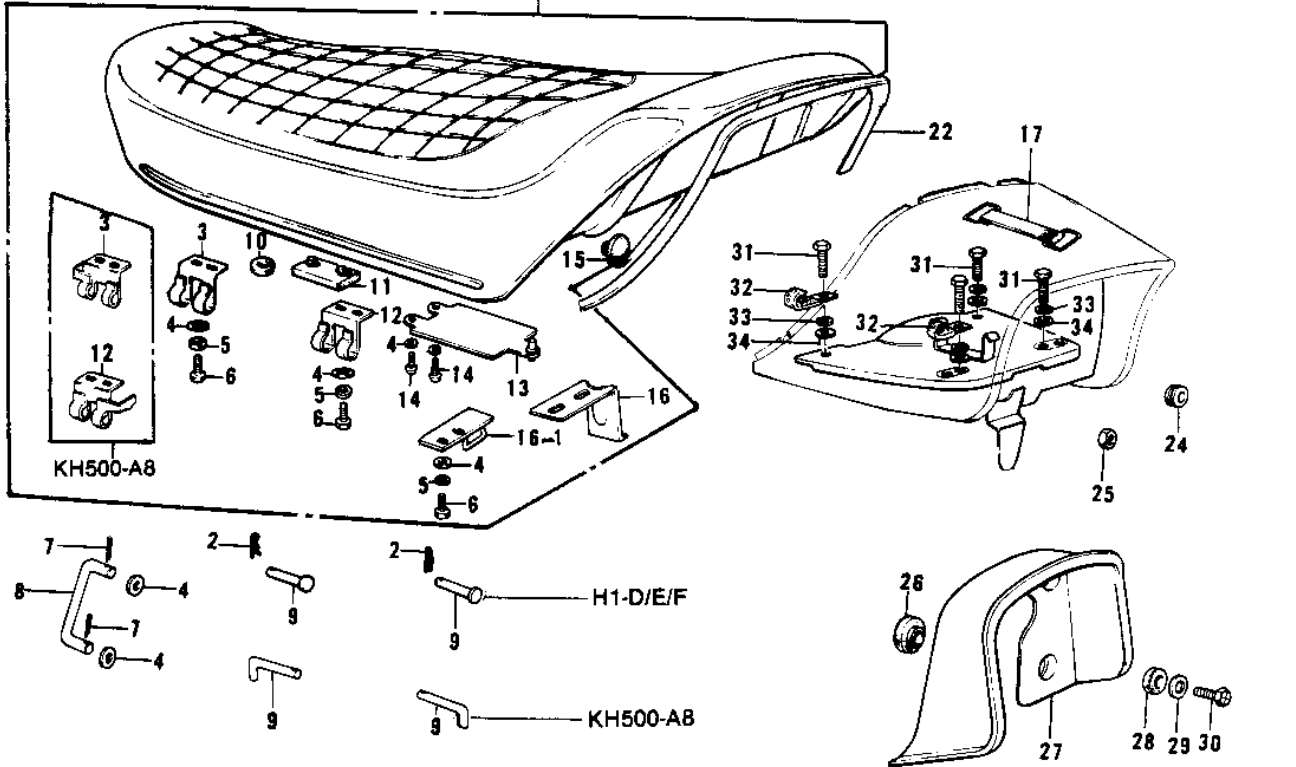

1973 H1-D PARTS DIAGRAM

SEAT/SEAT COVER ('73-'75 D/E/F & '76 A8)

1973 H1-D PARTS LIST

SEAT/SEAT COVER ('73-'75 D/E/F & '76 A8)

ITEM NAME	PART NUMBER	QUANTITY
SEAT-ASSY,DUAL (Ref # 1)	53001-079	1
SEAT-ASSY,DUAL (Ref # 1)	53001-097	1
SEAT-ASSY,DUAL (Ref # 1)	53001-115	1
COTTER PIN (Ref # 2)	92041-003	2
HINGE-SEAT (Ref # 3)	53009-021	1
HINGE,FRONT (Ref # 3)	53009-033	1
WASHER PLAIN 6MM (Ref # 4)	410B0600	12
WASHER SPRING 6MM (Ref # 5)	461F0600	6
BOLT-UPSET 6X14 (Ref # 6)	112B0614	6
PIN COTTER 1.6X15 (Ref # 7)	550D1615	2
COTTER PIN (Ref # 7)	92041-003	2
PIN,COTER (Ref # 7)	92041-006	2
STAND,SEAT (Ref # 8)	53054-002	1
PIN (Ref # 9)	53011-002	2
PIN,SEAT PIVOT (Ref # 9)	92043-1064	2
PIN,SEAT PIVOT (Ref # 9)	92043-1064	2
GROMMET (Ref # 10)	92071-056	1
DAMPER RUBBER,SEAT (Ref # 11)	92075-139	3
HINGE (Ref # 12)	53009-022	1
HINGE,REAR (Ref # 12)	53009-034	1
CASE (Ref # 13)	32099-011	1
SCREW PAN HEAD 6X14 (Ref # 14)	220B0614	2
DAMPER RUBBER (Ref # 15)	92075-099	1
HOOK (Ref # 16)	53008-018	1
HOOK,SEAT (Ref # 16-1)	53008-025	1
BAND TOOL (Ref # 17)	92072-012	1
HOOK ASSY (Ref # 18)	53045-004	1
LOCK ASSY,SEAT (Ref # 18-1)	53045-013	1
KEY SET,#265 (Ref # 19)	27018-016-65	AR