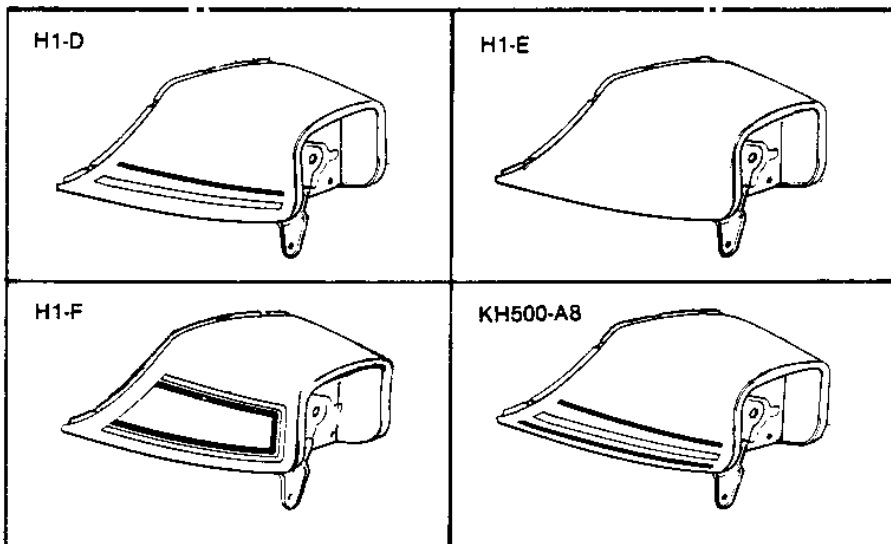

1973 H1-D PARTS DIAGRAM

SEAT/SEAT COVER ('73-'75 D/E/F & '76 A8)

1973 H1-D PARTS LIST

SEAT/SEAT COVER ('73-'75 D/E/F & '76 A8)

ITEM NAME	PART NUMBER	QUANTITY
SEAT-ASSY,DUAL (Ref # 1)	53001-079	1
SEAT-ASSY,DUAL (Ref # 1)	53001-097	1
SEAT-ASSY,DUAL (Ref # 1)	53001-115	1
COTTER PIN (Ref # 2)	92041-003	2
HINGE-SEAT (Ref # 3)	53009-021	1
HINGE,FRONT (Ref # 3)	53009-033	1
WASHER PLAIN 6MM (Ref # 4)	410B0600	12
WASHER SPRING 6MM (Ref # 5)	461F0600	6
BOLT-UPSET 6X14 (Ref # 6)	112B0614	6
PIN COTTER 1.6X15 (Ref # 7)	550D1615	2
COTTER PIN (Ref # 7)	92041-003	2
PIN,COTER (Ref # 7)	92041-006	2
STAND,SEAT (Ref # 8)	53054-002	1
PIN (Ref # 9)	53011-002	2
PIN,SEAT PIVOT (Ref # 9)	92043-1064	2
PIN,SEAT PIVOT (Ref # 9)	92043-1064	2
GROMMET (Ref # 10)	92071-056	1
DAMPER RUBBER,SEAT (Ref # 11)	92075-139	3
HINGE (Ref # 12)	53009-022	1
HINGE,REAR (Ref # 12)	53009-034	1
CASE (Ref # 13)	32099-011	1
SCREW PAN HEAD 6X14 (Ref # 14)	220B0614	2
DAMPER RUBBER (Ref # 15)	92075-099	1
HOOK (Ref # 16)	53008-018	1
HOOK,SEAT (Ref # 16-1)	53008-025	1
BAND TOOL (Ref # 17)	92072-012	1
HOOK ASSY (Ref # 18)	53045-004	1
LOCK ASSY,SEAT (Ref # 18-1)	53045-013	1
KEY SET,#265 (Ref # 19)	27018-016-65	AR