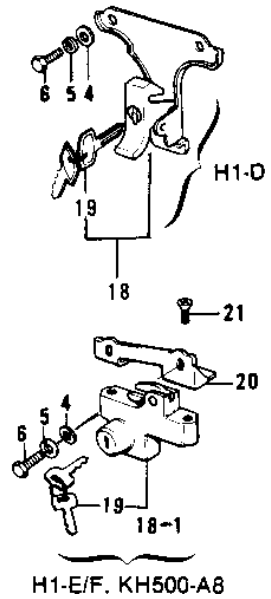

1973 H1-D PARTS DIAGRAM

SEAT/SEAT COVER ('73-'75 D/E/F & '76 A8)