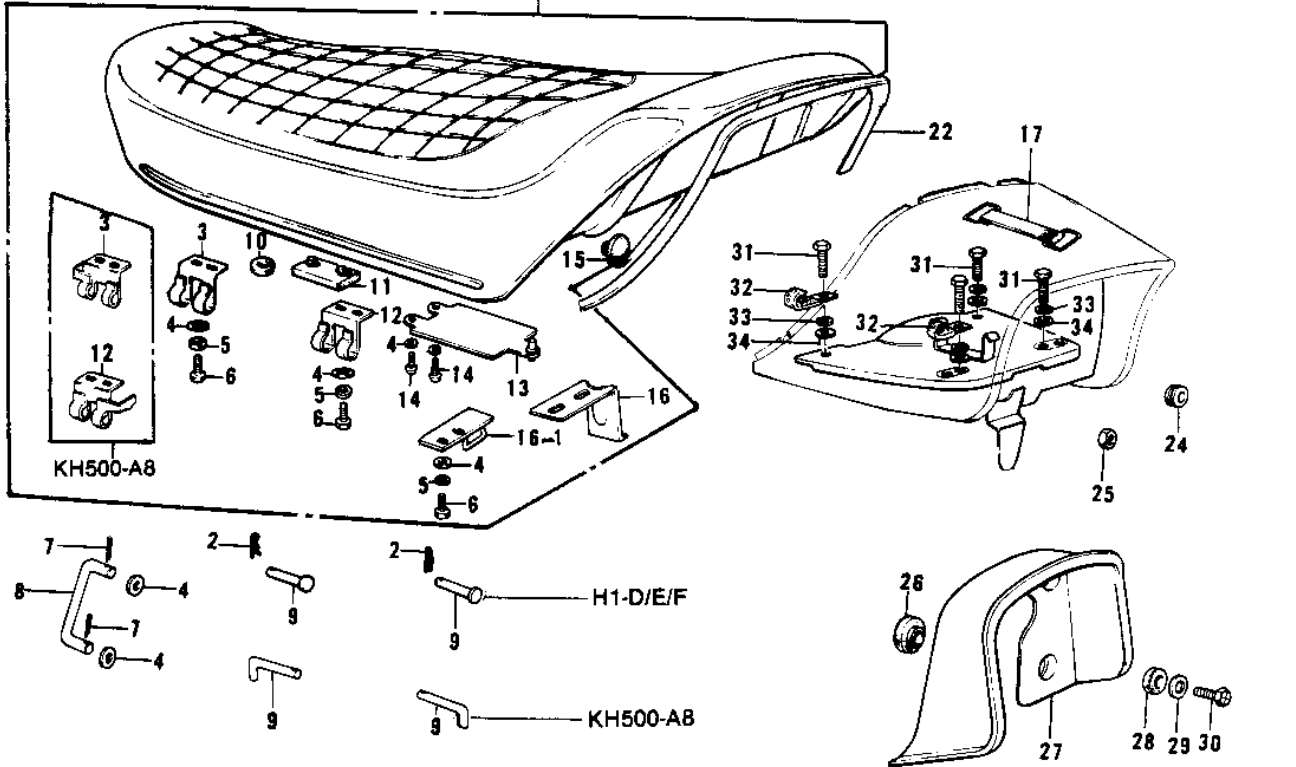

1974 H1-E PARTS DIAGRAM

SEAT/SEAT COVER ('73-'75 D/E/F & '76 A8)

1974 H1-E PARTS LIST

SEAT/SEAT COVER ('73-'75 D/E/F & '76 A8)

ITEM NAME	PART NUMBER	QUANTITY
SEAT-ASSY,DUAL (Ref # 1)	53001-079	1
SEAT-ASSY,DUAL (Ref # 1)	53001-097	1
SEAT-ASSY,DUAL (Ref # 1)	53001-115	1
COTTER PIN (Ref # 2)	92041-003	2
HINGE-SEAT (Ref # 3)	53009-021	1
HINGE,FRONT (Ref # 3)	53009-033	1
WASHER PLAIN 6MM (Ref # 4)	410B0600	12
WASHER SPRING 6MM (Ref # 5)	461F0600	6
BOLT-UPSET 6X14 (Ref # 6)	112B0614	6
PIN COTTER 1.6X15 (Ref # 7)	550D1615	2
COTTER PIN (Ref # 7)	92041-003	2
PIN,COTER (Ref # 7)	92041-006	2
STAND,SEAT (Ref # 8)	53054-002	1
PIN (Ref # 9)	53011-002	2
PIN,SEAT PIVOT (Ref # 9)	92043-1064	2
PIN,SEAT PIVOT (Ref # 9)	92043-1064	2
GROMMET (Ref # 10)	92071-056	1
DAMPER RUBBER,SEAT (Ref # 11)	92075-139	3
HINGE (Ref # 12)	53009-022	1
HINGE,REAR (Ref # 12)	53009-034	1
CASE (Ref # 13)	32099-011	1
SCREW PAN HEAD 6X14 (Ref # 14)	220B0614	2
DAMPER RUBBER (Ref # 15)	92075-099	1
HOOK (Ref # 16)	53008-018	1
HOOK,SEAT (Ref # 16-1)	53008-025	1
BAND TOOL (Ref # 17)	92072-012	1
HOOK ASSY (Ref # 18)	53045-004	1
LOCK ASSY,SEAT (Ref # 18-1)	53045-013	1
KEY SET,#265 (Ref # 19)	27018-016-65	AR