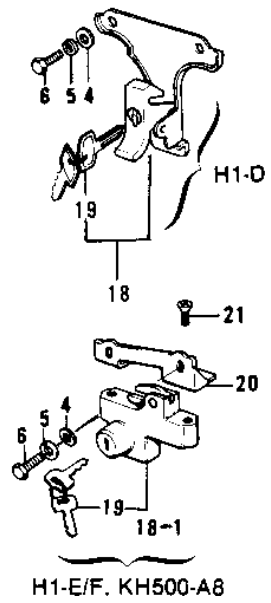

1974 H1-E PARTS DIAGRAM

SEAT/SEAT COVER ('73-'75 D/E/F & '76 A8)