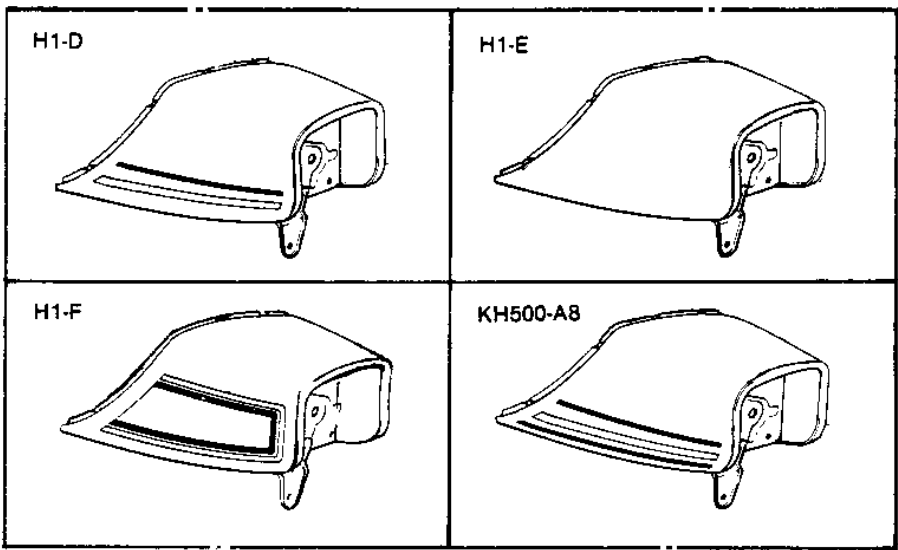

1974 H1-E PARTS DIAGRAM

SEAT/SEAT COVER ('73-'75 D/E/F & '76 A8)

1974 H1-E PARTS LIST

SEAT/SEAT COVER ('73-'75 D/E/F & '76 A8)

ITEM NAME	PART NUMBER	QUANTITY
SEAT-ASSY,DUAL (Ref # 1)	53001-079	1
SEAT-ASSY,DUAL (Ref # 1)	53001-097	1
SEAT-ASSY,DUAL (Ref # 1)	53001-115	1
COTTER PIN (Ref # 2)	92041-003	2
HINGE-SEAT (Ref # 3)	53009-021	1
HINGE,FRONT (Ref # 3)	53009-033	1
WASHER PLAIN 6MM (Ref # 4)	410B0600	12
WASHER SPRING 6MM (Ref # 5)	461F0600	6
BOLT-UPSET 6X14 (Ref # 6)	112B0614	6
PIN COTTER 1.6X15 (Ref # 7)	550D1615	2
COTTER PIN (Ref # 7)	92041-003	2
PIN,COTER (Ref # 7)	92041-006	2
STAND,SEAT (Ref # 8)	53054-002	1
PIN (Ref # 9)	53011-002	2
PIN,SEAT PIVOT (Ref # 9)	92043-1064	2
PIN,SEAT PIVOT (Ref # 9)	92043-1064	2
GROMMET (Ref # 10)	92071-056	1
DAMPER RUBBER,SEAT (Ref # 11)	92075-139	3
HINGE (Ref # 12)	53009-022	1
HINGE,REAR (Ref # 12)	53009-034	1
CASE (Ref # 13)	32099-011	1
SCREW PAN HEAD 6X14 (Ref # 14)	220B0614	2
DAMPER RUBBER (Ref # 15)	92075-099	1
HOOK (Ref # 16)	53008-018	1
HOOK,SEAT (Ref # 16-1)	53008-025	1
BAND TOOL (Ref # 17)	92072-012	1
HOOK ASSY (Ref # 18)	53045-004	1
LOCK ASSY,SEAT (Ref # 18-1)	53045-013	1
KEY SET,#265 (Ref # 19)	27018-016-65	AR