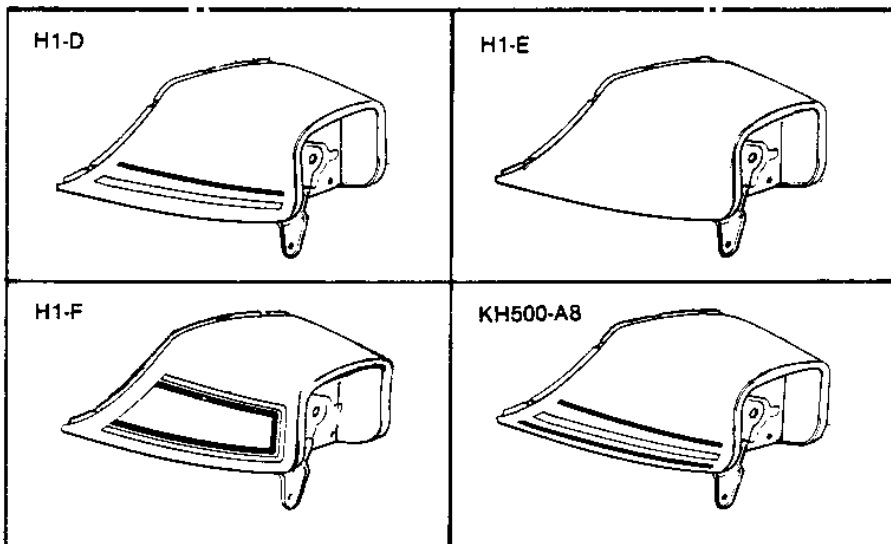

1975 H1-F PARTS DIAGRAM

SEAT/SEAT COVER ('73-'75 D/E/F & '76 A8)

1975 H1-F PARTS LIST

SEAT/SEAT COVER ('73-'75 D/E/F & '76 A8)

ITEM NAME	PART NUMBER	QUANTITY
SEAT-ASSY,DUAL (Ref # 1)	53001-079	1
SEAT-ASSY,DUAL (Ref # 1)	53001-097	1
SEAT-ASSY,DUAL (Ref # 1)	53001-115	1
COTTER PIN (Ref # 2)	92041-003	2
HINGE-SEAT (Ref # 3)	53009-021	1
HINGE,FRONT (Ref # 3)	53009-033	1
WASHER PLAIN 6MM (Ref # 4)	410B0600	12
WASHER SPRING 6MM (Ref # 5)	461F0600	6
BOLT-UPSET 6X14 (Ref # 6)	112B0614	6
PIN COTTER 1.6X15 (Ref # 7)	550D1615	2
COTTER PIN (Ref # 7)	92041-003	2
PIN,COTER (Ref # 7)	92041-006	2
STAND,SEAT (Ref # 8)	53054-002	1
PIN (Ref # 9)	53011-002	2
PIN,SEAT PIVOT (Ref # 9)	92043-1064	2
PIN,SEAT PIVOT (Ref # 9)	92043-1064	2
GROMMET (Ref # 10)	92071-056	1
DAMPER RUBBER,SEAT (Ref # 11)	92075-139	3
HINGE (Ref # 12)	53009-022	1
HINGE,REAR (Ref # 12)	53009-034	1
CASE (Ref # 13)	32099-011	1
SCREW PAN HEAD 6X14 (Ref # 14)	220B0614	2
DAMPER RUBBER (Ref # 15)	92075-099	1
HOOK (Ref # 16)	53008-018	1
HOOK,SEAT (Ref # 16-1)	53008-025	1
BAND TOOL (Ref # 17)	92072-012	1
HOOK ASSY (Ref # 18)	53045-004	1
LOCK ASSY,SEAT (Ref # 18-1)	53045-013	1
KEY SET,#265 (Ref # 19)	27018-016-65	AR