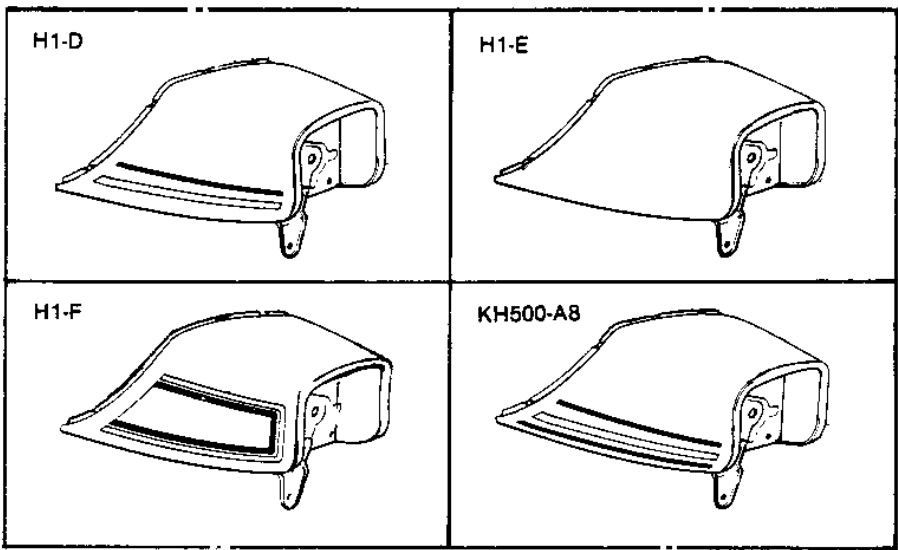

1975 H1-F PARTS DIAGRAM

SEAT/SEAT COVER ('73-'75 D/E/F & '76 A8)

1975 H1-F PARTS LIST

SEAT/SEAT COVER ('73-'75 D/E/F & '76 A8)

ITEM NAME	PART NUMBER	QUANTITY
SEAT-ASSY,DUAL (Ref # 1)	53001-079	1
SEAT-ASSY,DUAL (Ref # 1)	53001-097	1
SEAT-ASSY,DUAL (Ref # 1)	53001-115	1
COTTER PIN (Ref # 2)	92041-003	2
HINGE-SEAT (Ref # 3)	53009-021	1
HINGE,FRONT (Ref # 3)	53009-033	1
WASHER PLAIN 6MM (Ref # 4)	410B0600	12
WASHER SPRING 6MM (Ref # 5)	461F0600	6
BOLT-UPSET 6X14 (Ref # 6)	112B0614	6
PIN COTTER 1.6X15 (Ref # 7)	550D1615	2
COTTER PIN (Ref # 7)	92041-003	2
PIN,COTER (Ref # 7)	92041-006	2
STAND,SEAT (Ref # 8)	53054-002	1
PIN (Ref # 9)	53011-002	2
PIN,SEAT PIVOT (Ref # 9)	92043-1064	2
PIN,SEAT PIVOT (Ref # 9)	92043-1064	2
GROMMET (Ref # 10)	92071-056	1
DAMPER RUBBER,SEAT (Ref # 11)	92075-139	3
HINGE (Ref # 12)	53009-022	1
HINGE,REAR (Ref # 12)	53009-034	1
CASE (Ref # 13)	32099-011	1
SCREW PAN HEAD 6X14 (Ref # 14)	220B0614	2
DAMPER RUBBER (Ref # 15)	92075-099	1
HOOK (Ref # 16)	53008-018	1
HOOK,SEAT (Ref # 16-1)	53008-025	1
BAND TOOL (Ref # 17)	92072-012	1
HOOK ASSY (Ref # 18)	53045-004	1
LOCK ASSY,SEAT (Ref # 18-1)	53045-013	1
KEY SET,#265 (Ref # 19)	27018-016-65	AR