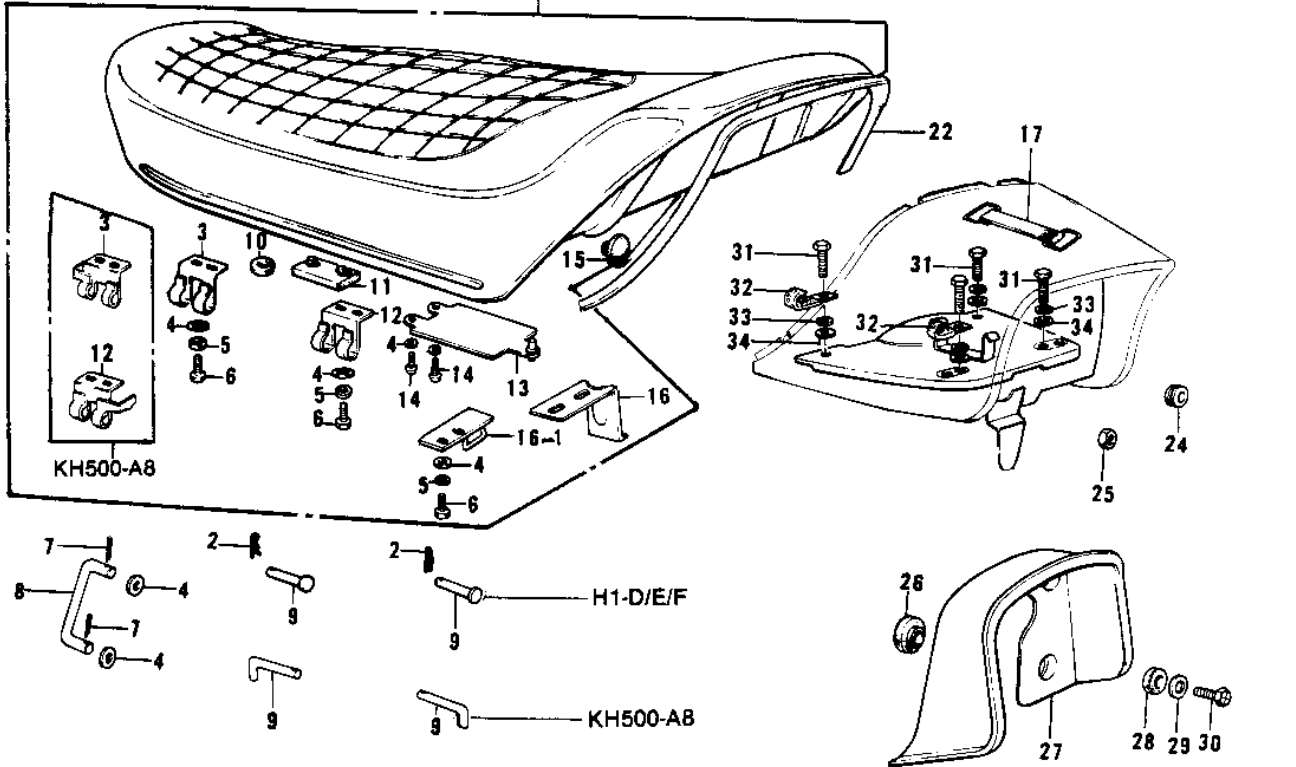

1975 H1-F PARTS DIAGRAM

SEAT/SEAT COVER ('73-'75 D/E/F & '76 A8)

1975 H1-F PARTS LIST

SEAT/SEAT COVER ('73-'75 D/E/F & '76 A8)

ITEM NAME	PART NUMBER	QUANTITY
SEAT-ASSY,DUAL (Ref # 1)	53001-079	1
SEAT-ASSY,DUAL (Ref # 1)	53001-097	1
SEAT-ASSY,DUAL (Ref # 1)	53001-115	1
COTTER PIN (Ref # 2)	92041-003	2
HINGE-SEAT (Ref # 3)	53009-021	1
HINGE,FRONT (Ref # 3)	53009-033	1
WASHER PLAIN 6MM (Ref # 4)	410B0600	12
WASHER SPRING 6MM (Ref # 5)	461F0600	6
BOLT-UPSET 6X14 (Ref # 6)	112B0614	6
PIN COTTER 1.6X15 (Ref # 7)	550D1615	2
COTTER PIN (Ref # 7)	92041-003	2
PIN,COTER (Ref # 7)	92041-006	2
STAND,SEAT (Ref # 8)	53054-002	1
PIN (Ref # 9)	53011-002	2
PIN,SEAT PIVOT (Ref # 9)	92043-1064	2
PIN,SEAT PIVOT (Ref # 9)	92043-1064	2
GROMMET (Ref # 10)	92071-056	1
DAMPER RUBBER,SEAT (Ref # 11)	92075-139	3
HINGE (Ref # 12)	53009-022	1
HINGE,REAR (Ref # 12)	53009-034	1
CASE (Ref # 13)	32099-011	1
SCREW PAN HEAD 6X14 (Ref # 14)	220B0614	2
DAMPER RUBBER (Ref # 15)	92075-099	1
HOOK (Ref # 16)	53008-018	1
HOOK,SEAT (Ref # 16-1)	53008-025	1
BAND TOOL (Ref # 17)	92072-012	1
HOOK ASSY (Ref # 18)	53045-004	1
LOCK ASSY,SEAT (Ref # 18-1)	53045-013	1
KEY SET,#265 (Ref # 19)	27018-016-65	AR