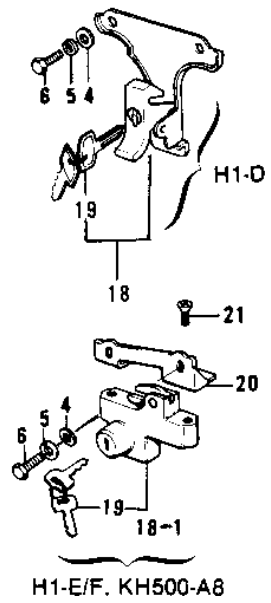

1975 H1-F PARTS DIAGRAM

SEAT/SEAT COVER ('73-'75 D/E/F & '76 A8)

1975 H1-F PARTS LIST

SEAT/SEAT COVER ('73-'75 D/E/F & '76 A8)

ITEM NAME	PART NUMBER	QUANTITY
SEAT-ASSY,DUAL (Ref # 1)	53001-079	1
SEAT-ASSY,DUAL (Ref # 1)	53001-097	1
SEAT-ASSY,DUAL (Ref # 1)	53001-115	1
COTTER PIN (Ref # 2)	92041-003	2
HINGE-SEAT (Ref # 3)	53009-021	1
HINGE,FRONT (Ref # 3)	53009-033	1
WASHER PLAIN 6MM (Ref # 4)	410B0600	12
WASHER SPRING 6MM (Ref # 5)	461F0600	6
BOLT-UPSET 6X14 (Ref # 6)	112B0614	6
PIN COTTER 1.6X15 (Ref # 7)	550D1615	2
COTTER PIN (Ref # 7)	92041-003	2
PIN,COTER (Ref # 7)	92041-006	2
STAND,SEAT (Ref # 8)	53054-002	1
PIN (Ref # 9)	53011-002	2
PIN,SEAT PIVOT (Ref # 9)	92043-1064	2
PIN,SEAT PIVOT (Ref # 9)	92043-1064	2
GROMMET (Ref # 10)	92071-056	1
DAMPER RUBBER,SEAT (Ref # 11)	92075-139	3
HINGE (Ref # 12)	53009-022	1
HINGE,REAR (Ref # 12)	53009-034	1
CASE (Ref # 13)	32099-011	1
SCREW PAN HEAD 6X14 (Ref # 14)	220B0614	2
DAMPER RUBBER (Ref # 15)	92075-099	1
HOOK (Ref # 16)	53008-018	1
HOOK,SEAT (Ref # 16-1)	53008-025	1
BAND TOOL (Ref # 17)	92072-012	1
HOOK ASSY (Ref # 18)	53045-004	1
LOCK ASSY,SEAT (Ref # 18-1)	53045-013	1
KEY SET,#265 (Ref # 19)	27018-016-65	AR