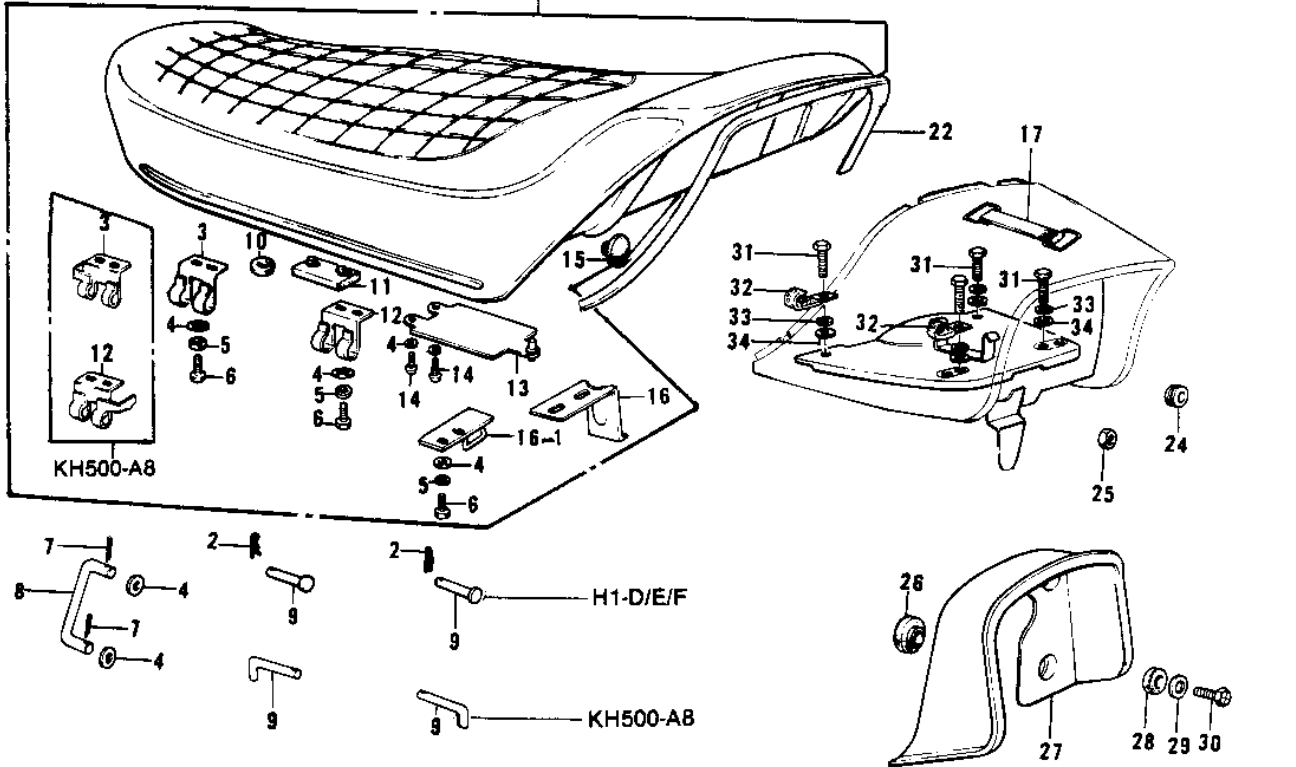

# 1976 KH500-A8 PARTS LIST

SEAT/SEAT COVER ('73-'75 D/E/F & '76 A8)

| ITEM NAME                      | PART NUMBER  | QUANTITY |
|--------------------------------|--------------|----------|
| SEAT-ASSY,DUAL (Ref # 1)       | 53001-079    | 1        |
| SEAT-ASSY,DUAL (Ref # 1)       | 53001-097    | 1        |
| SEAT-ASSY,DUAL (Ref # 1)       | 53001-115    | 1        |
| COTTER PIN (Ref # 2)           | 92041-003    | 2        |
| HINGE-SEAT (Ref # 3)           | 53009-021    | 1        |
| HINGE,FRONT (Ref # 3)          | 53009-033    | 1        |
| WASHER PLAIN 6MM (Ref # 4)     | 410B0600     | 12       |
| WASHER SPRING 6MM (Ref # 5)    | 461F0600     | 6        |
| BOLT-UPSET 6X14 (Ref # 6)      | 112B0614     | 6        |
| PIN COTTER 1.6X15 (Ref # 7)    | 550D1615     | 2        |
| COTTER PIN (Ref # 7)           | 92041-003    | 2        |
| PIN,COTER (Ref # 7)            | 92041-006    | 2        |
| STAND,SEAT (Ref # 8)           | 53054-002    | 1        |
| PIN (Ref # 9)                  | 53011-002    | 2        |
| PIN,SEAT PIVOT (Ref # 9)       | 92043-1064   | 2        |
| PIN,SEAT PIVOT (Ref # 9)       | 92043-1064   | 2        |
| GROMMET (Ref # 10)             | 92071-056    | 1        |
| DAMPER RUBBER,SEAT (Ref # 11)  | 92075-139    | 3        |
| HINGE (Ref # 12)               | 53009-022    | 1        |
| HINGE,REAR (Ref # 12)          | 53009-034    | 1        |
| CASE (Ref # 13)                | 32099-011    | 1        |
| SCREW PAN HEAD 6X14 (Ref # 14) | 220B0614     | 2        |
| DAMPER RUBBER (Ref # 15)       | 92075-099    | 1        |
| HOOK (Ref # 16)                | 53008-018    | 1        |
| HOOK,SEAT (Ref # 16-1)         | 53008-025    | 1        |
| BAND TOOL (Ref # 17)           | 92072-012    | 1        |
| HOOK ASSY (Ref # 18)           | 53045-004    | 1        |
| LOCK ASSY,SEAT (Ref # 18-1)    | 53045-013    | 1        |
| KEY SET,#265 (Ref # 19)        | 27018-016-65 | AR       |