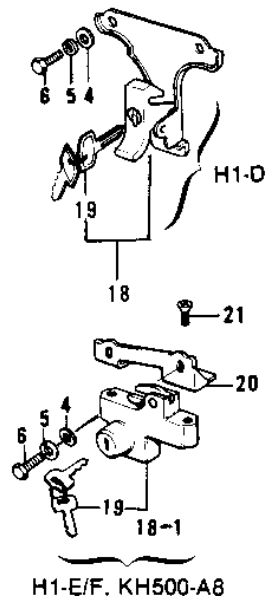

# 1976 KH500-A8 PARTS LIST

SEAT/SEAT COVER ('73-'75 D/E/F & '76 A8)

| ITEM NAME                      | PART NUMBER  | QUANTITY |
|--------------------------------|--------------|----------|
| SEAT-ASSY,DUAL (Ref # 1)       | 53001-079    | 1        |
| SEAT-ASSY,DUAL (Ref # 1)       | 53001-097    | 1        |
| SEAT-ASSY,DUAL (Ref # 1)       | 53001-115    | 1        |
| COTTER PIN (Ref # 2)           | 92041-003    | 2        |
| HINGE-SEAT (Ref # 3)           | 53009-021    | 1        |
| HINGE,FRONT (Ref # 3)          | 53009-033    | 1        |
| WASHER PLAIN 6MM (Ref # 4)     | 410B0600     | 12       |
| WASHER SPRING 6MM (Ref # 5)    | 461F0600     | 6        |
| BOLT-UPSET 6X14 (Ref # 6)      | 112B0614     | 6        |
| PIN COTTER 1.6X15 (Ref # 7)    | 550D1615     | 2        |
| COTTER PIN (Ref # 7)           | 92041-003    | 2        |
| PIN,COTER (Ref # 7)            | 92041-006    | 2        |
| STAND,SEAT (Ref # 8)           | 53054-002    | 1        |
| PIN (Ref # 9)                  | 53011-002    | 2        |
| PIN,SEAT PIVOT (Ref # 9)       | 92043-1064   | 2        |
| PIN,SEAT PIVOT (Ref # 9)       | 92043-1064   | 2        |
| GROMMET (Ref # 10)             | 92071-056    | 1        |
| DAMPER RUBBER,SEAT (Ref # 11)  | 92075-139    | 3        |
| HINGE (Ref # 12)               | 53009-022    | 1        |
| HINGE,REAR (Ref # 12)          | 53009-034    | 1        |
| CASE (Ref # 13)                | 32099-011    | 1        |
| SCREW PAN HEAD 6X14 (Ref # 14) | 220B0614     | 2        |
| DAMPER RUBBER (Ref # 15)       | 92075-099    | 1        |
| HOOK (Ref # 16)                | 53008-018    | 1        |
| HOOK,SEAT (Ref # 16-1)         | 53008-025    | 1        |
| BAND TOOL (Ref # 17)           | 92072-012    | 1        |
| HOOK ASSY (Ref # 18)           | 53045-004    | 1        |
| LOCK ASSY,SEAT (Ref # 18-1)    | 53045-013    | 1        |
| KEY SET,#265 (Ref # 19)        | 27018-016-65 | AR       |