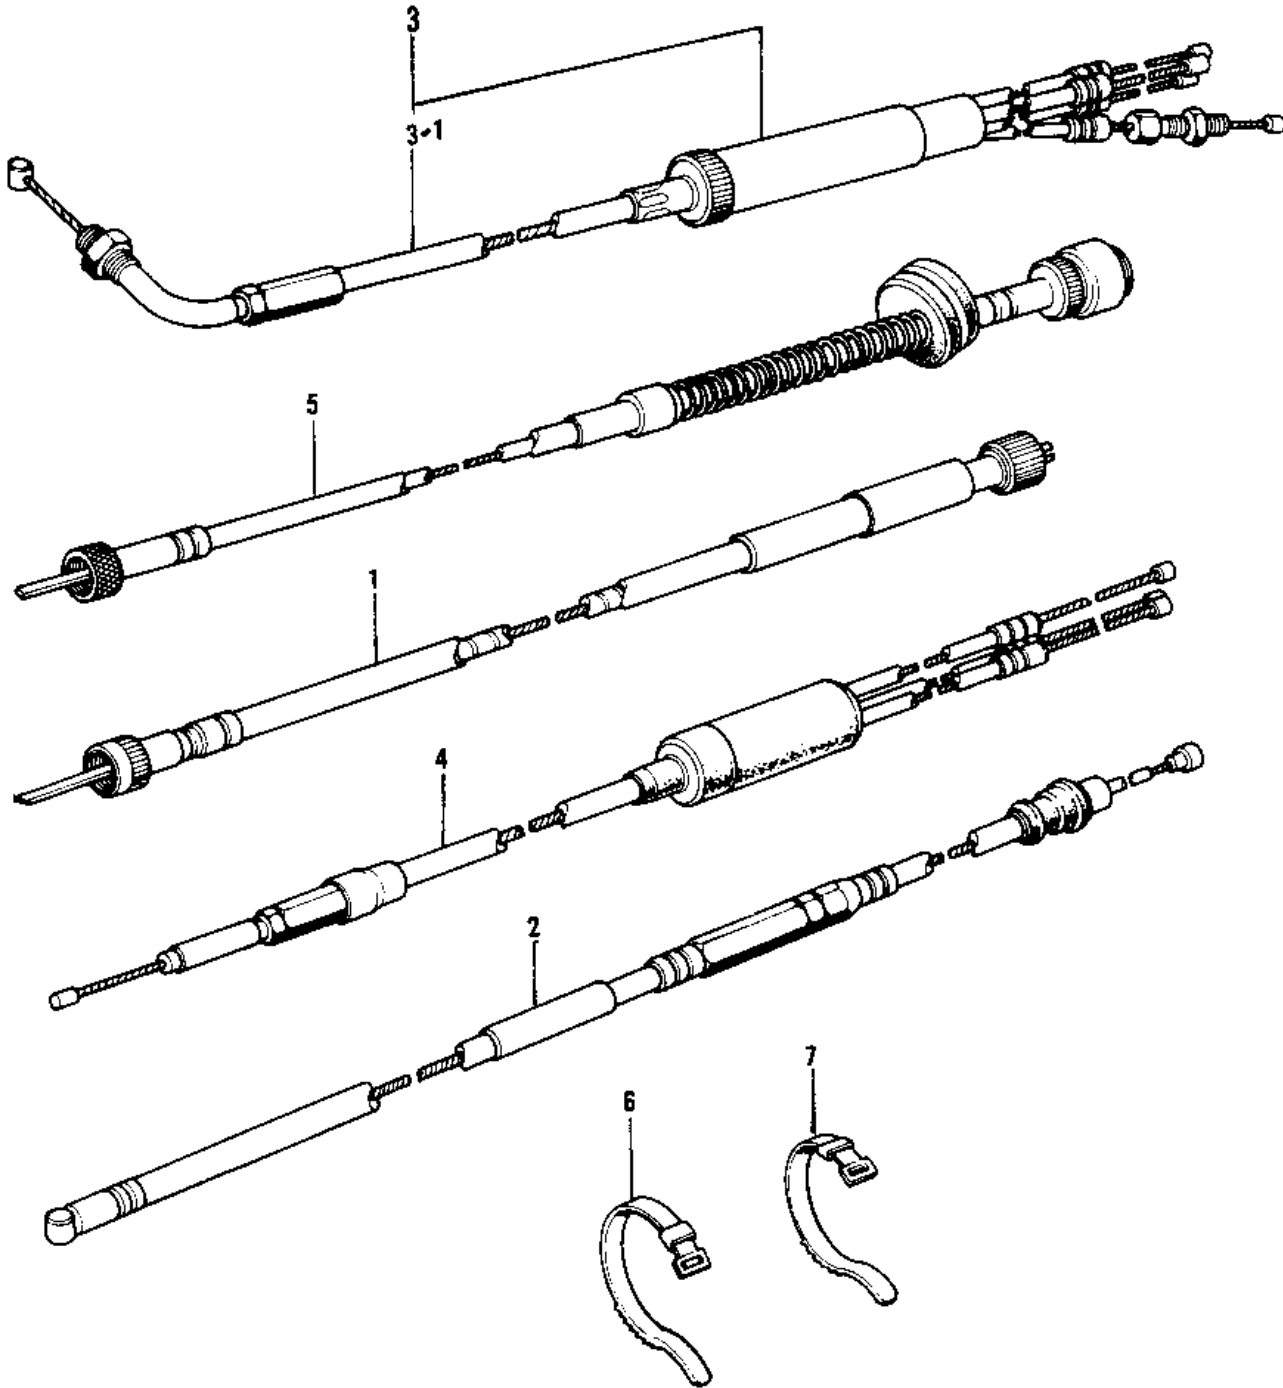

1971 H1-B PARTS DIAGRAM

CABLES ('73-'75 D/E/F & '76 A8)

1971 H1-B PARTS LIST

CABLES ('73-'75 D/E/F & '76 A8)

ITEM NAME	PART NUMBER	QUANTITY
CABLE CLUTCH (Ref # 1)	54011-030	1
CABLE CLUTCH (Ref # 2)	54011-030	1
CABLE COMBINATION (Ref # 3)	54012-054	1
CABLE,TROTTLE UPPER (Ref # 3-1)	54012-054-SP	1
CABLE,STARTER (Ref # 4)	54017-053	1
CABLE TACHOMETER (Ref # 5)	54018-007	1
BAND,MIDDLE (Ref # 6)	92072-031	2
BAND,LONG (Ref # 7)	92072-032	2