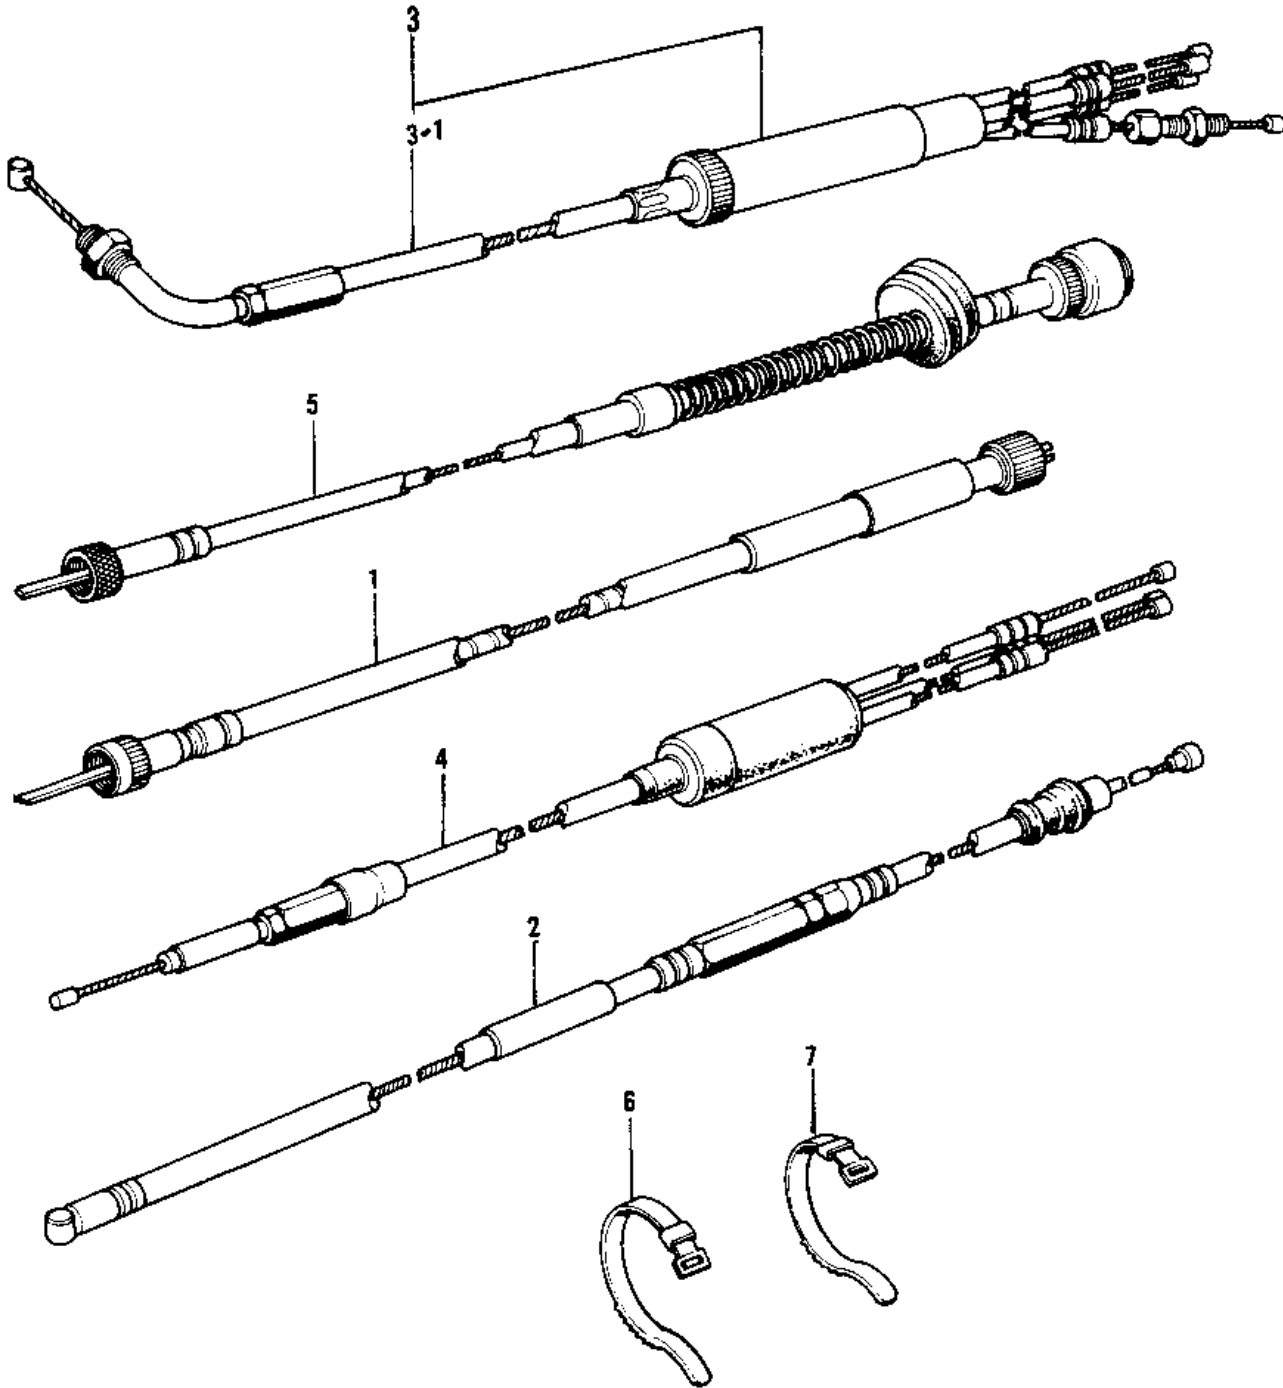

1973 H1-D PARTS DIAGRAM

CABLES ('73-'75 D/E/F & '76 A8)

1973 H1-D PARTS LIST

CABLES ('73-'75 D/E/F & '76 A8)

ITEM NAME	PART NUMBER	QUANTITY
CABLE CLUTCH (Ref # 1)	54011-030	1
CABLE CLUTCH (Ref # 2)	54011-030	1
CABLE COMBINATION (Ref # 3)	54012-054	1
CABLE,TROTTLE UPPER (Ref # 3-1)	54012-054-SP	1
CABLE,STARTER (Ref # 4)	54017-053	1
CABLE TACHOMETER (Ref # 5)	54018-007	1
BAND,MIDDLE (Ref # 6)	92072-031	2
BAND,LONG (Ref # 7)	92072-032	2