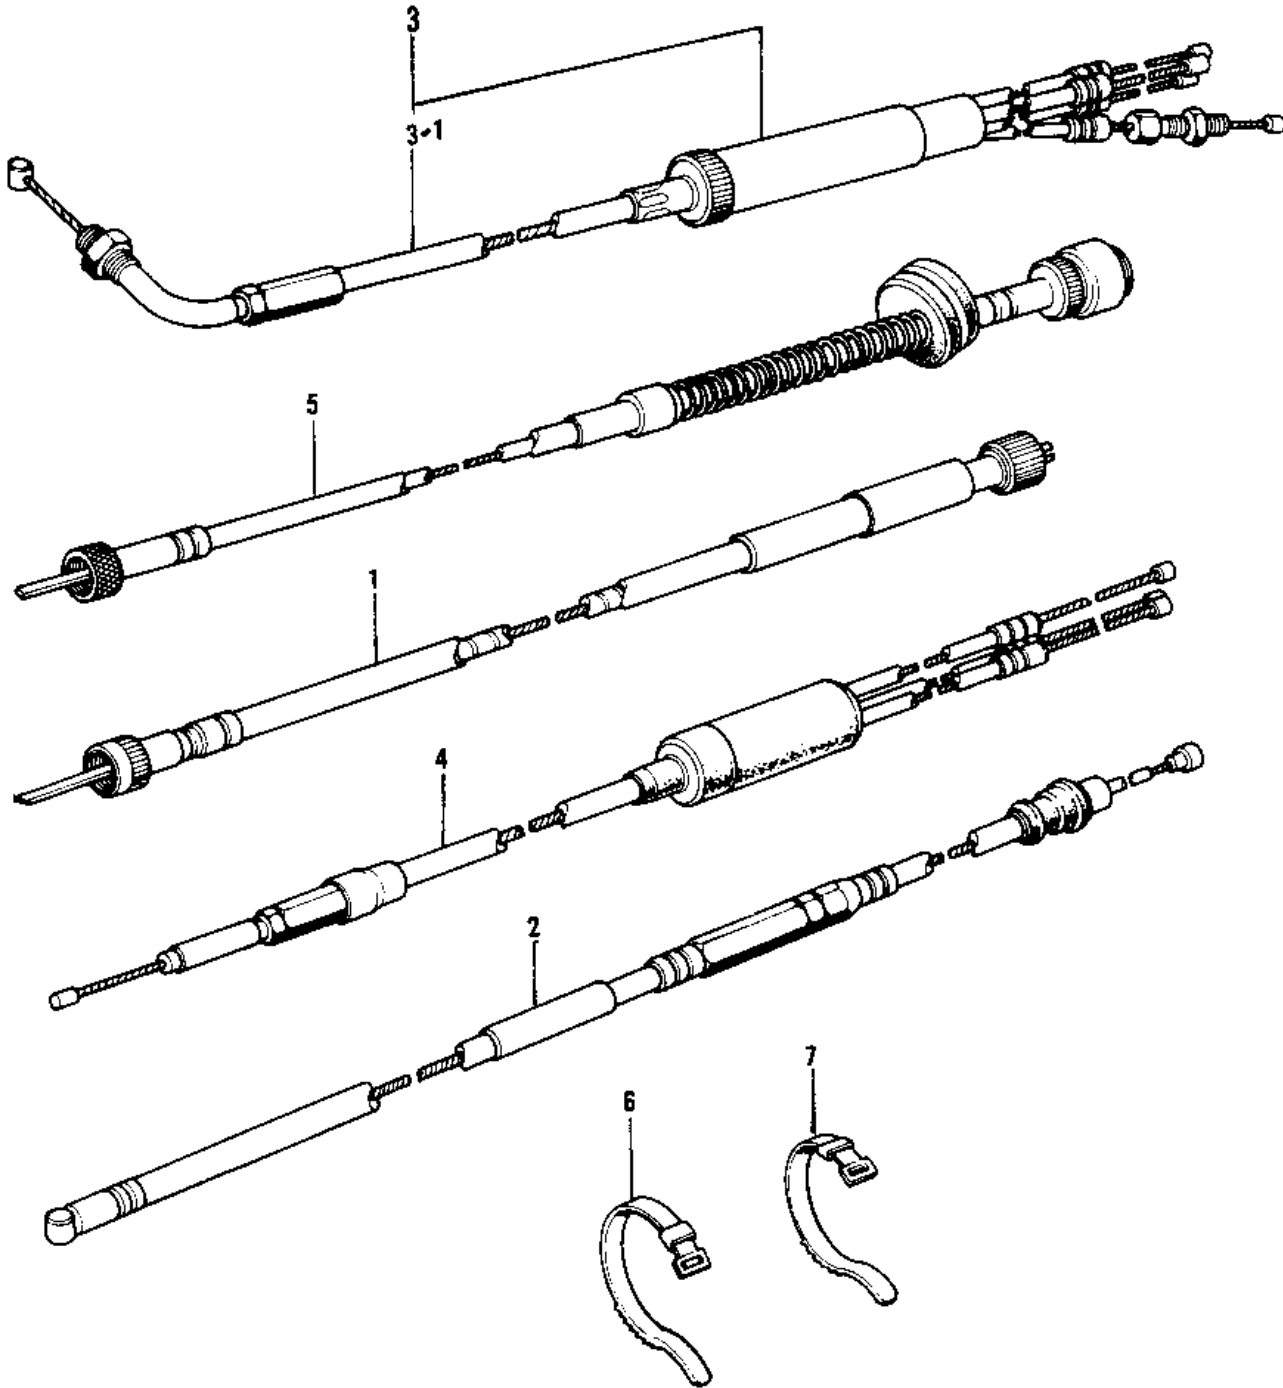

1974 H1-E PARTS DIAGRAM

CABLES ('73-'75 D/E/F & '76 A8)

1974 H1-E PARTS LIST

CABLES ('73-'75 D/E/F & '76 A8)

ITEM NAME	PART NUMBER	QUANTITY
CABLE CLUTCH (Ref # 1)	54011-030	1
CABLE CLUTCH (Ref # 2)	54011-030	1
CABLE COMBINATION (Ref # 3)	54012-054	1
CABLE,TROTTLE UPPER (Ref # 3-1)	54012-054-SP	1
CABLE,STARTER (Ref # 4)	54017-053	1
CABLE TACHOMETER (Ref # 5)	54018-007	1
BAND,MIDDLE (Ref # 6)	92072-031	2
BAND,LONG (Ref # 7)	92072-032	2