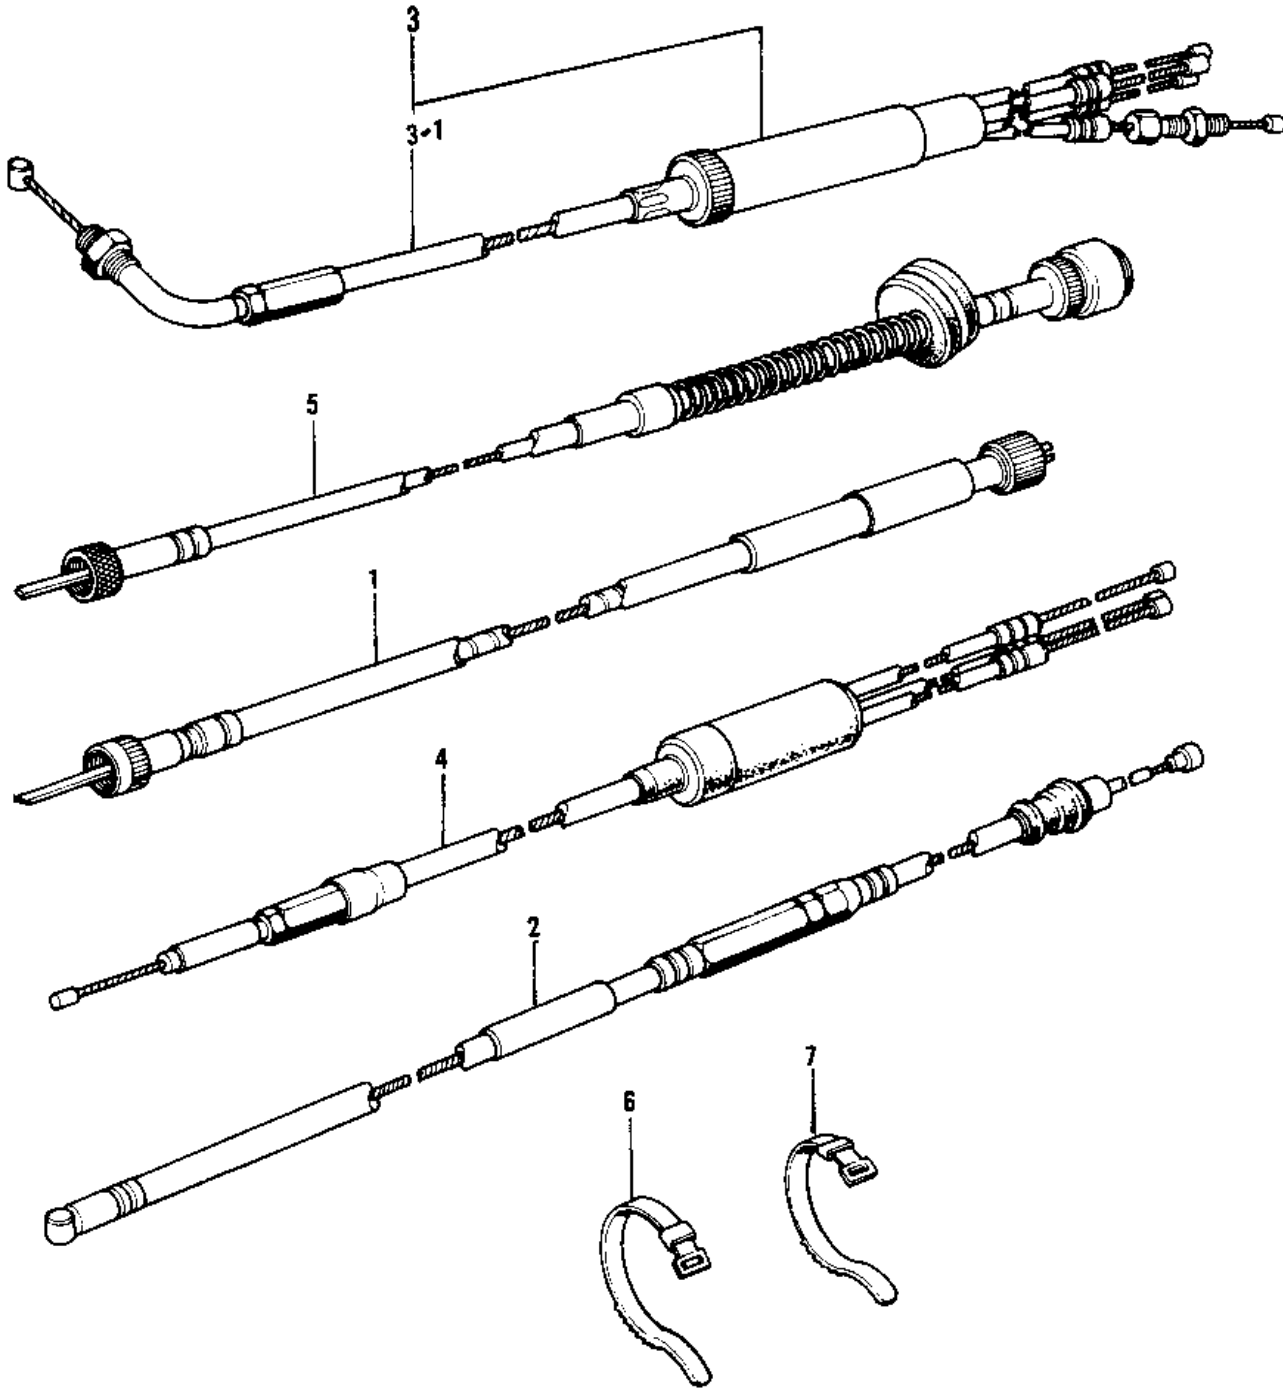

1975 H1-F PARTS DIAGRAM

CABLES ('73-'75 D/E/F & '76 A8)

1975 H1-F PARTS LIST

CABLES ('73-'75 D/E/F & '76 A8)

ITEM NAME	PART NUMBER	QUANTITY
CABLE CLUTCH (Ref # 1)	54011-030	1
CABLE CLUTCH (Ref # 2)	54011-030	1
CABLE COMBINATION (Ref # 3)	54012-054	1
CABLE,TROTTLE UPPER (Ref # 3-1)	54012-054-SP	1
CABLE,STARTER (Ref # 4)	54017-053	1
CABLE TACHOMETER (Ref # 5)	54018-007	1
BAND,MIDDLE (Ref # 6)	92072-031	2
BAND,LONG (Ref # 7)	92072-032	2