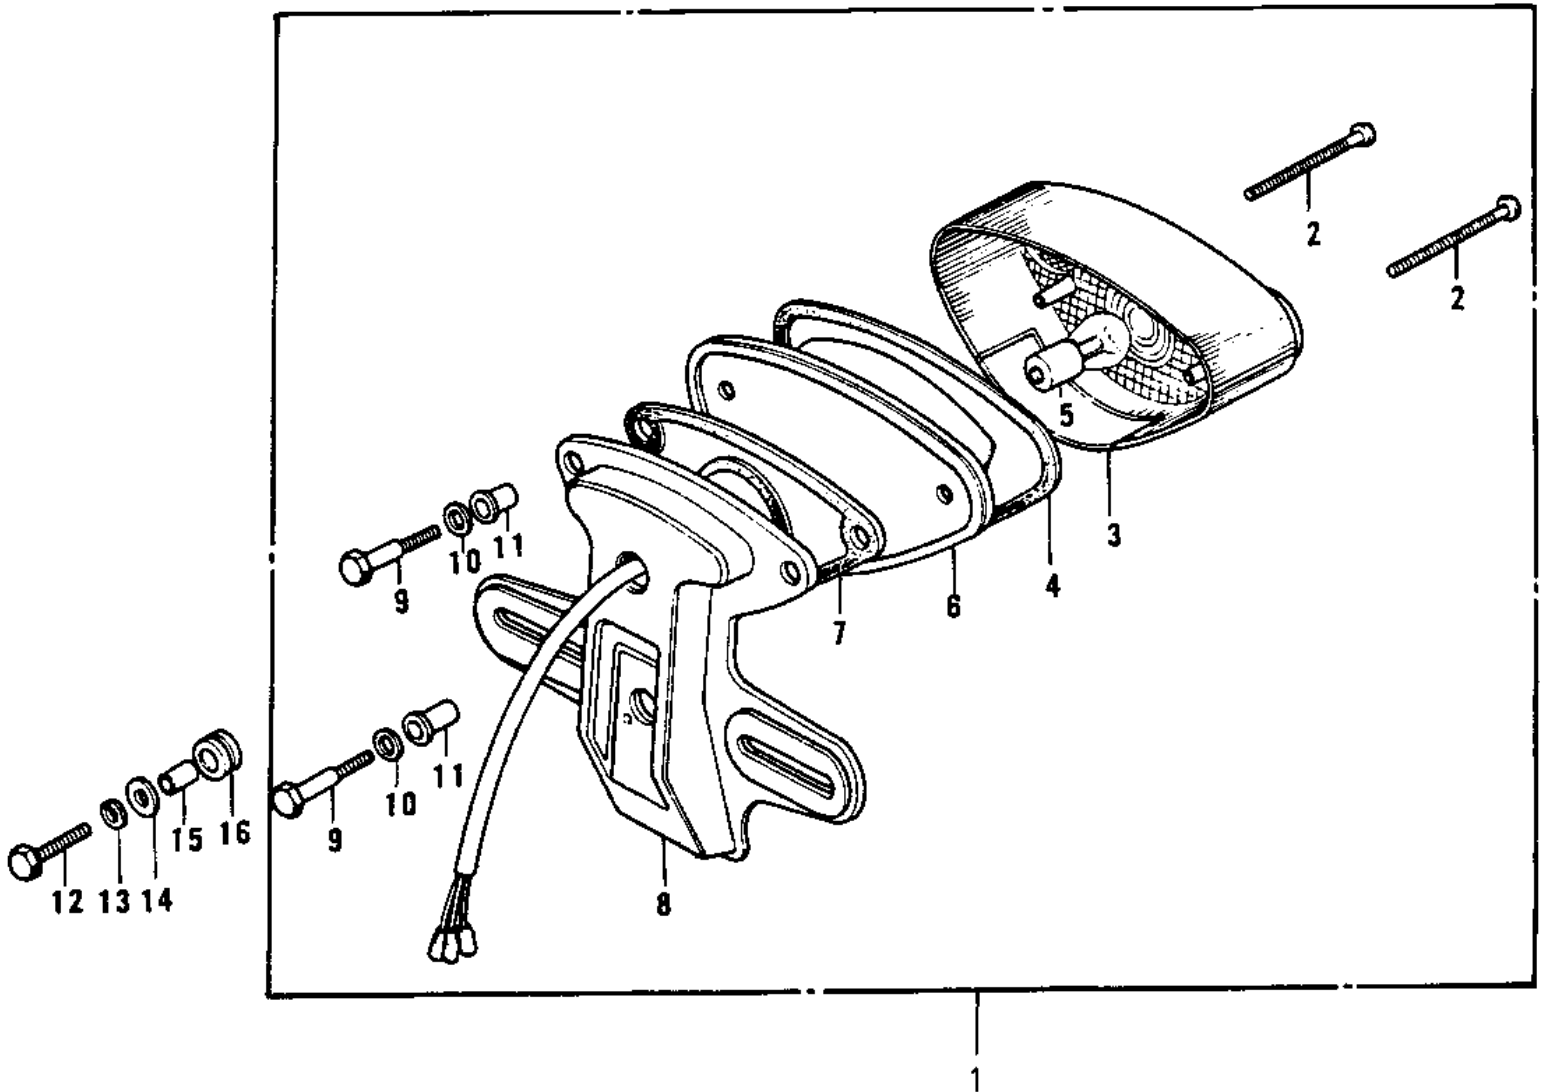

1972 H1-C PARTS DIAGRAM

TAILLIGHT ('73-'75 D/E/F & '76 A8)

1972 H1-C PARTS LIST

TAILLIGHT ('73-'75 D/E/F & '76 A8)

ITEM NAME	PART NUMBER	QUANTITY
LAMP ASY, TAIL, BLACK (Ref # 1)	23024-027-21	1
SCREW (Ref # 2)	220R0455	4
LENS-TAIL LAMP (Ref # 3)	23026-022	1
GASKET-TAIL LAMP LENS (Ref # 4)	23028-016	1
BULB, 12V 32/3CP (Ref # 5)	92069-059	1
CASE-TAIL LAMP (Ref # 6)	23027-029	1
GASKET-TAIL LAMP CASE (Ref # 7)	23028-015	1
BKT, LICENSE PLT, BLACK (Ref # 8)	23036-020-21	1
BOLT (Ref # 9)	92001-105	2
WASHER, 8.5X20X1.6 (Ref # 10)	92022-1561	2
DAMPER RUBBER (Ref # 11)	92075-091	2
BOLT 6X22 (Ref # 12)	112B0622	3
WASHER SPRING 6MM (Ref # 13)	461F0600	3
WASHER 6.5X20X1.6T (Ref # 14)	92022-125	3
COLLAR 6.8X10X10.5 (Ref # 15)	92027-120	3
DAMPER RUBBER (Ref # 16)	92075-112	3