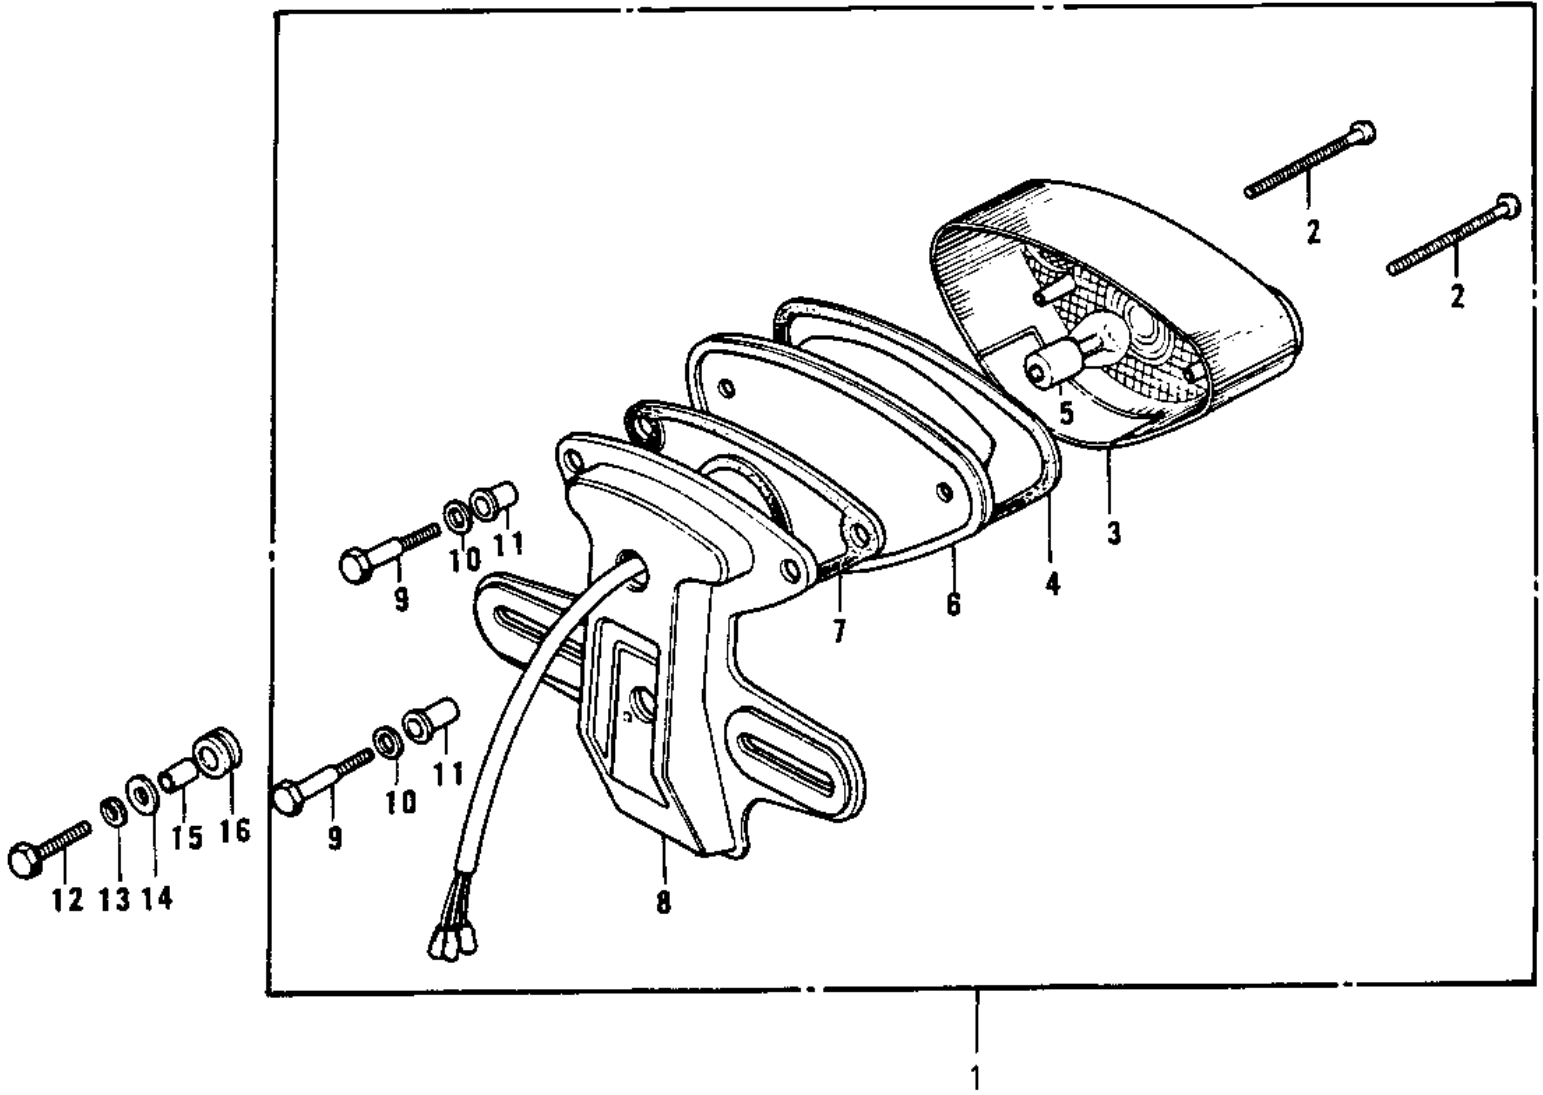

1973 H1-D PARTS DIAGRAM

TAILLIGHT ('73-'75 D/E/F & '76 A8)

1973 H1-D PARTS LIST

TAILLIGHT ('73-'75 D/E/F & '76 A8)

ITEM NAME	PART NUMBER	QUANTITY
LAMP ASY,TAIL,BLACK (Ref # 1)	23024-027-21	1
SCREW (Ref # 2)	220R0455	4
LENS-TAIL LAMP (Ref # 3)	23026-022	1
GASKET-TAIL LAMP LENS (Ref # 4)	23028-016	1
BULB,12V 32/3CP (Ref # 5)	92069-059	1
CASE-TAIL LAMP (Ref # 6)	23027-029	1
GASKET-TAIL LAMP CASE (Ref # 7)	23028-015	1
BKT,LICENSE PLT,BLACK (Ref # 8)	23036-020-21	1
BOLT (Ref # 9)	92001-105	2
WASHER,8.5X20X1.6 (Ref # 10)	92022-1561	2
DAMPER RUBBER (Ref # 11)	92075-091	2
BOLT 6X22 (Ref # 12)	112B0622	3
WASHER SPRING 6MM (Ref # 13)	461F0600	3
WASHER 6.5X20X1.6T (Ref # 14)	92022-125	3
COLLAR 6.8X10X10.5 (Ref # 15)	92027-120	3
DAMPER RUBBER (Ref # 16)	92075-112	3