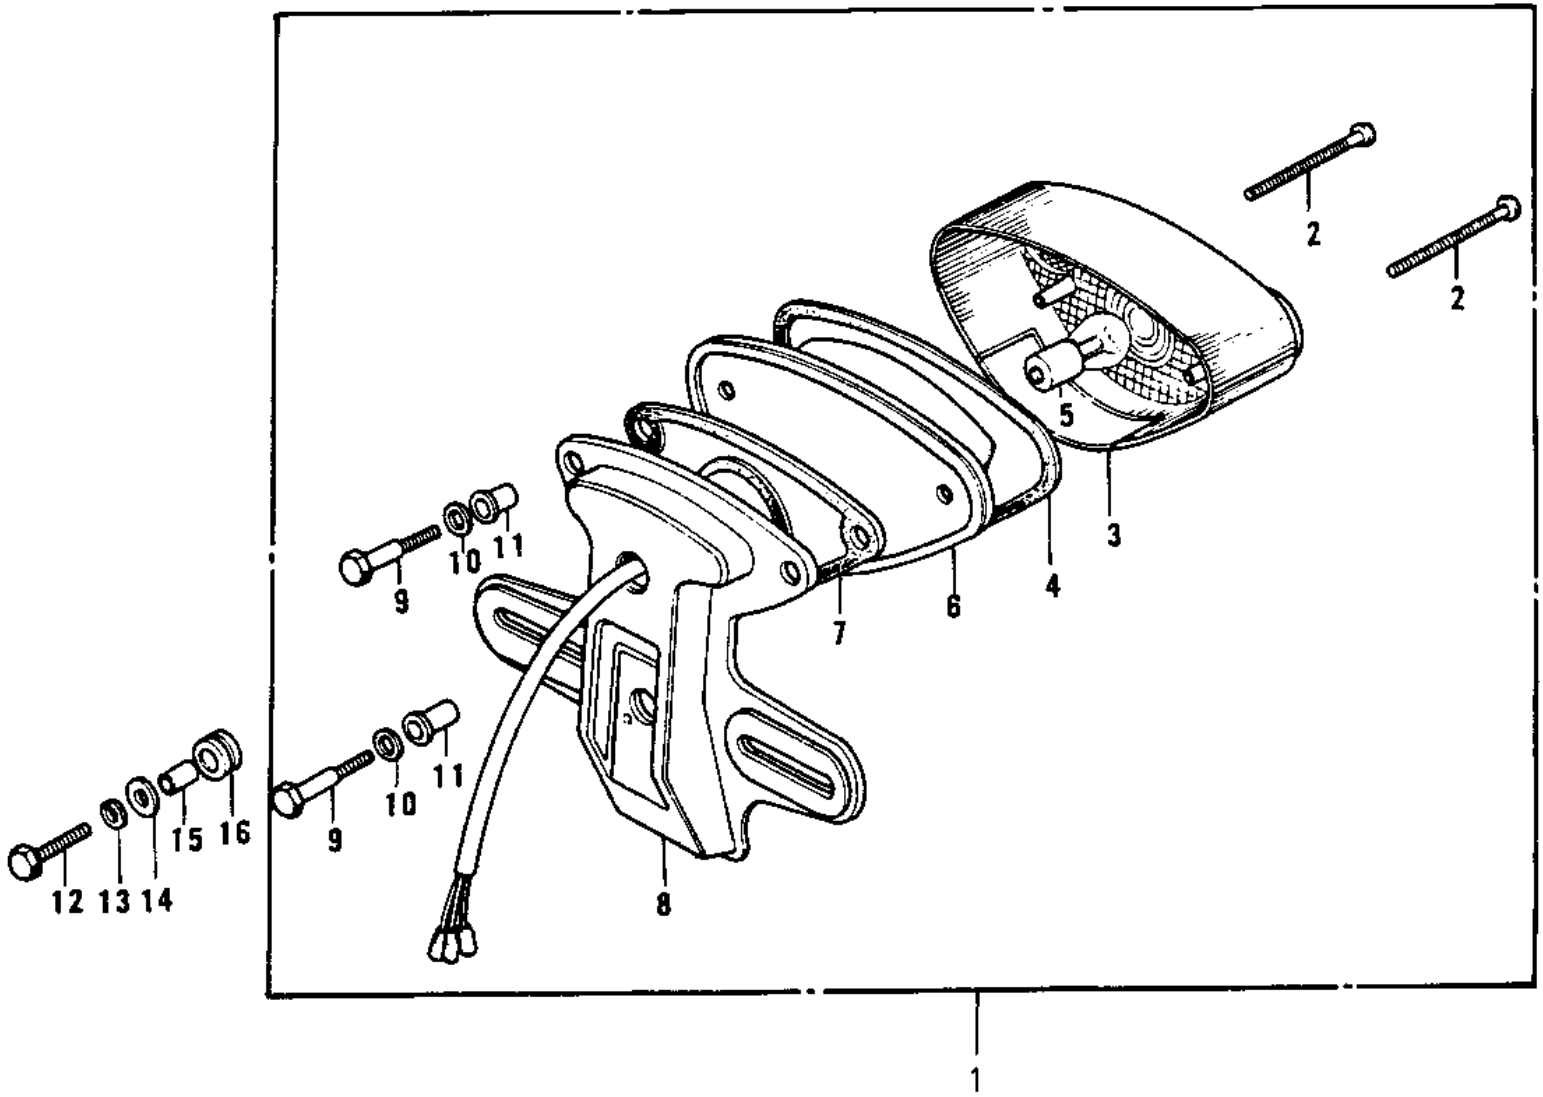

1974 H1-E PARTS DIAGRAM

TAILLIGHT ('73-'75 D/E/F & '76 A8)

1974 H1-E PARTS LIST

TAILLIGHT ('73-'75 D/E/F & '76 A8)

ITEM NAME	PART NUMBER	QUANTITY
LAMP ASY,TAIL,BLACK (Ref # 1)	23024-027-21	1
SCREW (Ref # 2)	220R0455	4
LENS-TAIL LAMP (Ref # 3)	23026-022	1
GASKET-TAIL LAMP LENS (Ref # 4)	23028-016	1
BULB,12V 32/3CP (Ref # 5)	92069-059	1
CASE-TAIL LAMP (Ref # 6)	23027-029	1
GASKET-TAIL LAMP CASE (Ref # 7)	23028-015	1
BKT,LICENSE PLT,BLACK (Ref # 8)	23036-020-21	1
BOLT (Ref # 9)	92001-105	2
WASHER,8.5X20X1.6 (Ref # 10)	92022-1561	2
DAMPER RUBBER (Ref # 11)	92075-091	2
BOLT 6X22 (Ref # 12)	112B0622	3
WASHER SPRING 6MM (Ref # 13)	461F0600	3
WASHER 6.5X20X1.6T (Ref # 14)	92022-125	3
COLLAR 6.8X10X10.5 (Ref # 15)	92027-120	3
DAMPER RUBBER (Ref # 16)	92075-112	3