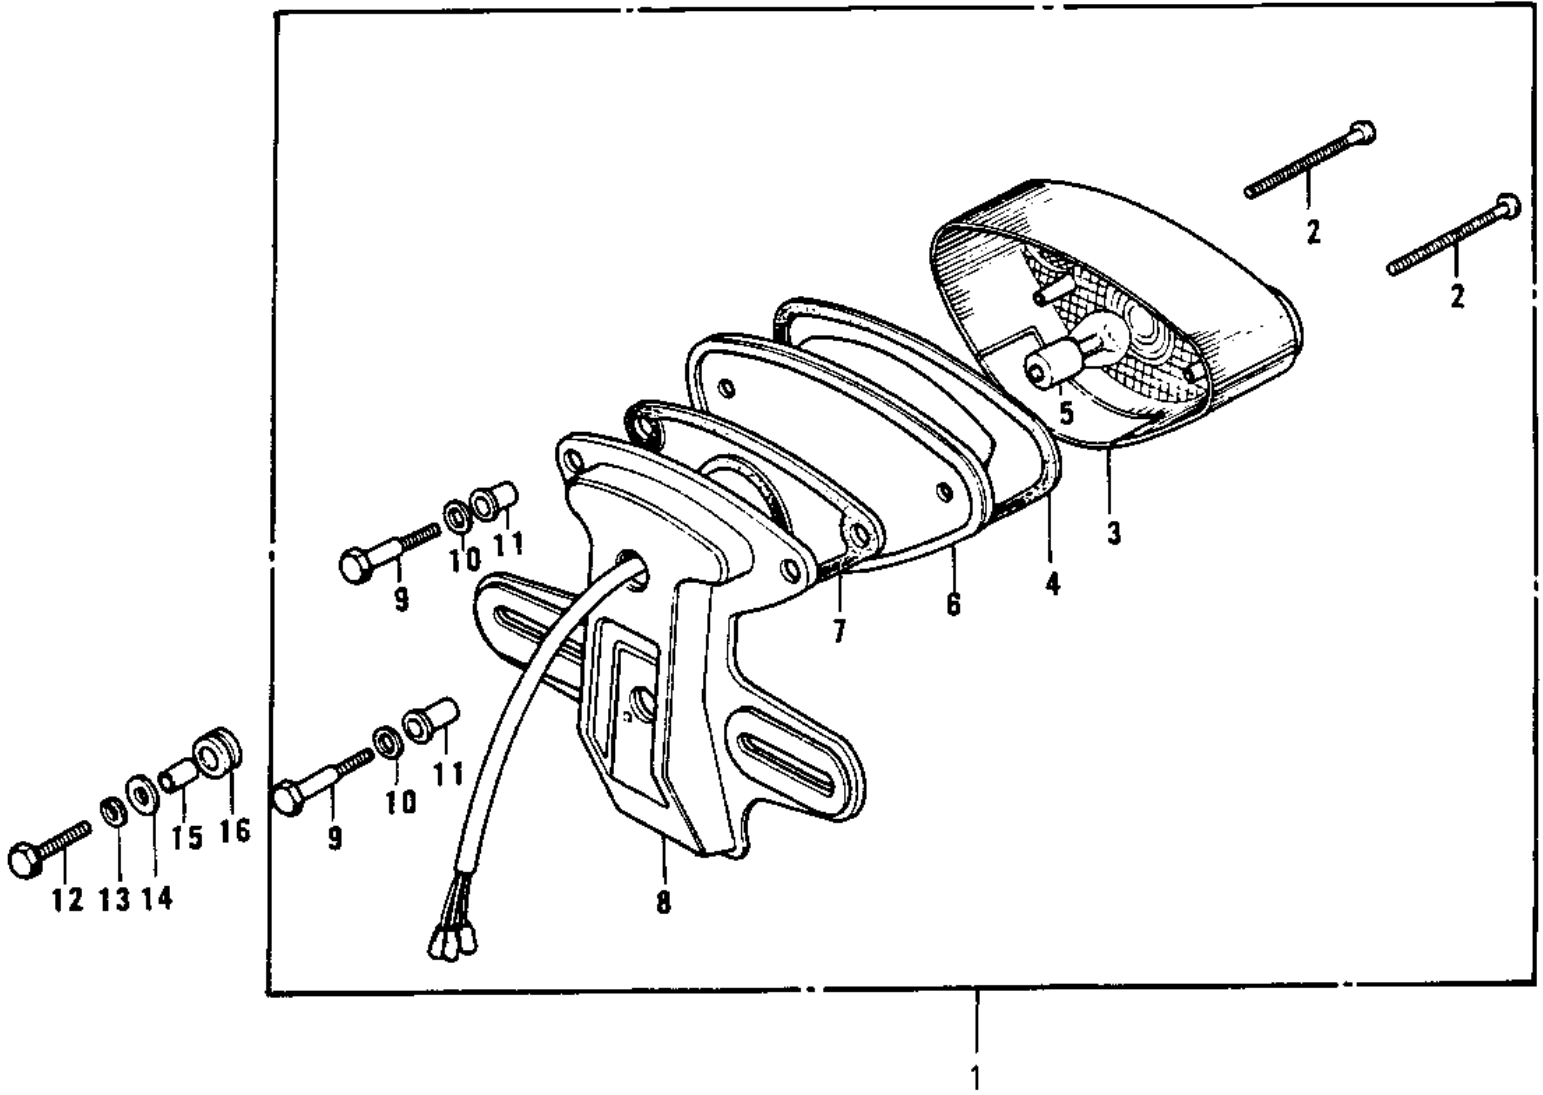

1975 H1-F PARTS DIAGRAM

TAILLIGHT ('73-'75 D/E/F & '76 A8)

1975 H1-F PARTS LIST

TAILLIGHT ('73-'75 D/E/F & '76 A8)

ITEM NAME	PART NUMBER	QUANTITY
LAMP ASY,TAIL,BLACK (Ref # 1)	23024-027-21	1
SCREW (Ref # 2)	220R0455	4
LENS-TAIL LAMP (Ref # 3)	23026-022	1
GASKET-TAIL LAMP LENS (Ref # 4)	23028-016	1
BULB,12V 32/3CP (Ref # 5)	92069-059	1
CASE-TAIL LAMP (Ref # 6)	23027-029	1
GASKET-TAIL LAMP CASE (Ref # 7)	23028-015	1
BKT,LICENSE PLT,BLACK (Ref # 8)	23036-020-21	1
BOLT (Ref # 9)	92001-105	2
WASHER,8.5X20X1.6 (Ref # 10)	92022-1561	2
DAMPER RUBBER (Ref # 11)	92075-091	2
BOLT 6X22 (Ref # 12)	112B0622	3
WASHER SPRING 6MM (Ref # 13)	461F0600	3
WASHER 6.5X20X1.6T (Ref # 14)	92022-125	3
COLLAR 6.8X10X10.5 (Ref # 15)	92027-120	3
DAMPER RUBBER (Ref # 16)	92075-112	3