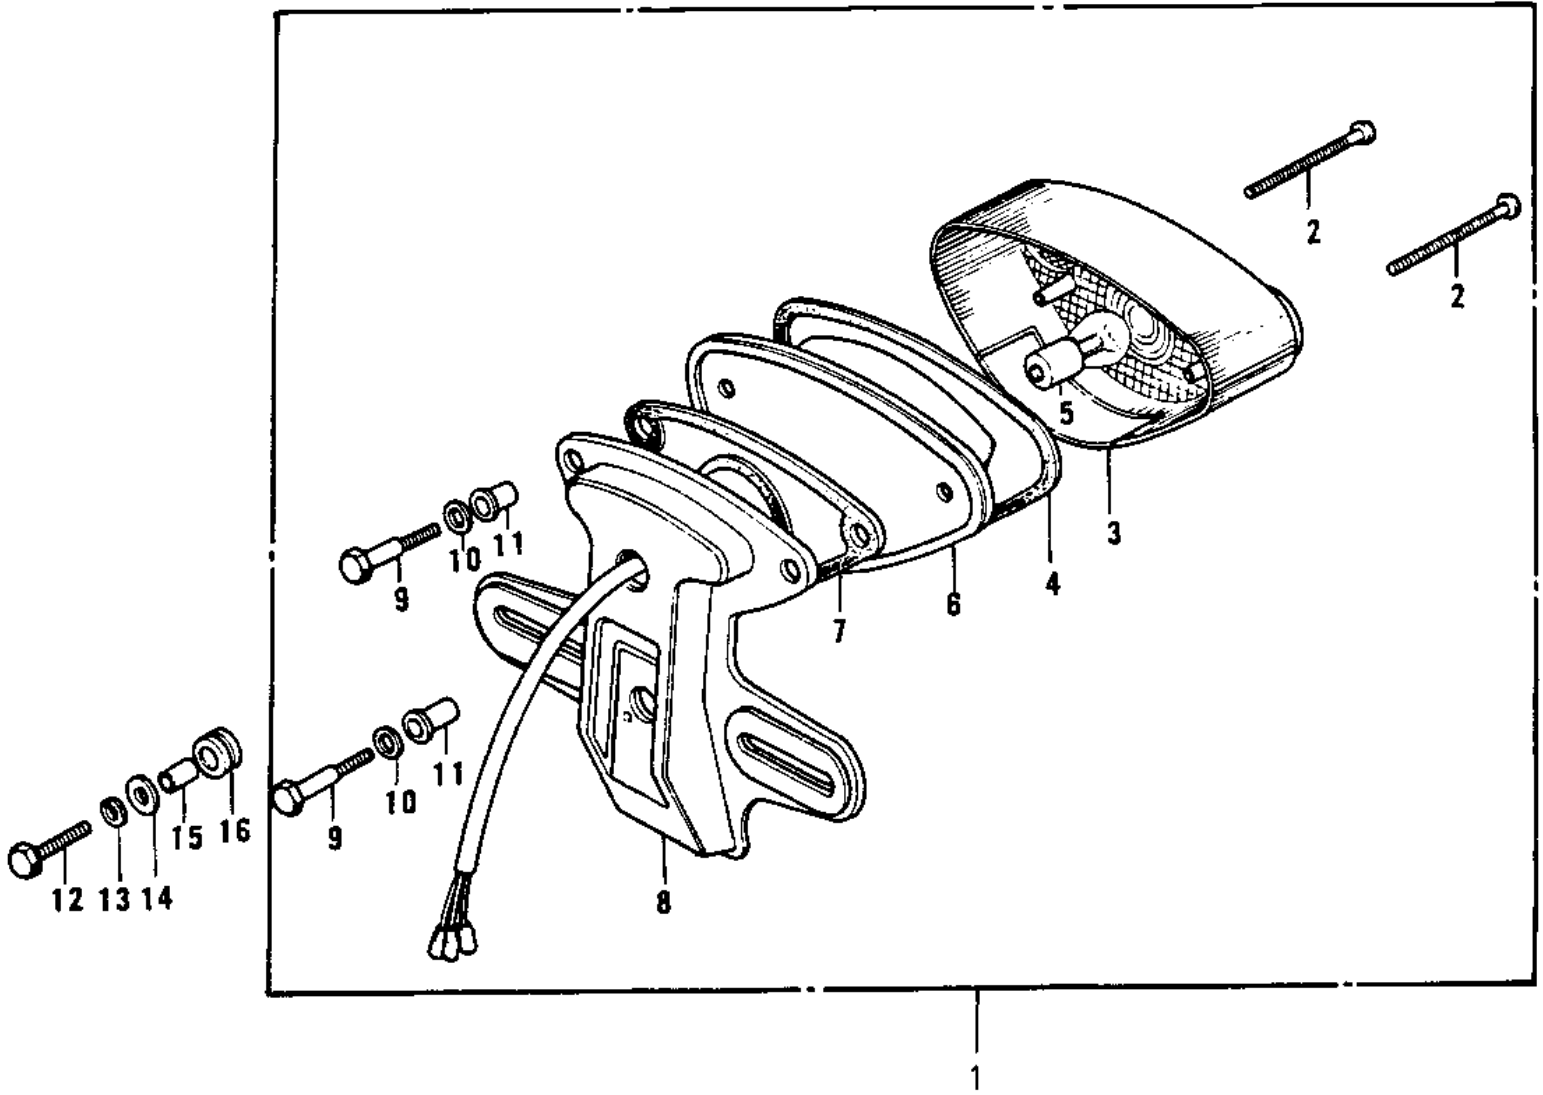

# 1976 KH500-A8 PARTS DIAGRAM

TAILLIGHT ('73-'75 D/E/F & '76 A8)

## 1976 KH500-A8 PARTS LIST

TAILLIGHT ('73-'75 D/E/F & '76 A8)

ITEM NAME	PART NUMBER	QUANTITY
LAMP ASY,TAIL,BLACK (Ref # 1)	23024-027-21	1
SCREW (Ref # 2)	220R0455	4
LENS-TAIL LAMP (Ref # 3)	23026-022	1
GASKET-TAIL LAMP LENS (Ref # 4)	23028-016	1
BULB,12V 32/3CP (Ref # 5)	92069-059	1
CASE-TAIL LAMP (Ref # 6)	23027-029	1
GASKET-TAIL LAMP CASE (Ref # 7)	23028-015	1
BKT,LICENSE PLT,BLACK (Ref # 8)	23036-020-21	1
BOLT (Ref # 9)	92001-105	2
WASHER,8.5X20X1.6 (Ref # 10)	92022-1561	2
DAMPER RUBBER (Ref # 11)	92075-091	2
BOLT 6X22 (Ref # 12)	112B0622	3
WASHER SPRING 6MM (Ref # 13)	461F0600	3
WASHER 6.5X20X1.6T (Ref # 14)	92022-125	3
COLLAR 6.8X10X10.5 (Ref # 15)	92027-120	3
DAMPER RUBBER (Ref # 16)	92075-112	3