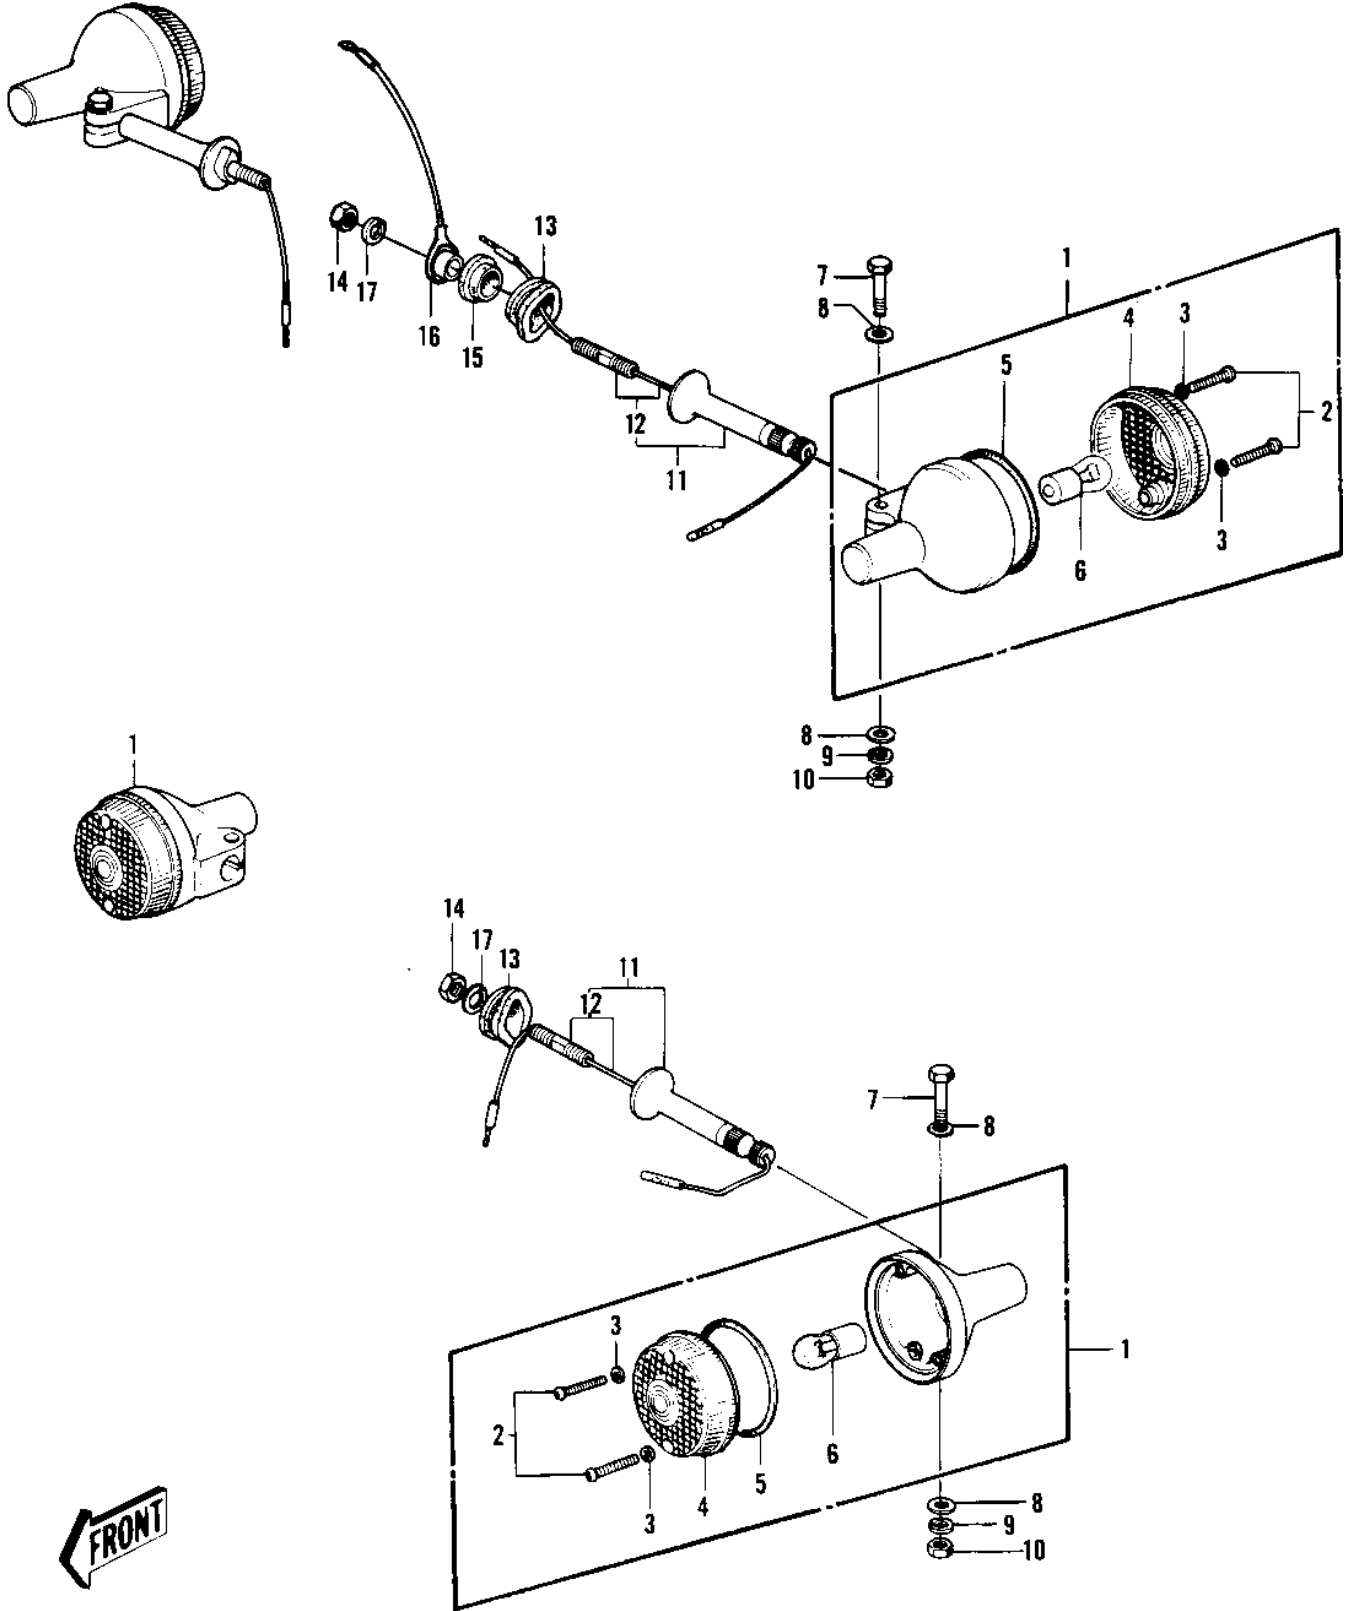

# 1971 H1-B PARTS DIAGRAM

TURN SIGNALS ('73-'75 D/E/F & '76 A8)

## 1971 H1-B PARTS LIST

TURN SIGNALS ('73-'75 D/E/F & '76 A8)

ITEM NAME	PART NUMBER	QUANTITY
LAMP ASSY-TURN SIGNAL (Ref # 1)	23040-037	4
SCREW-PAN HEAD,4X20 (Ref # 2)	220E0420A	8
WASHER-PLAIN,4MM (Ref # 3)	23058-002	8
LENS,TURN SIGNAL LAMP (Ref # 4)	23048-1001	4
GASKET-SIG LAMP LENS (Ref # 5)	23050-003	4
BULB 12V 32CP (Ref # 6)	92069-055	4
BOLT-UPSET (Ref # 7)	112G0630	4
WASHER-PLAIN,6MM (Ref # 8)	411D0600	8
WASHER SPRING 6MM (Ref # 9)	461F0600	4
NUT,6MM (Ref # 10)	311N0600	4
BRACKET-TURN SIG LAMP (Ref # 11)	23078-001	4
BOLT SET-SIG LAMP BKT (Ref # 12)	23073-001	4
DAMPER RUBBER (Ref # 13)	92075-128	4
NUT 10MM (Ref # 14)	315B1000	4
DAMPER RUBBER,SIG LM (Ref # 15)	92075-158	2
COLLAR (Ref # 16)	23076-003	2
WASHER SPRING 10MM (Ref # 17)	461F1000	2