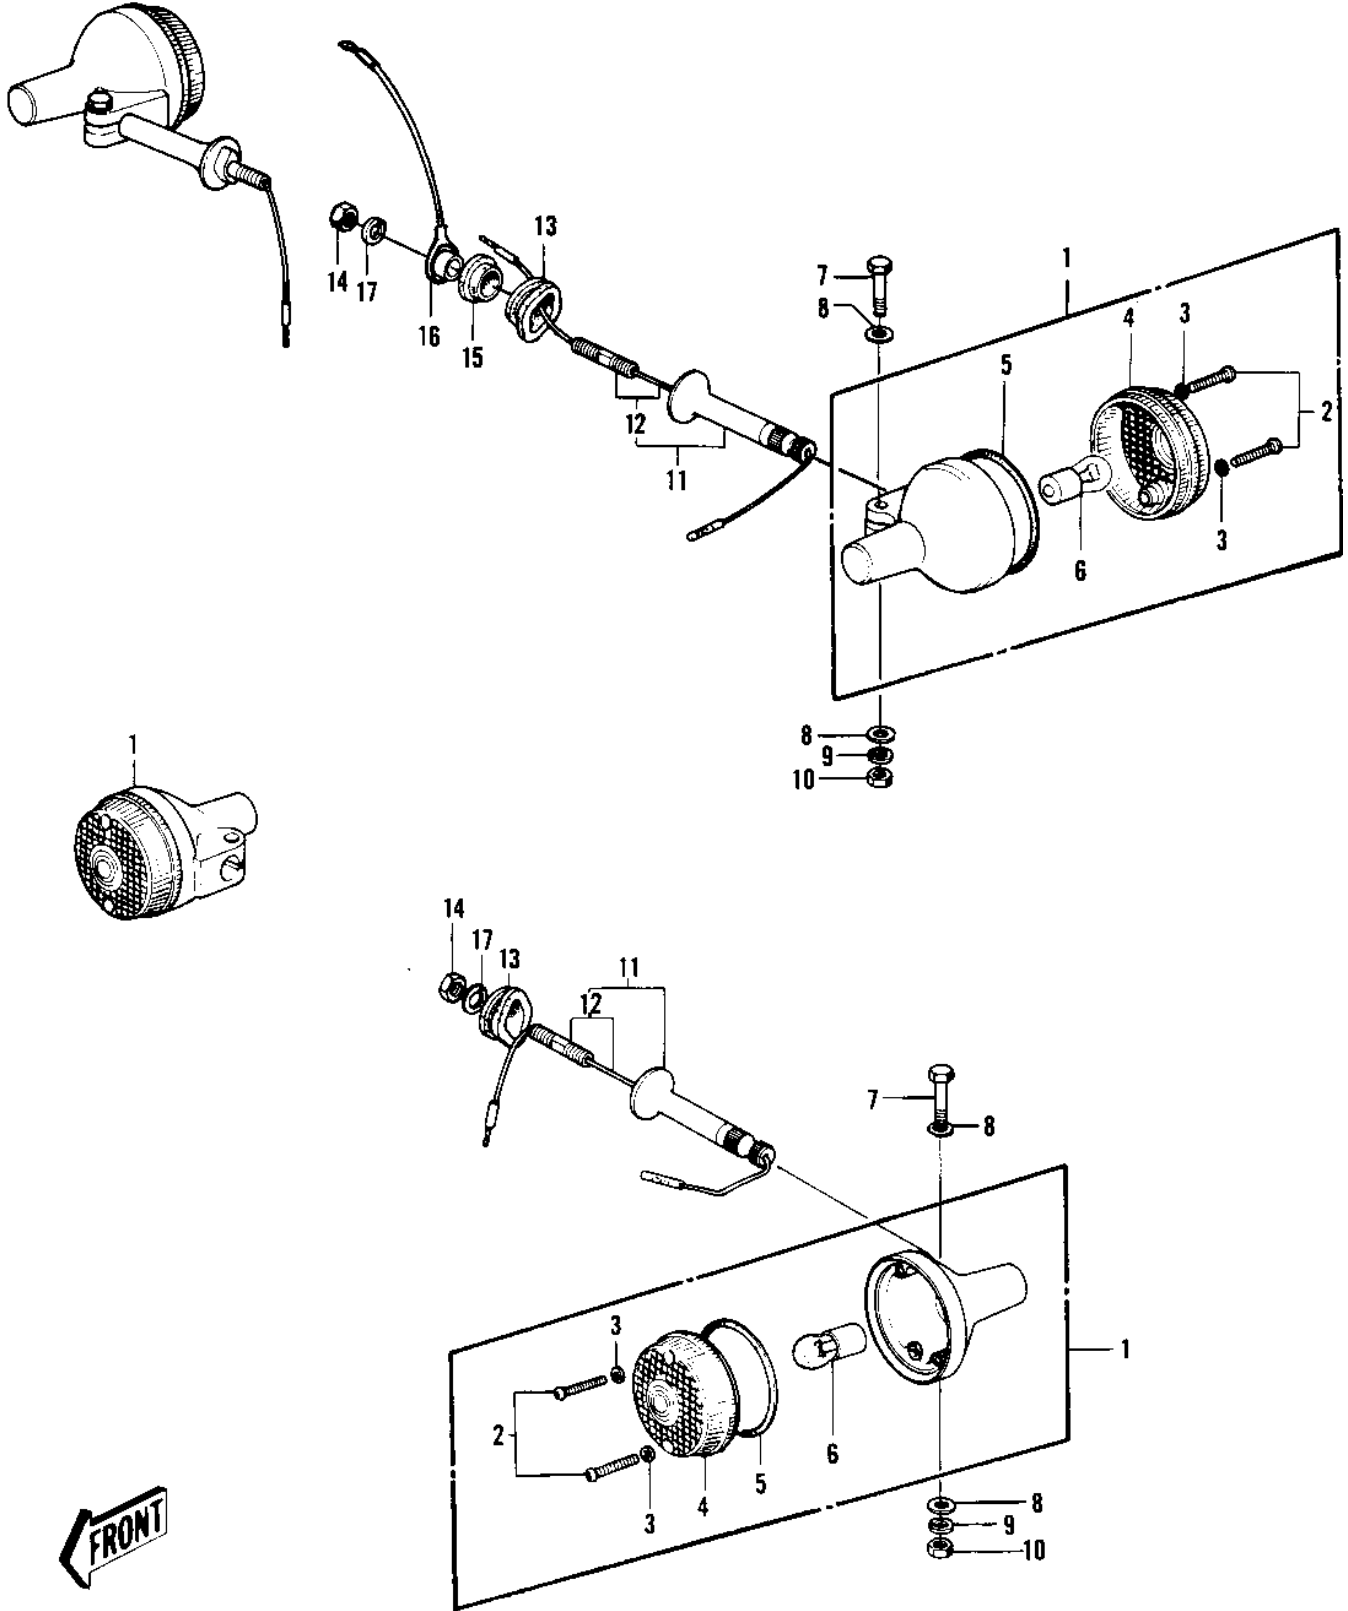

1973 H1-D PARTS DIAGRAM

TURN SIGNALS ('73-'75 D/E/F & '76 A8)

1973 H1-D PARTS LIST

TURN SIGNALS ('73-'75 D/E/F & '76 A8)

ITEM NAME	PART NUMBER	QUANTITY
LAMP ASSY-TURN SIGNAL (Ref # 1)	23040-037	4
SCREW-PAN HEAD,4X20 (Ref # 2)	220E0420A	8
WASHER-PLAIN,4MM (Ref # 3)	23058-002	8
LENS,TURN SIGNAL LAMP (Ref # 4)	23048-1001	4
GASKET-SIG LAMP LENS (Ref # 5)	23050-003	4
BULB 12V 32CP (Ref # 6)	92069-055	4
BOLT-UPSET (Ref # 7)	112G0630	4
WASHER-PLAIN,6MM (Ref # 8)	411D0600	8
WASHER SPRING 6MM (Ref # 9)	461F0600	4
NUT,6MM (Ref # 10)	311N0600	4
BRACKET-TURN SIG LAMP (Ref # 11)	23078-001	4
BOLT SET-SIG LAMP BKT (Ref # 12)	23073-001	4
DAMPER RUBBER (Ref # 13)	92075-128	4
NUT 10MM (Ref # 14)	315B1000	4
DAMPER RUBBER,SIG LM (Ref # 15)	92075-158	2
COLLAR (Ref # 16)	23076-003	2
WASHER SPRING 10MM (Ref # 17)	461F1000	2