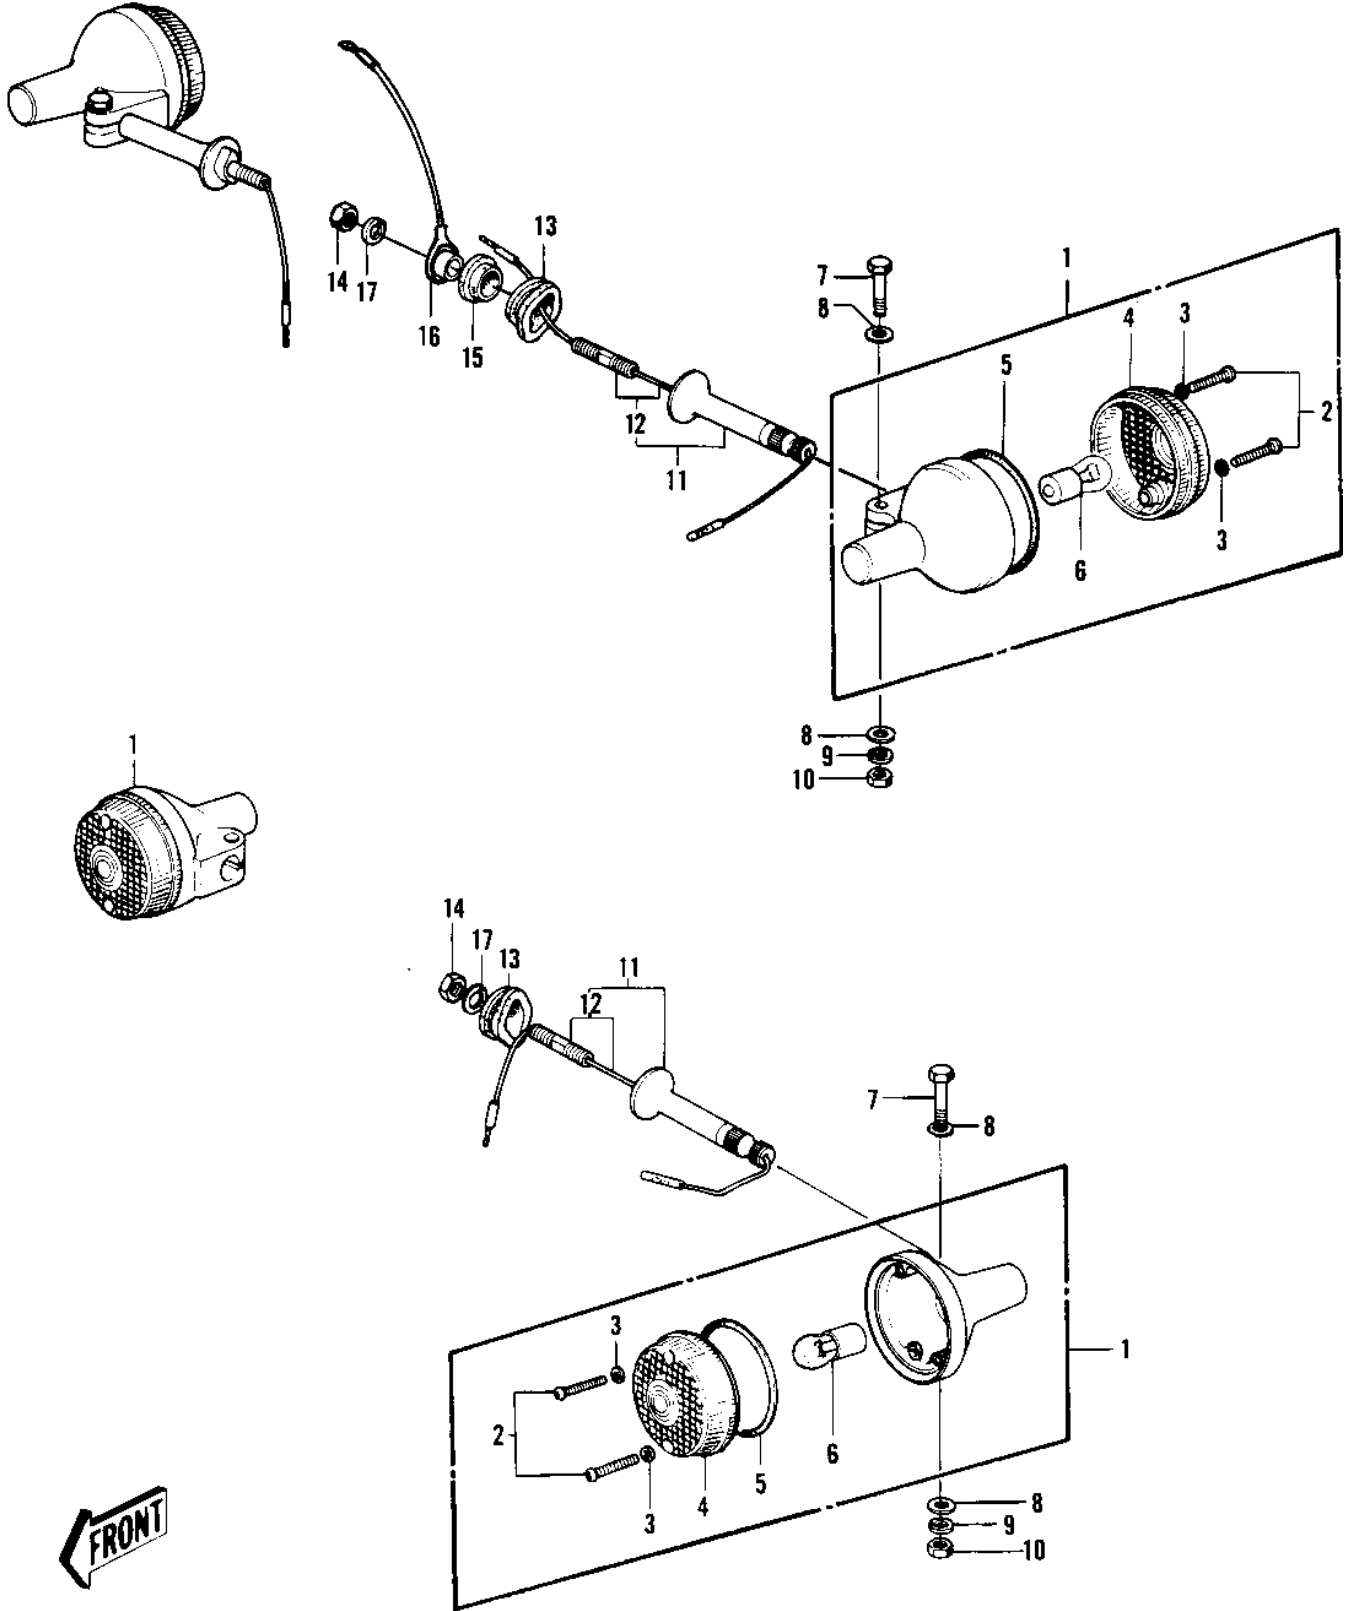

1974 H1-E PARTS DIAGRAM

TURN SIGNALS ('73-'75 D/E/F & '76 A8)

1974 H1-E PARTS LIST

TURN SIGNALS ('73-'75 D/E/F & '76 A8)

ITEM NAME	PART NUMBER	QUANTITY
LAMP ASSY-TURN SIGNAL (Ref # 1)	23040-037	4
SCREW-PAN HEAD,4X20 (Ref # 2)	220E0420A	8
WASHER-PLAIN,4MM (Ref # 3)	23058-002	8
LENS,TURN SIGNAL LAMP (Ref # 4)	23048-1001	4
GASKET-SIG LAMP LENS (Ref # 5)	23050-003	4
BULB 12V 32CP (Ref # 6)	92069-055	4
BOLT-UPSET (Ref # 7)	112G0630	4
WASHER-PLAIN,6MM (Ref # 8)	411D0600	8
WASHER SPRING 6MM (Ref # 9)	461F0600	4
NUT,6MM (Ref # 10)	311N0600	4
BRACKET-TURN SIG LAMP (Ref # 11)	23078-001	4
BOLT SET-SIG LAMP BKT (Ref # 12)	23073-001	4
DAMPER RUBBER (Ref # 13)	92075-128	4
NUT 10MM (Ref # 14)	315B1000	4
DAMPER RUBBER,SIG LM (Ref # 15)	92075-158	2
COLLAR (Ref # 16)	23076-003	2
WASHER SPRING 10MM (Ref # 17)	461F1000	2