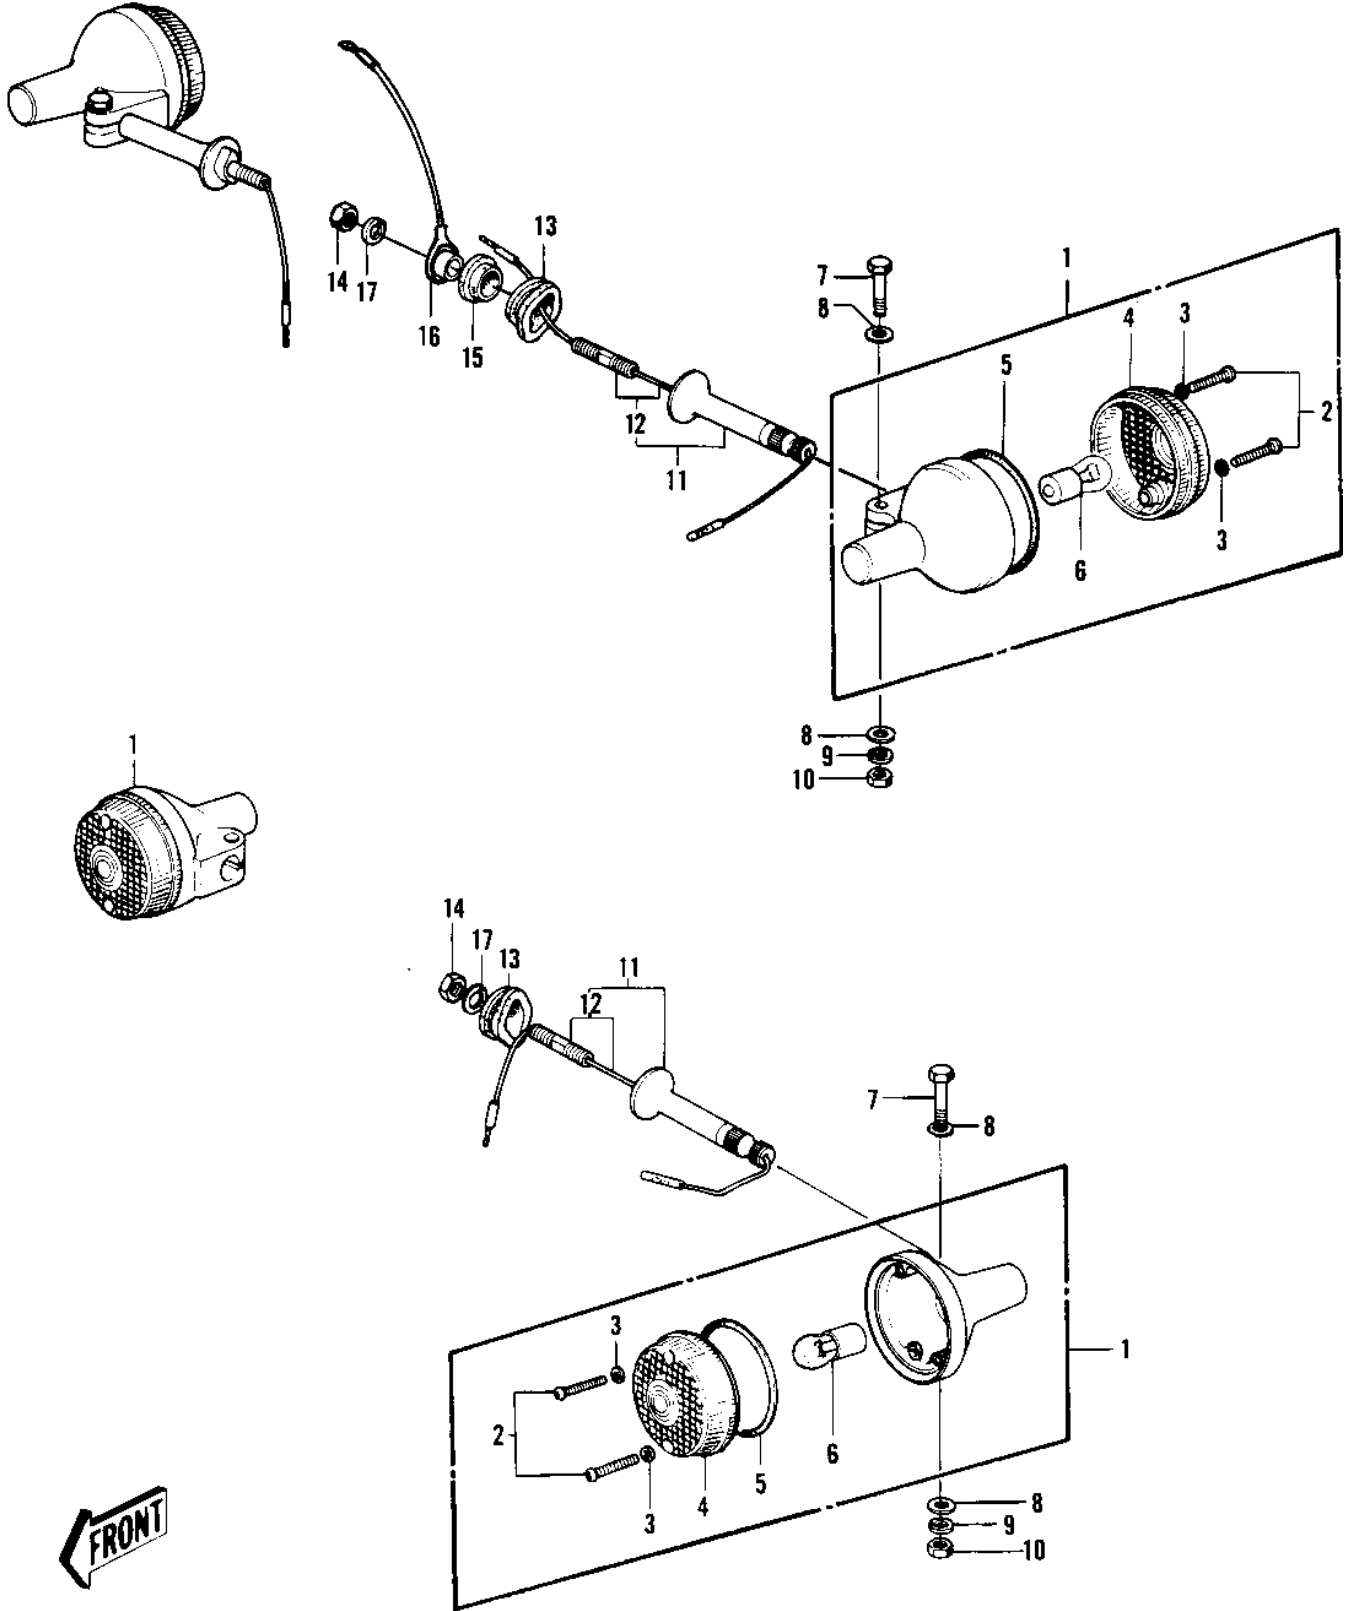

1975 H1-F PARTS DIAGRAM

TURN SIGNALS ('73-'75 D/E/F & '76 A8)

1975 H1-F PARTS LIST

TURN SIGNALS ('73-'75 D/E/F & '76 A8)

ITEM NAME	PART NUMBER	QUANTITY
LAMP ASSY-TURN SIGNAL (Ref # 1)	23040-037	4
SCREW-PAN HEAD,4X20 (Ref # 2)	220E0420A	8
WASHER-PLAIN,4MM (Ref # 3)	23058-002	8
LENS,TURN SIGNAL LAMP (Ref # 4)	23048-1001	4
GASKET-SIG LAMP LENS (Ref # 5)	23050-003	4
BULB 12V 32CP (Ref # 6)	92069-055	4
BOLT-UPSET (Ref # 7)	112G0630	4
WASHER-PLAIN,6MM (Ref # 8)	411D0600	8
WASHER SPRING 6MM (Ref # 9)	461F0600	4
NUT,6MM (Ref # 10)	311N0600	4
BRACKET-TURN SIG LAMP (Ref # 11)	23078-001	4
BOLT SET-SIG LAMP BKT (Ref # 12)	23073-001	4
DAMPER RUBBER (Ref # 13)	92075-128	4
NUT 10MM (Ref # 14)	315B1000	4
DAMPER RUBBER,SIG LM (Ref # 15)	92075-158	2
COLLAR (Ref # 16)	23076-003	2
WASHER SPRING 10MM (Ref # 17)	461F1000	2