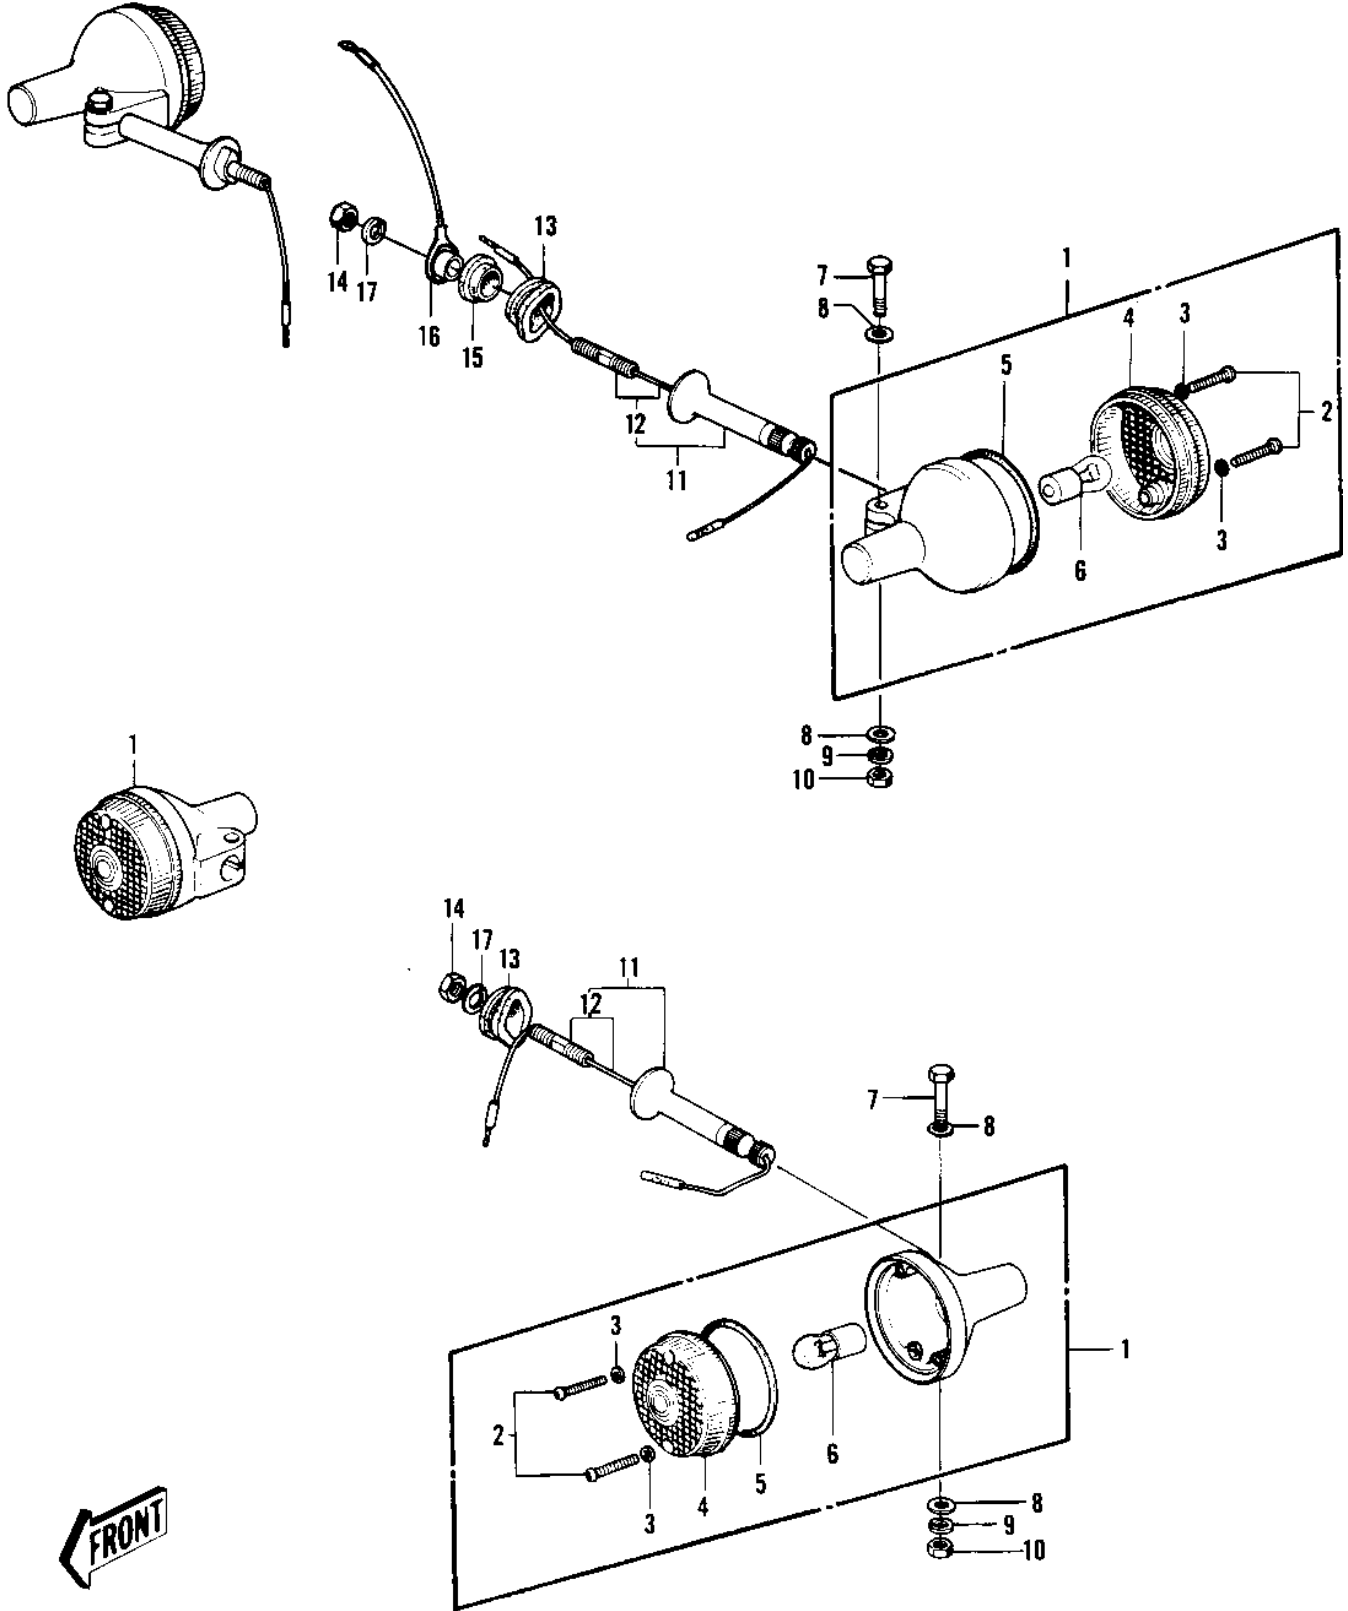

1976 KH500-A8 PARTS DIAGRAM

TURN SIGNALS ('73-'75 D/E/F & '76 A8)

1976 KH500-A8 PARTS LIST

TURN SIGNALS ('73-'75 D/E/F & '76 A8)

ITEM NAME	PART NUMBER	QUANTITY
LAMP ASSY-TURN SIGNAL (Ref # 1)	23040-037	4
SCREW-PAN HEAD,4X20 (Ref # 2)	220E0420A	8
WASHER-PLAIN,4MM (Ref # 3)	23058-002	8
LENS,TURN SIGNAL LAMP (Ref # 4)	23048-1001	4
GASKET-SIG LAMP LENS (Ref # 5)	23050-003	4
BULB 12V 32CP (Ref # 6)	92069-055	4
BOLT-UPSET (Ref # 7)	112G0630	4
WASHER-PLAIN,6MM (Ref # 8)	411D0600	8
WASHER SPRING 6MM (Ref # 9)	461F0600	4
NUT,6MM (Ref # 10)	311N0600	4
BRACKET-TURN SIG LAMP (Ref # 11)	23078-001	4
BOLT SET-SIG LAMP BKT (Ref # 12)	23073-001	4
DAMPER RUBBER (Ref # 13)	92075-128	4
NUT 10MM (Ref # 14)	315B1000	4
DAMPER RUBBER,SIG LM (Ref # 15)	92075-158	2
COLLAR (Ref # 16)	23076-003	2
WASHER SPRING 10MM (Ref # 17)	461F1000	2