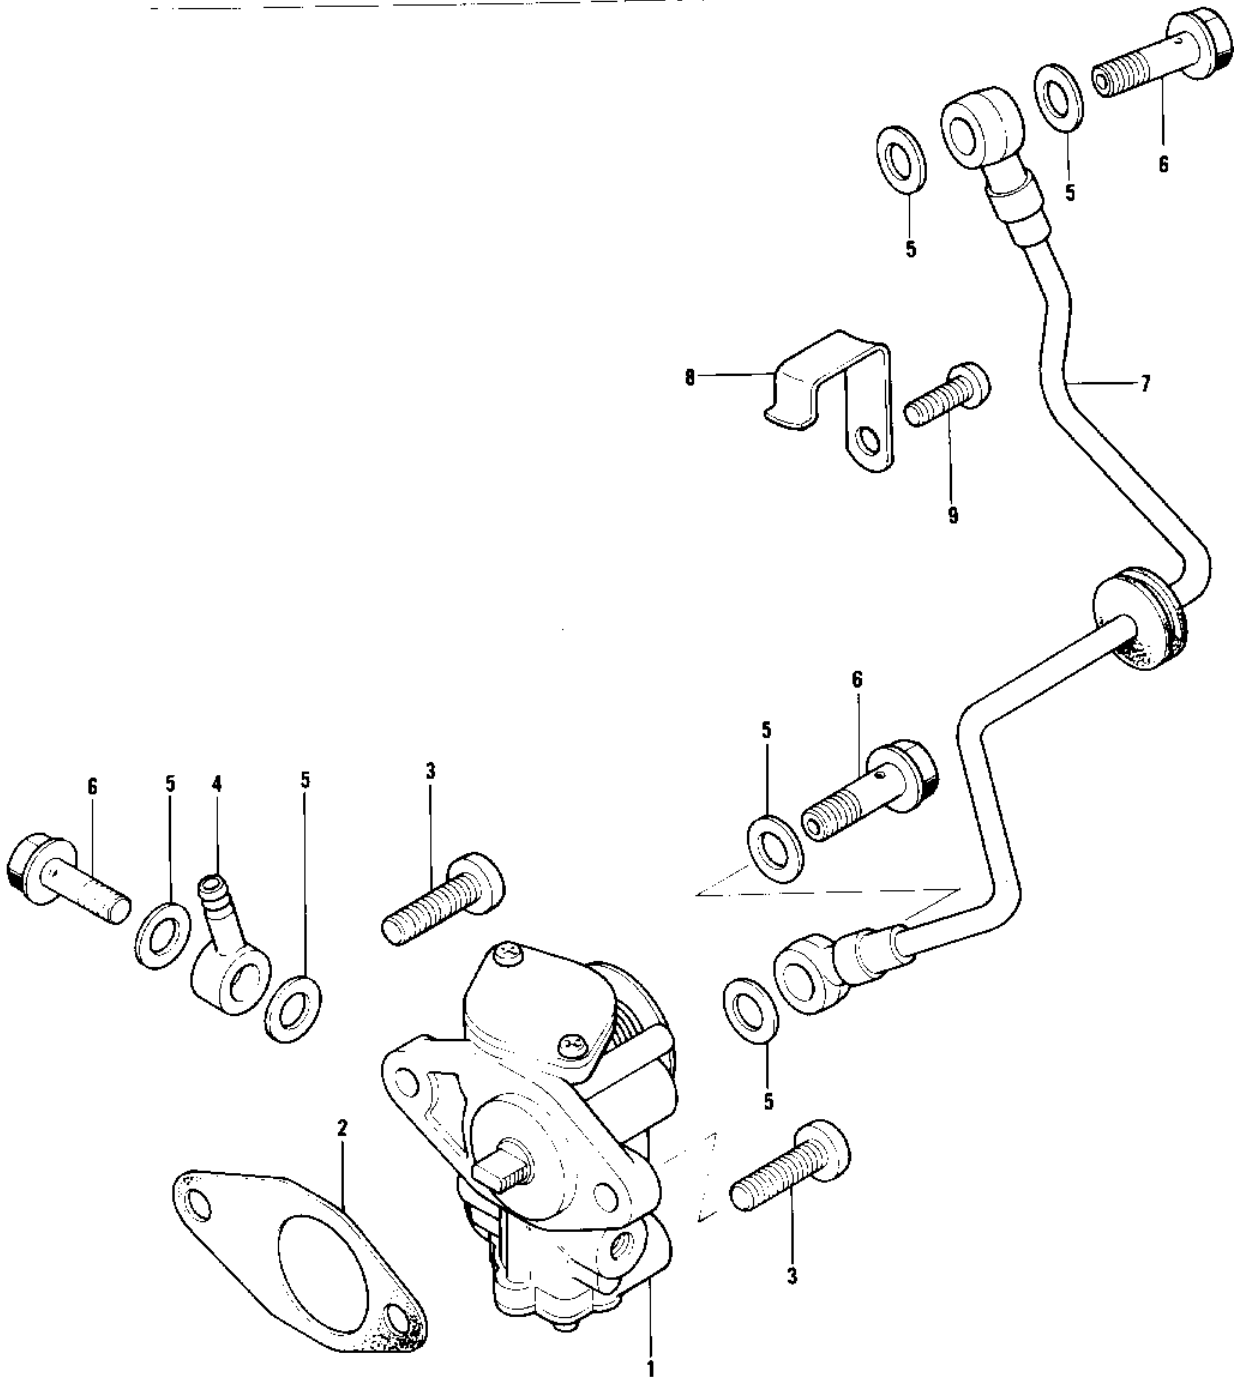

1975 KT250-A PARTS DIAGRAM

OIL PUMP

1975 KT250-A PARTS LIST

OIL PUMP

ITEM NAME	PART NUMBER	QUANTITY
OIL PUMP ASSY (Ref # 1)	16082-058	1
GASKET,OIL PUMP (Ref # 2)	16094-008	1
UNAVAILABLE IN PRICE BOOK (Ref # 3)	214B0516A	2
CONNECTOR BANJO (Ref # 4)	92061-009	1
WASHER OIL PUMP BANJO (Ref # 5)	92022-077	6
BOLT-BANJO,6MM (Ref # 6)	92060-013	3
PIPE,OIL (Ref # 7)	16134-027	1
CLAMP,OIL PIPE (Ref # 8)	92037-157	1
SCREW PAN HEAD 6X14 (Ref # 9)	220B0614	1