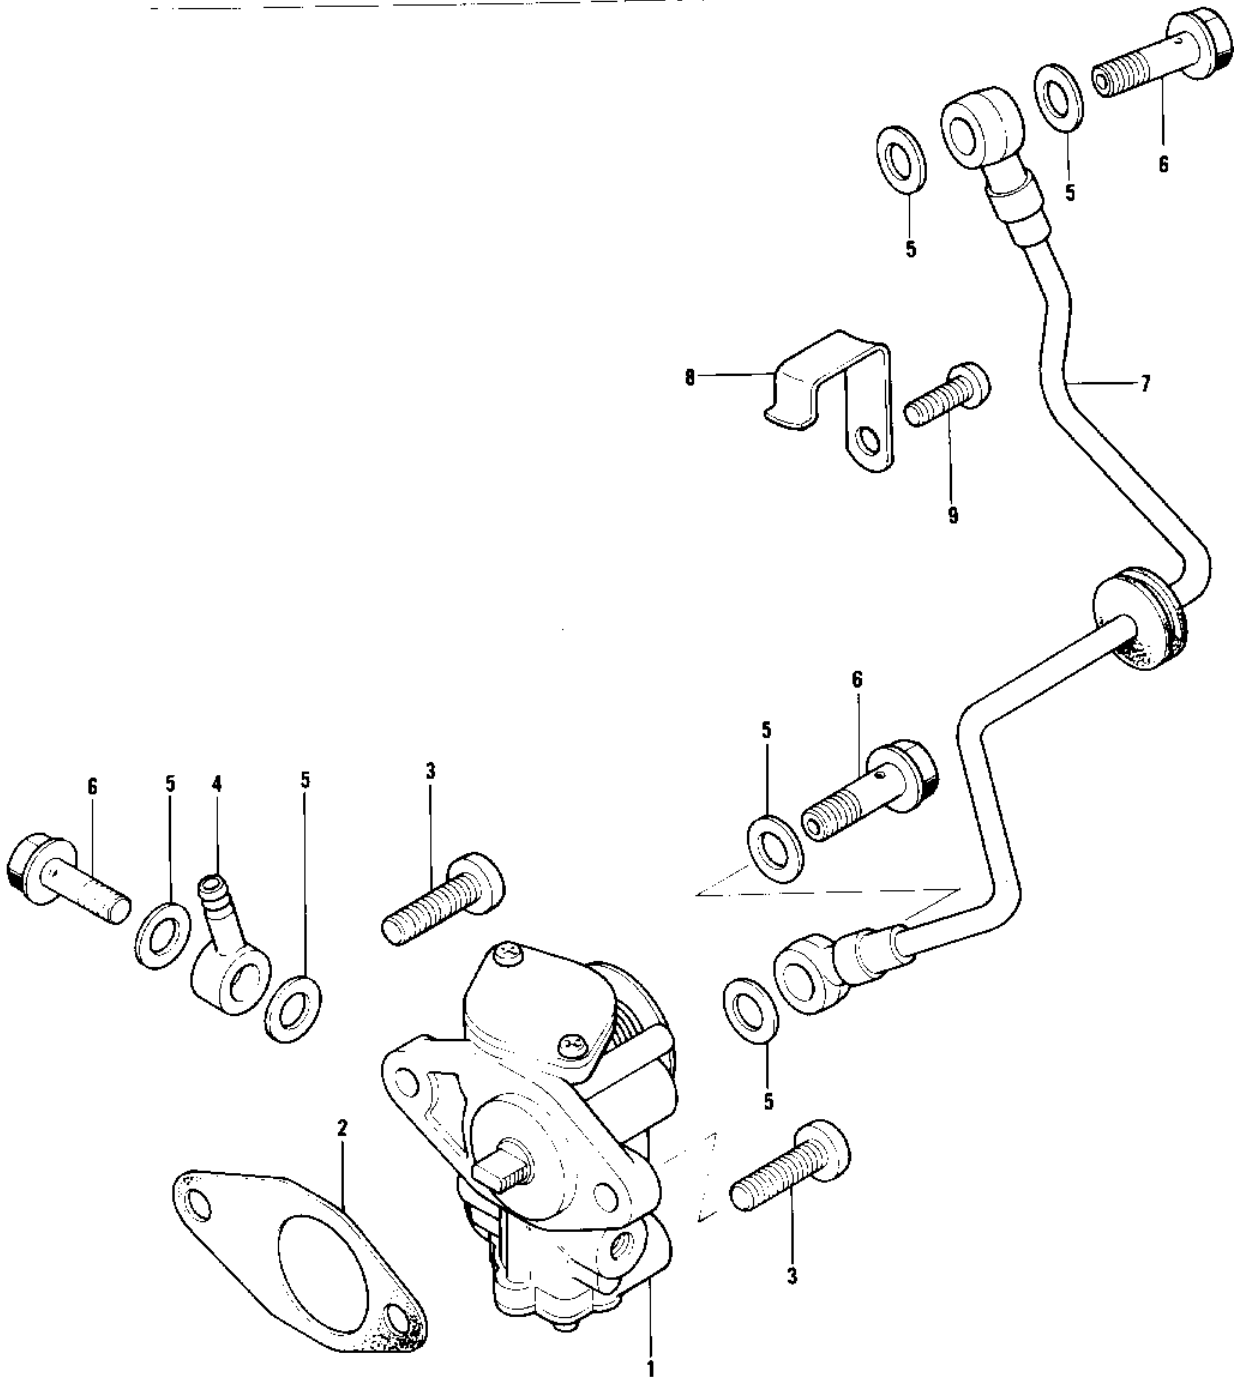

1976 Trial PARTS DIAGRAM

OIL PUMP

1976 Trial PARTS LIST

OIL PUMP

ITEM NAME	PART NUMBER	QUANTITY
OIL PUMP ASSY (Ref # 1)	16082-058	
GASKET,OIL PUMP (Ref # 2)	16094-008	
UNAVAILABLE IN PRICE BOOK (Ref # 3)	214B0516A	
CONNECTOR BANJO (Ref # 4)	92061-009	
WASHER OIL PUMP BANJO (Ref # 5)	92022-077	
BOLT-BANJO,6MM (Ref # 6)	92060-013	
PIPE,OIL (Ref # 7)	16134-027	
CLAMP,OIL PIPE (Ref # 8)	92037-157	
SCREW PAN HEAD 6X14 (Ref # 9)	220B0614	