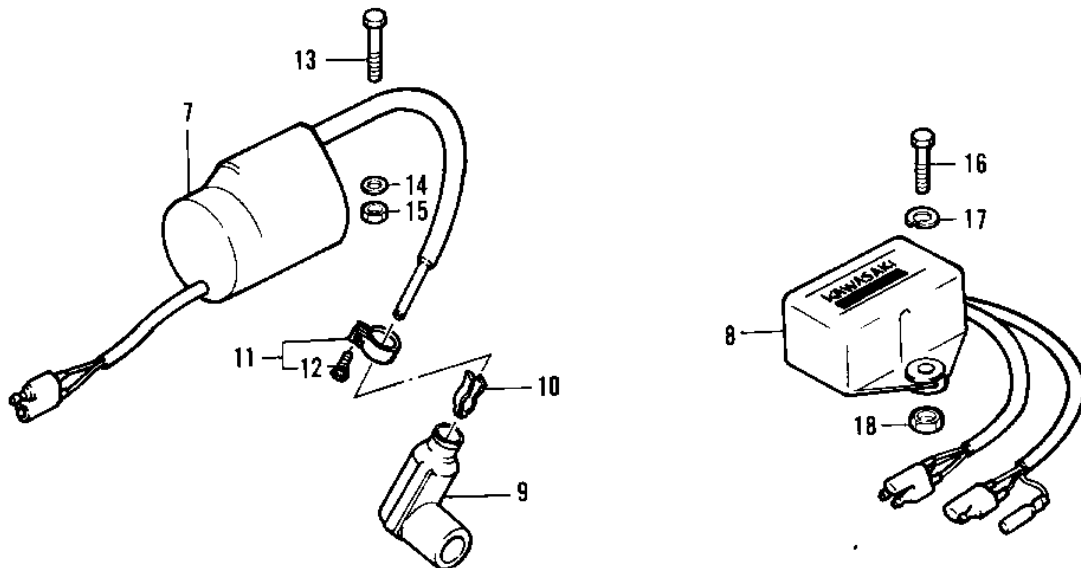

# 1975 KT250-A PARTS DIAGRAM

IGNITION/GENERATOR

R4  
—

102-

# 1975 KT250-A PARTS LIST

## IGNITION/GENERATOR

ITEM NAME	PART NUMBER	QUANTITY
UNAVAILABLE IN PRICE BOOK (Ref # 1)	214B0516A	3
WASHER SPRING 5MM (Ref # 2)	461F0500	3
WASHER PLAIN 5MM (Ref # 3)	411B0500	3
FLYWHEEL,MAGNETO (Ref # 4)	21050-020	1
STATOR ASSY,MAGNETO (Ref # 5)	21003-030	1
WIRING HARNESS,MAG (Ref # 6)	21029-033	1
COIL,IGNITION (Ref # 7)	21121-077	1
IGNITION UNIT (Ref # 8)	21119-023	1
CAP,SPARK PLUG (Ref # 9)	21130-1006	1
TERMINAL,PLUG CAP (Ref # 10)	21169-001	1
CLAMP,SPARK PLUG CAP (Ref # 11)	92037-1173	1
SCREW-PAN-CROS (Ref # 12)	220B0310	1
BOLT, HEX HEAD 5X22 (Ref # 13)	110B0522A	2
WASHER PLAIN 5MM (Ref # 14)	411B0500	2
NUT,5MM (Ref # 15)	311B0500	2
BOLT-UPSET (Ref # 16)	112G0618	2
WASHER SPRING 6MM (Ref # 17)	461F0600	2
NUT 6MM (Ref # 18)	311B0600	2
COIL,PULSER (Ref # 19)	21047-033	1
COIL,LIGHTING (Ref # 20)	21047-034	1
COIL,CHARGE (Ref # 21)	21047-035	1
COIL (Ref # 22)	21049-019	1