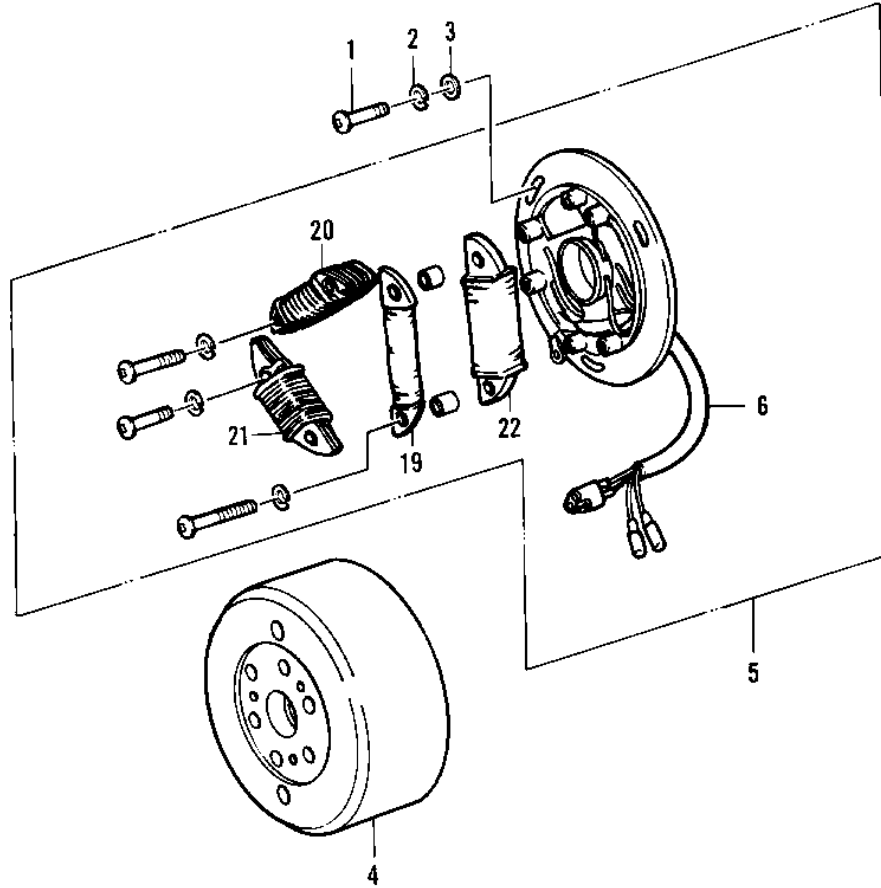

# 1975 KT250-A PARTS DIAGRAM

IGNITION/GENERATOR

R4  
—

102-

# 1975 KT250-A PARTS LIST

## IGNITION/GENERATOR

ITEM NAME	PART NUMBER	QUANTITY
UNAVAILABLE IN PRICE BOOK (Ref # 1)	214B0516A	3
WASHER SPRING 5MM (Ref # 2)	461F0500	3
WASHER PLAIN 5MM (Ref # 3)	411B0500	3
FLYWHEEL,MAGNETO (Ref # 4)	21050-020	1
STATOR ASSY,MAGNETO (Ref # 5)	21003-030	1
WIRING HARNESS,MAG (Ref # 6)	21029-033	1
COIL,IGNITION (Ref # 7)	21121-077	1
IGNITION UNIT (Ref # 8)	21119-023	1
CAP,SPARK PLUG (Ref # 9)	21130-1006	1
TERMINAL,PLUG CAP (Ref # 10)	21169-001	1
CLAMP,SPARK PLUG CAP (Ref # 11)	92037-1173	1
SCREW-PAN-CROS (Ref # 12)	220B0310	1
BOLT, HEX HEAD 5X22 (Ref # 13)	110B0522A	2
WASHER PLAIN 5MM (Ref # 14)	411B0500	2
NUT,5MM (Ref # 15)	311B0500	2
BOLT-UPSET (Ref # 16)	112G0618	2
WASHER SPRING 6MM (Ref # 17)	461F0600	2
NUT 6MM (Ref # 18)	311B0600	2
COIL,PULSER (Ref # 19)	21047-033	1
COIL,LIGHTING (Ref # 20)	21047-034	1
COIL,CHARGE (Ref # 21)	21047-035	1
COIL (Ref # 22)	21049-019	1