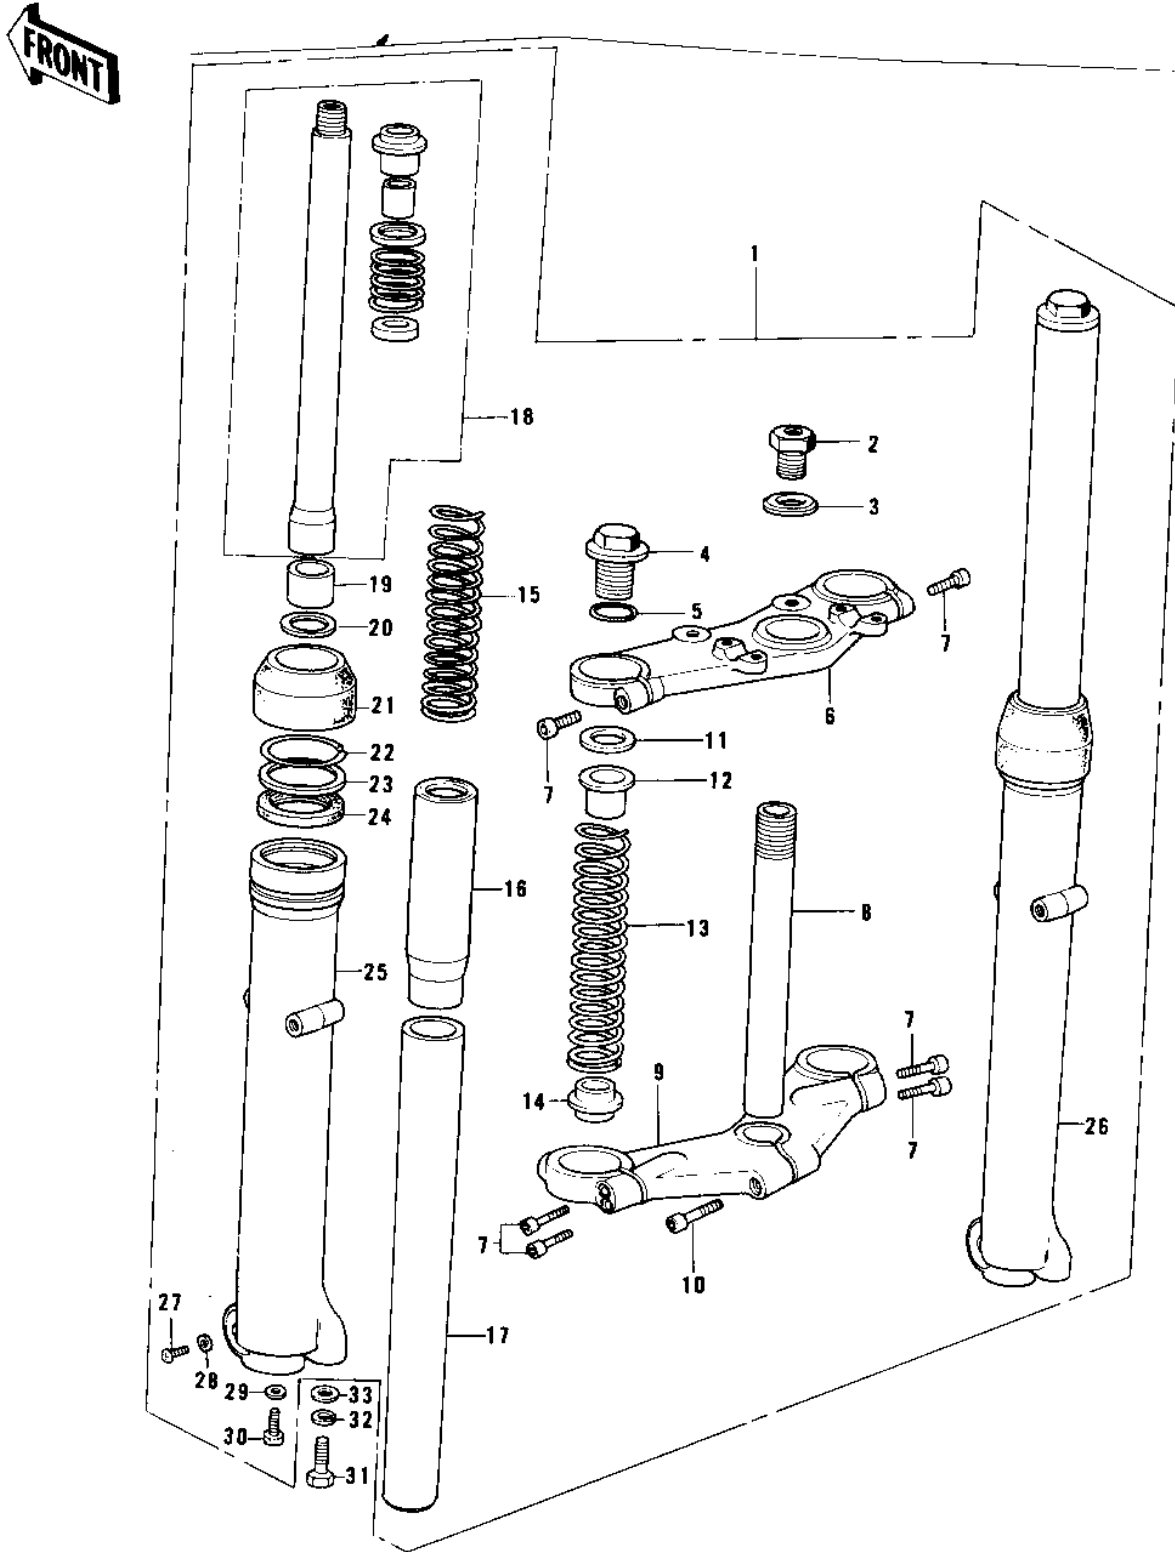

1976 Trial PARTS DIAGRAM

FRONT FORK