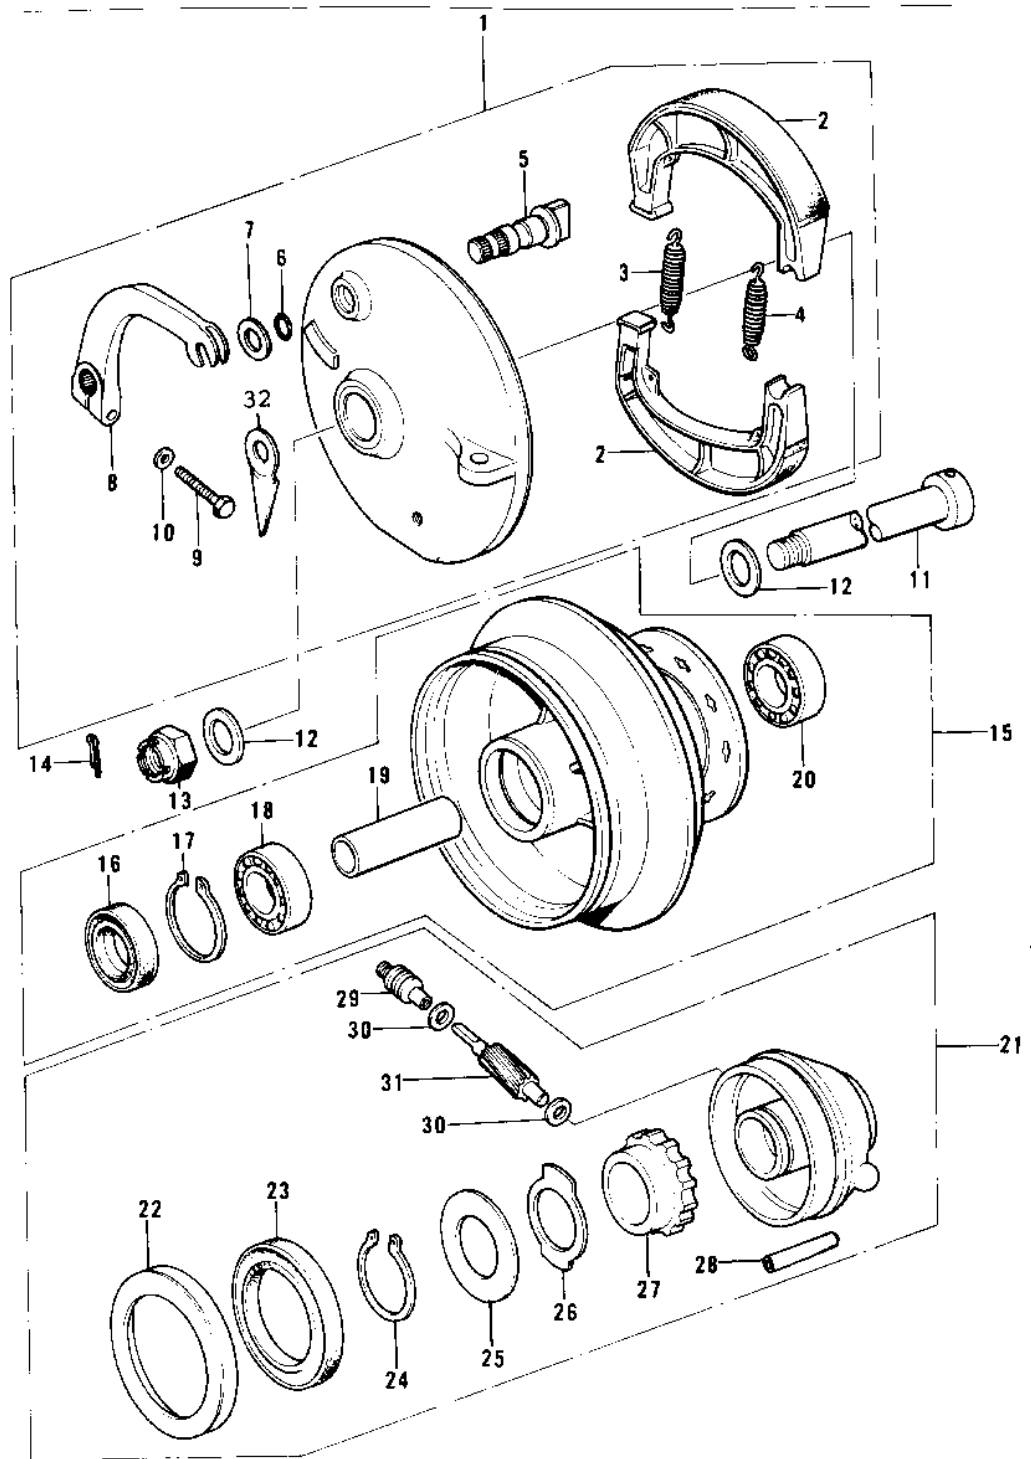

1975 KT250-A PARTS DIAGRAM

FRONT HUB/BRAKE

1975 KT250-A PARTS LIST

FRONT HUB/BRAKE

ITEM NAME	PART NUMBER	QUANTITY
PANEL-ASY,FR BRK BLK (Ref # 1)	41035-064-80	1
PANEL ASY,FR BK,BUFF (Ref # 1)	41035-078-80	1
SHOE,BRAKE (Ref # 2)	41048-015	2
SPRING,BRAKE SHOE (Ref # 3)	92081-1766	1
SPRING,BRAKE SHOE (Ref # 4)	92081-1550	1
CAM SHAFT-FRONT BRAKE (Ref # 5)	41050-018	1
"0" RING,11MM (Ref # 6)	92055-004	1
WASHER BRAKE CAM SHT (Ref # 7)	41052-001	1
LEVER,FRONT BRAKE CAM (Ref # 8)	41053-024	1
LEVER,FRNT BRAKE CAM (Ref # 8)	41053-026	1
BOLT-UPSET,6X20 (Ref # 9)	112G0620	1
BOLT-UPSET (Ref # 9)	112G0625	1
WASHER PLAIN 6MM (Ref # 10)	410B0600	1
AXLE,FRONT (Ref # 11)	41068-047	1
WASHER PLAIN 12MM (Ref # 1)	411B1200	2
NUT-CASTLE (Ref # 13)	320G1200	1
PIN COTTER 3.0X25 (Ref # 14)	550D3025	1
DRUM-ASSY,FR BRK,BUFF (Ref # 15)	41034-031-80	1
OIL SEAL,FR BK DRUM (Ref # 16)	92050-059	1
CIRCLIP.37MM (Ref # 17)	481J3700	1
BEARING BALL #6301 (Ref # 18)	601B6301	1
SPACER,FR HUB BEARING (Ref # 19)	41039-025	1
BEARING BALL #6201 (Ref # 20)	601B6201	1
CASE ASSY,SPEED GEAR (Ref # 21)	41078-009	1
CASE ASSY,SPEED GEAR (Ref # 21)	41078-009	1
DUST COVER (Ref # 22)	41042-013	1
OIL SEAL (Ref # 23)	654A405208	1
CIRCLIP,19MM (Ref # 24)	480J1900	1
WASHER,THRUST (Ref # 25)	41065-004	1

1975 KT250-A PARTS LIST

FRONT HUB/BRAKE

ITEM NAME	PART NUMBER	QUANTITY
RECEIVER,SPEED GEAR (Ref # 26)	41064-011	1
GEAR,SPEEDOMETER (Ref # 27)	41059-024	1
PIN,SPRING (Ref # 28)	41082-001	1
BUSH,SPEEDMETER CABLE (Ref # 29)	41062-005	1
WASHER THRST SPD PINI (Ref # 30)	41063-001	2
PINION,SPEEDOMETER (Ref # 31)	41060-015	1
INDICATOR,FR BK SHOE (Ref # 32)	41085-018	1