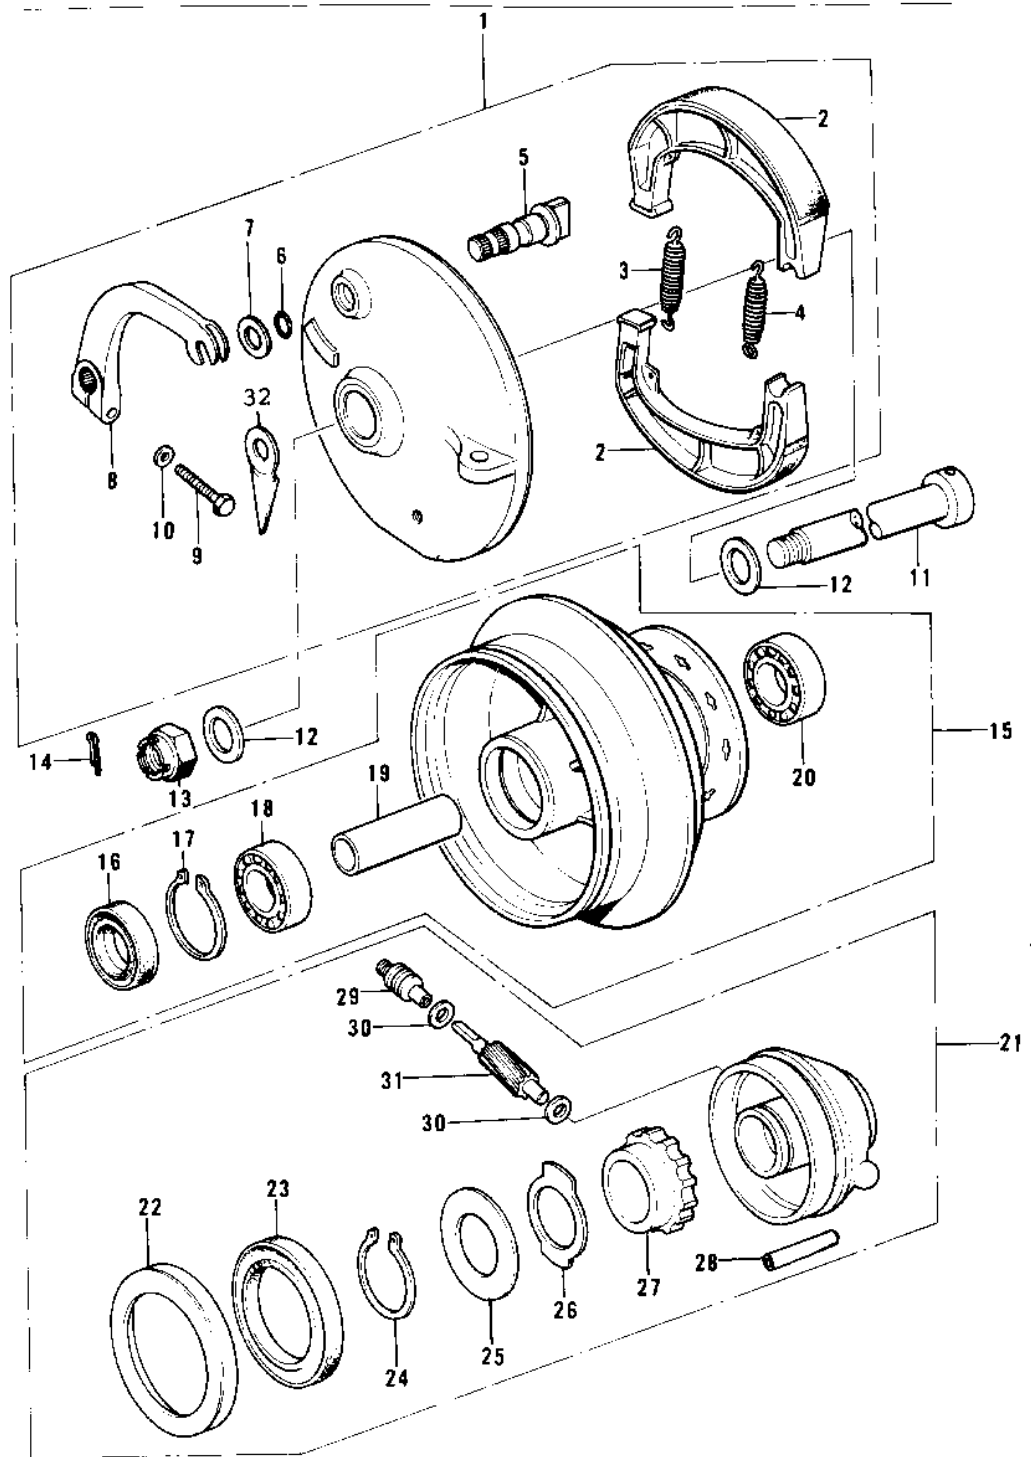

1976 Trial PARTS DIAGRAM

FRONT HUB/BRAKE

1976 Trial PARTS LIST

FRONT HUB/BRAKE

ITEM NAME	PART NUMBER	QUANTITY
PANEL-ASY,FR BRK BLK (Ref # 1)	41035-064-80	
PANEL ASY,FR BK,BUFF (Ref # 1)	41035-078-80	
SHOE,BRAKE (Ref # 2)	41048-015	
SPRING,BRAKE SHOE (Ref # 3)	92081-1766	
SPRING,BRAKE SHOE (Ref # 4)	92081-1550	
CAM SHAFT-FRONT BRAKE (Ref # 5)	41050-018	
"0" RING,11MM (Ref # 6)	92055-004	
WASHER BRAKE CAM SHT (Ref # 7)	41052-001	
LEVER,FRONT BRAKE CAM (Ref # 8)	41053-024	
LEVER,FRNT BRAKE CAM (Ref # 8)	41053-026	
BOLT-UPSET,6X20 (Ref # 9)	112G0620	
BOLT-UPSET (Ref # 9)	112G0625	
WASHER PLAIN 6MM (Ref # 10)	410B0600	
AXLE,FRONT (Ref # 11)	41068-047	
WASHER PLAIN 12MM (Ref # 1)	411B1200	
NUT-CASTLE (Ref # 13)	320G1200	
PIN COTTER 3.0X25 (Ref # 14)	550D3025	
DRUM-ASSY,FR BRK,BUFF (Ref # 15)	41034-031-80	
OIL SEAL,FR BK DRUM (Ref # 16)	92050-059	
CIRCLIP.37MM (Ref # 17)	481J3700	
BEARING BALL #6301 (Ref # 18)	601B6301	
SPACER,FR HUB BEARING (Ref # 19)	41039-025	
BEARING BALL #6201 (Ref # 20)	601B6201	
CASE ASSY,SPEED GEAR (Ref # 21)	41078-009	
CASE ASSY,SPEED GEAR (Ref # 21)	41078-009	
DUST COVER (Ref # 22)	41042-013	
OIL SEAL (Ref # 23)	654A405208	
CIRCLIP,19MM (Ref # 24)	480J1900	
WASHER,THRUST (Ref # 25)	41065-004	

1976 Trial PARTS LIST

FRONT HUB/BRAKE

ITEM NAME	PART NUMBER	QUANTITY
RECEIVER,SPEED GEAR (Ref # 26)	41064-011	
GEAR,SPEEDOMETER (Ref # 27)	41059-024	
PIN,SPRING (Ref # 28)	41082-001	
BUSH,SPEEDMETER CABLE (Ref # 29)	41062-005	
WASHER THRST SPD PINI (Ref # 30)	41063-001	
PINION,SPEEDOMETER (Ref # 31)	41060-015	
INDICATOR,FR BK SHOE (Ref # 32)	41085-018	