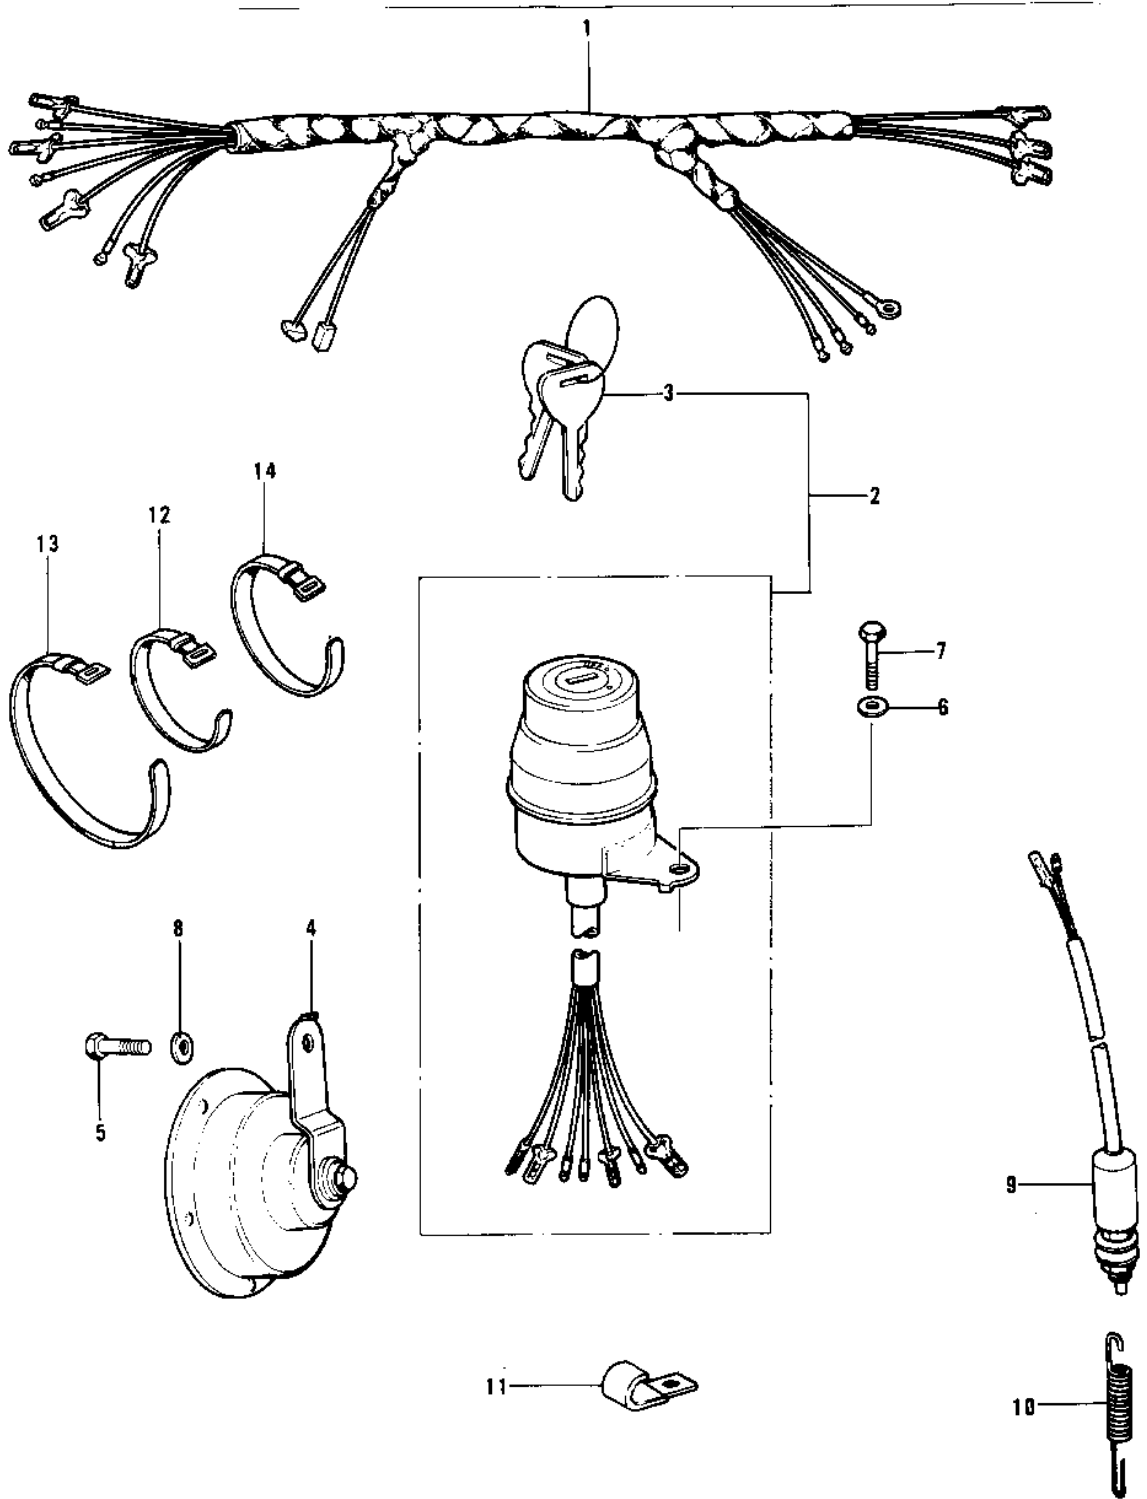

1975 KT250-A PARTS DIAGRAM

CHASSIS ELECTRICAL EQUIPMENT

1975 KT250-A PARTS LIST

CHASSIS ELECTRICAL EQUIPMENT

ITEM NAME	PART NUMBER	QUANTITY
WIRING HARNESS,MAIN (Ref # 1)	26001-127	1
SWITCH ASSY,IGNITION (Ref # 2)	27005-079	1
KEY SET,#311 (Ref # 3)	27008-050-11	1
KEY SET,#312 (Ref # 3)	27008-050-12	1
KEY SET,#313 (Ref # 3)	27008-050-13	1
KEY SET,#314 (Ref # 3)	27008-050-14	1
KEY SET,#315 (Ref # 3)	27008-050-15	1
KEY,BLANK (Ref # 3)	27008-1030	A.
KEY,BLANK (Ref # 3)	27008-1031	A.
KEY,BLANK (Ref # 3)	27008-1032	A.
KEY,BLANK (Ref # 3)	27008-1033	A.
HORN (Ref # 4)	27003-058	1
BOLT-UPSET 6X14 (Ref # 5)	112B0614	1
BOLT-UPSET 6X14 (Ref # 5)	112B0614	AL
WASHER SPRING 6MM (Ref # 6)	461F0600	1
BOLT-UPSET,6X12 (Ref # 7)	112G0612	AL
BOLT-UPSET,6X12 (Ref # 7)	112G0612	AL
WASHER SPRING 6MM (Ref # 8)	461F0600	1
SWITCH-BRAKE LAMP (Ref # 9)	27010-015	1
SPRING-BRAKE LAMP SW (Ref # 10)	27011-013	1
CLAMP,HARNESS (Ref # 11)	92037-113	1
BAND,SHORT (Ref # 12)	92072-030	5
BAND,LONG (Ref # 13)	92072-032	1
BAND,WIRING HARNESS (Ref # 14)	92072-056	2